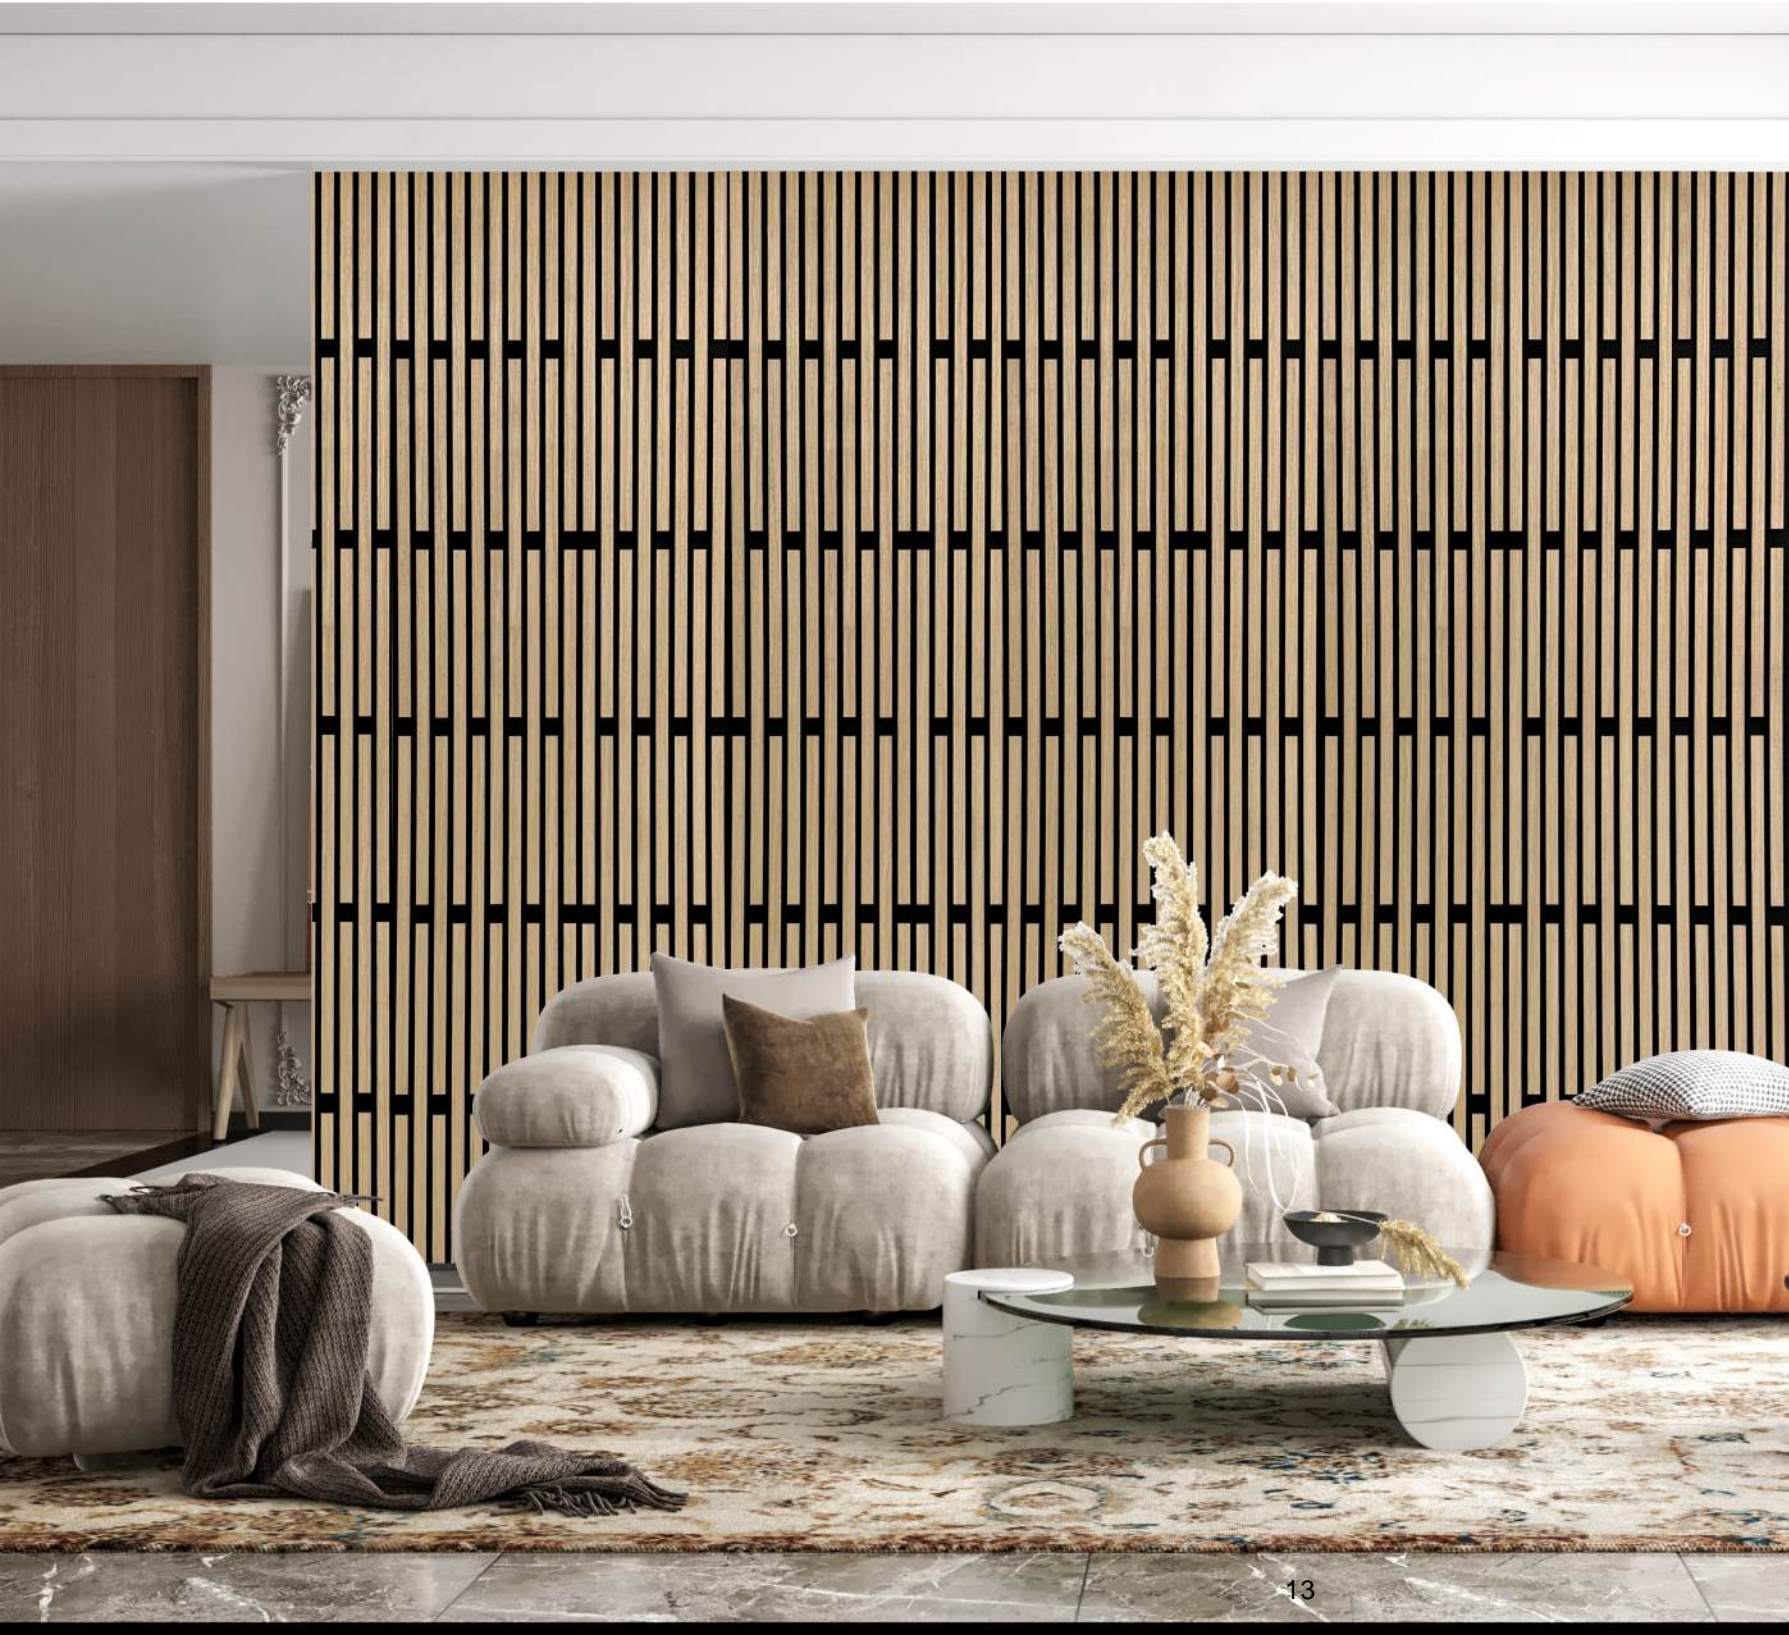

Acoustic Panel

Item No.: C1UV-01

Color: Oak 002

Materials: MDF+PET Felt

Product Size: 29.7X240cm

Jinhua Shuaida
金华帅达

Acoustic Panel

Item No.: S0DV-02
Color: Black Walnut 005
Materials: MDF+PET Felt
Product Size: 60X240cm