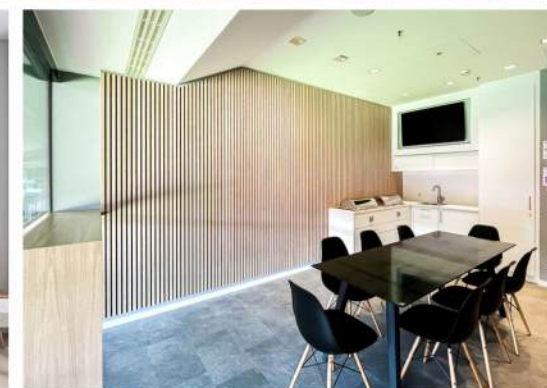

2400mm

600mm

21mm

- Give plain walls a new refresh
- Creating a focal point for any room
- Natural wood look & Eco-Friendly
- Excellent Noise Absorption Ability

Jinhua Shuaida
金华帅达

Application Scenario

Jinhua Shuaida
金华帅达