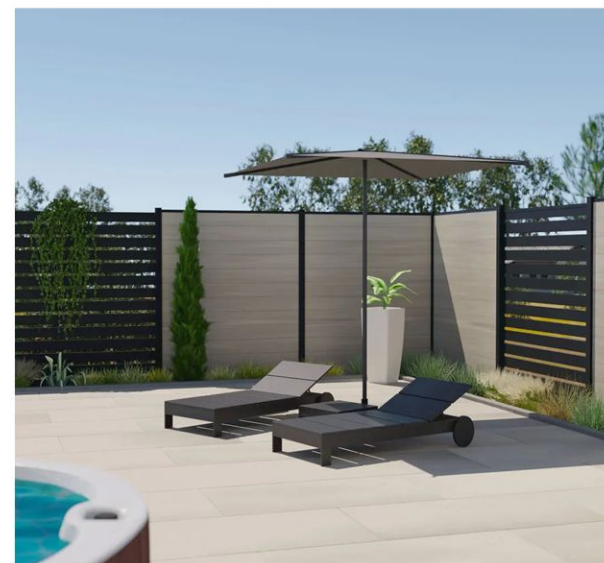

Our range is fully compliant with the European Wood Regulations, EUTR. All our composite wood products 围栏板，适用于木板路、露台、公园、花园、景观等户外场地 是户外项目最广泛的产品之一

- Environment Protection
  环保安全
- UV Resistance
  紫外线防护
- High Temperature Resistance
  高温防护
- Easy Installation
  简易安装
- Waterproof Anti-slip
  防滑防水
- Low Formaldehyde
  低甲醛
- Rich Color
  丰富色彩
- No Maintenance
  免维护