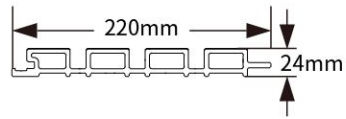

Our range is fully compliant with the European Wood Regulations, EUTR. All our composite wood products

长城板，适用于木板路、露台、公园、花园、景观等户外场地是户外项目最广泛的产品之一

Product Cross-section
产品横截面