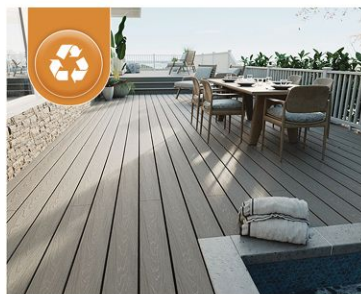

EASE MAINTENANCE | 易维护

coating ensures the preservation of the natural color, look and feel of our products over time.

涂层确保了我们的自然色彩、外观和感觉随着时间的推移，产品。

ENVIRONMENT PROTECTION | 环保

Used plastics-thus contributing to resource conservation and environmental protection.

使用木塑有助于资源节约与环境保护。