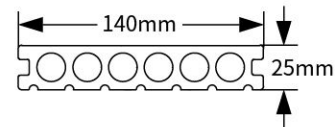

Our range is fully compliant with the European Wood Regulations, EUTR. All our composite wood products

3D 压花是一款可持续使用的生态产品，其成分 95% 可回收材料突破传统木材稳定性、维护成本高的问题

Product Cross-section
产品横截面