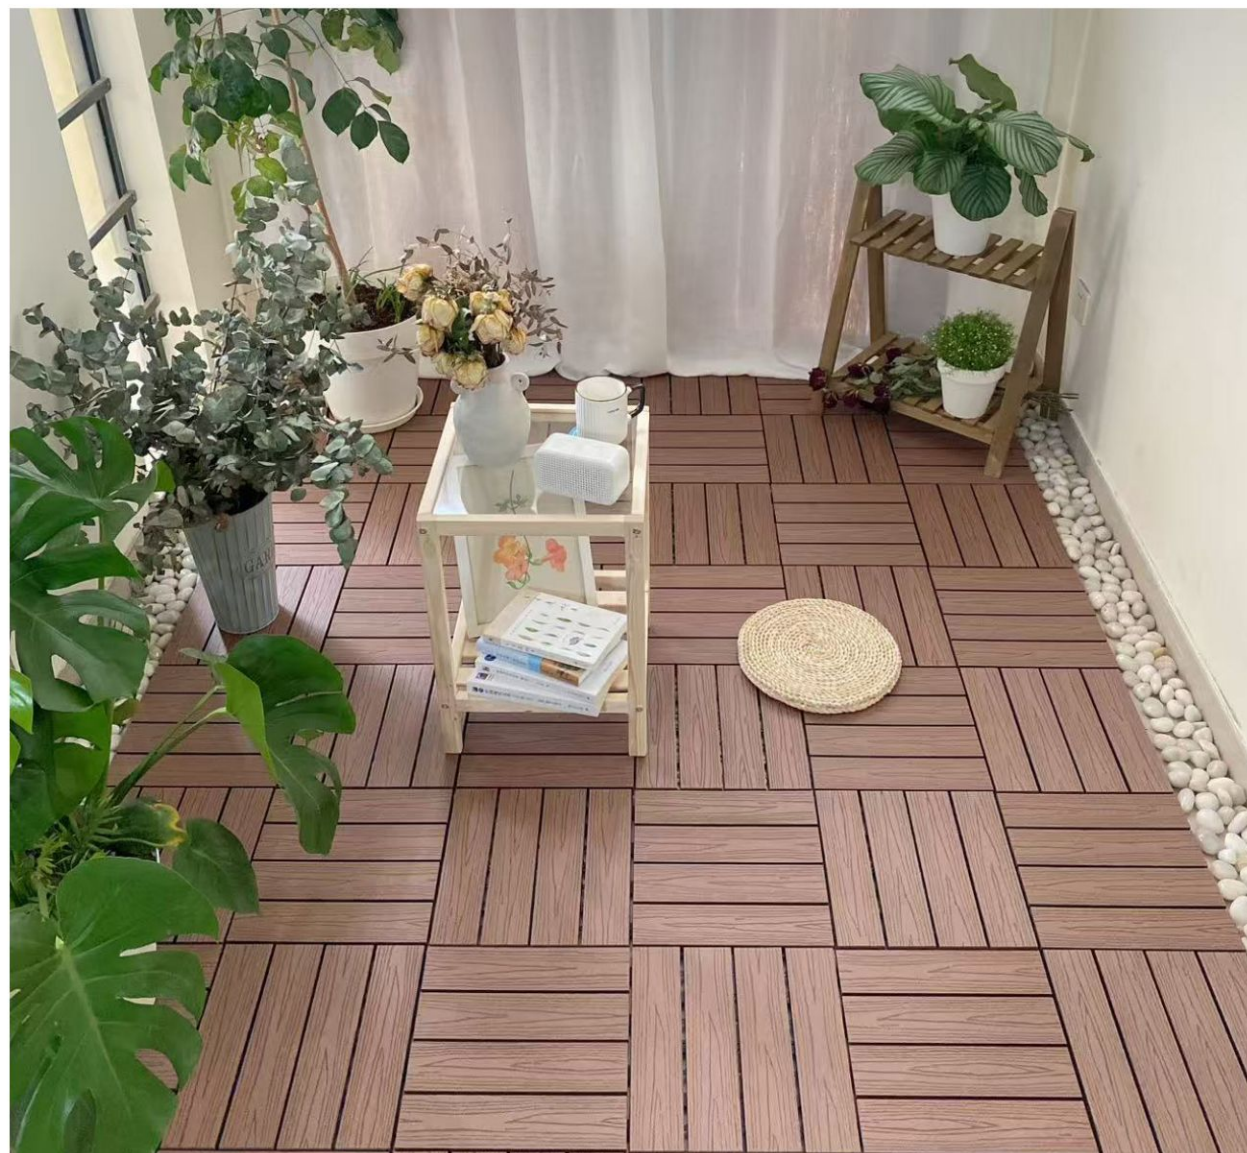

No Maintenance
免维护

Wpc Deck Tile

Surface / 300x300 木板平面

Our range is fully compliant with the European Wood Regulations, EUTR. All our composite wood products

300x300 木板平面, 适用于木板路、露台、公园、花园、景观等户外场地是户外项目最广泛的产品之一