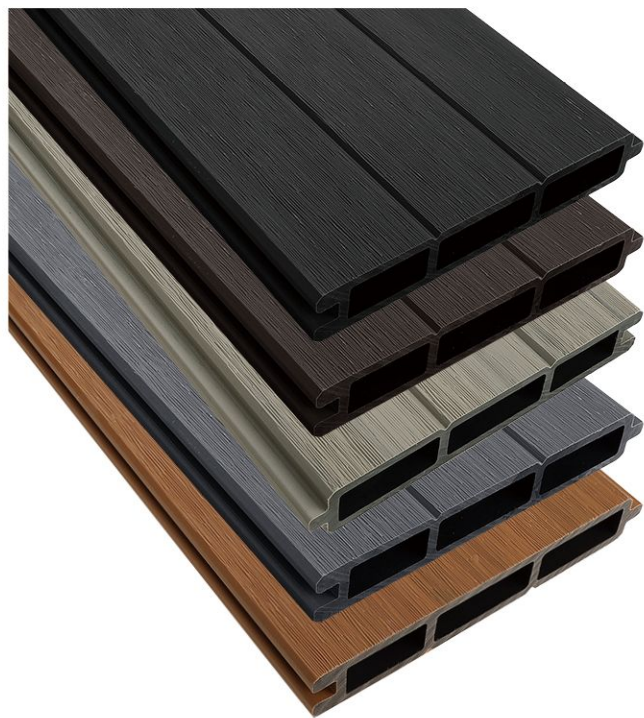

Outdoor Fence Panel / 户外围栏板

Our range is fully compliant with the European Wood Regulations, EUTR. All our composite wood products 围栏板, 适用于木板路、露台、公园、花园、景观等户外场地 是户外项目最广泛的产品之一

Product Cross-section
产品横截面

| Color Selection 颜色选择

Environment Protection
环保安全

UV Resistance
紫外线防护

High Temperature Resistance
高温防护

Easy Installation
简易安装

Waterproof Anti-slip
防滑防水

Low Formaldehyde
低甲醛

Rich Color
丰富色彩

No Maintenance
免维护