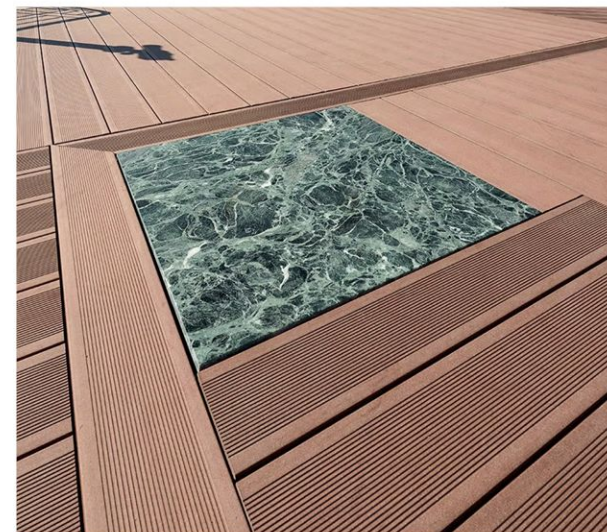

Straight

Patterned / 直纹地板

Our range is fully compliant with the European Wood Regulations, EUTR. All our composite wood products

直纹地板是一款可持续使用的生态产品，其成分 95% 可回收材料突破传统木材稳定性、维护成本高的问题