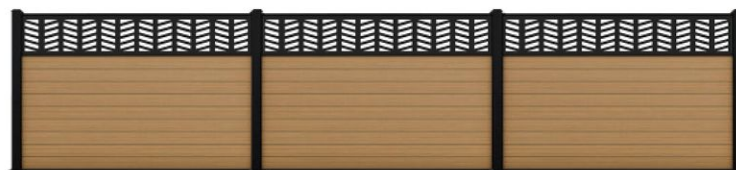

Combination of Carved Patterns / 雕花样式组合

FCP-01

FCP-05

FCP-06

Outdoor

Fence Panel / 户外围栏板

Our range is fully compliant with the European Wood Regulations, EUTR. All our composite wood products 围栏板，适用于木板路、露台、公园、花园、景观等户外场地 是户外项目最广泛的产品之一