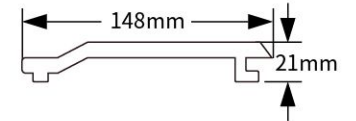

Our range is fully compliant with the European Wood Regulations, EUTR. All our composite wood products 墙板, 适用于木板路、露台、公园、花园、景观等户外场地 是户外项目最广泛的产品之一

Product Cross-section
产品横截面