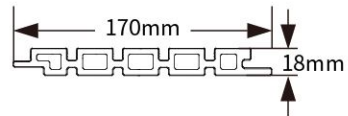

Our range is fully compliant with the European Wood Regulations, EUTR. All our composite wood products

长城板, 适用于木板路、露台、公园、花园、景观等户外场地是户外项目最广泛的产品之一

Product Cross-section
产品横截面