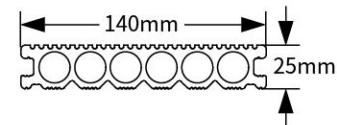

Straight Patterned / 直纹地板

Our range is fully compliant with the European Wood Regulations, EUTR. All our composite wood products 直纹地板系列，适用于木板路、露台、公园、花园、景观等户外场地是户外项目最广泛的产品之一

Product Cross-section
产品横截面

| Color Selection 颜色选择