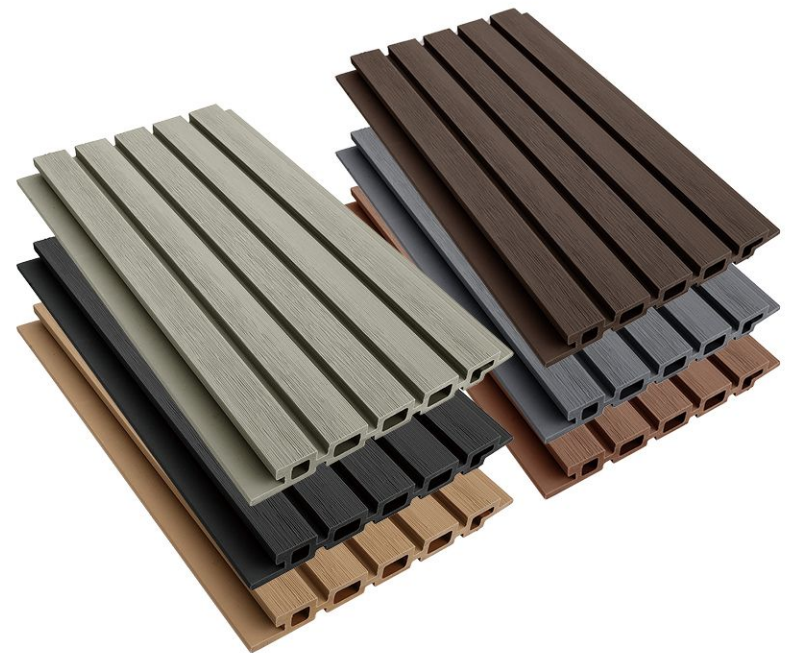

| Color Selection 颜色选择

Environment Protection
环保安全

UV Resistance
紫外线防护

High Temperature Resistance
高温防护

Easy Installation
简易安装

Waterproof Anti-slip
防滑防水

Low Formaldehyde
低甲醛

Rich Color
丰富色彩

No Maintenance
免维护