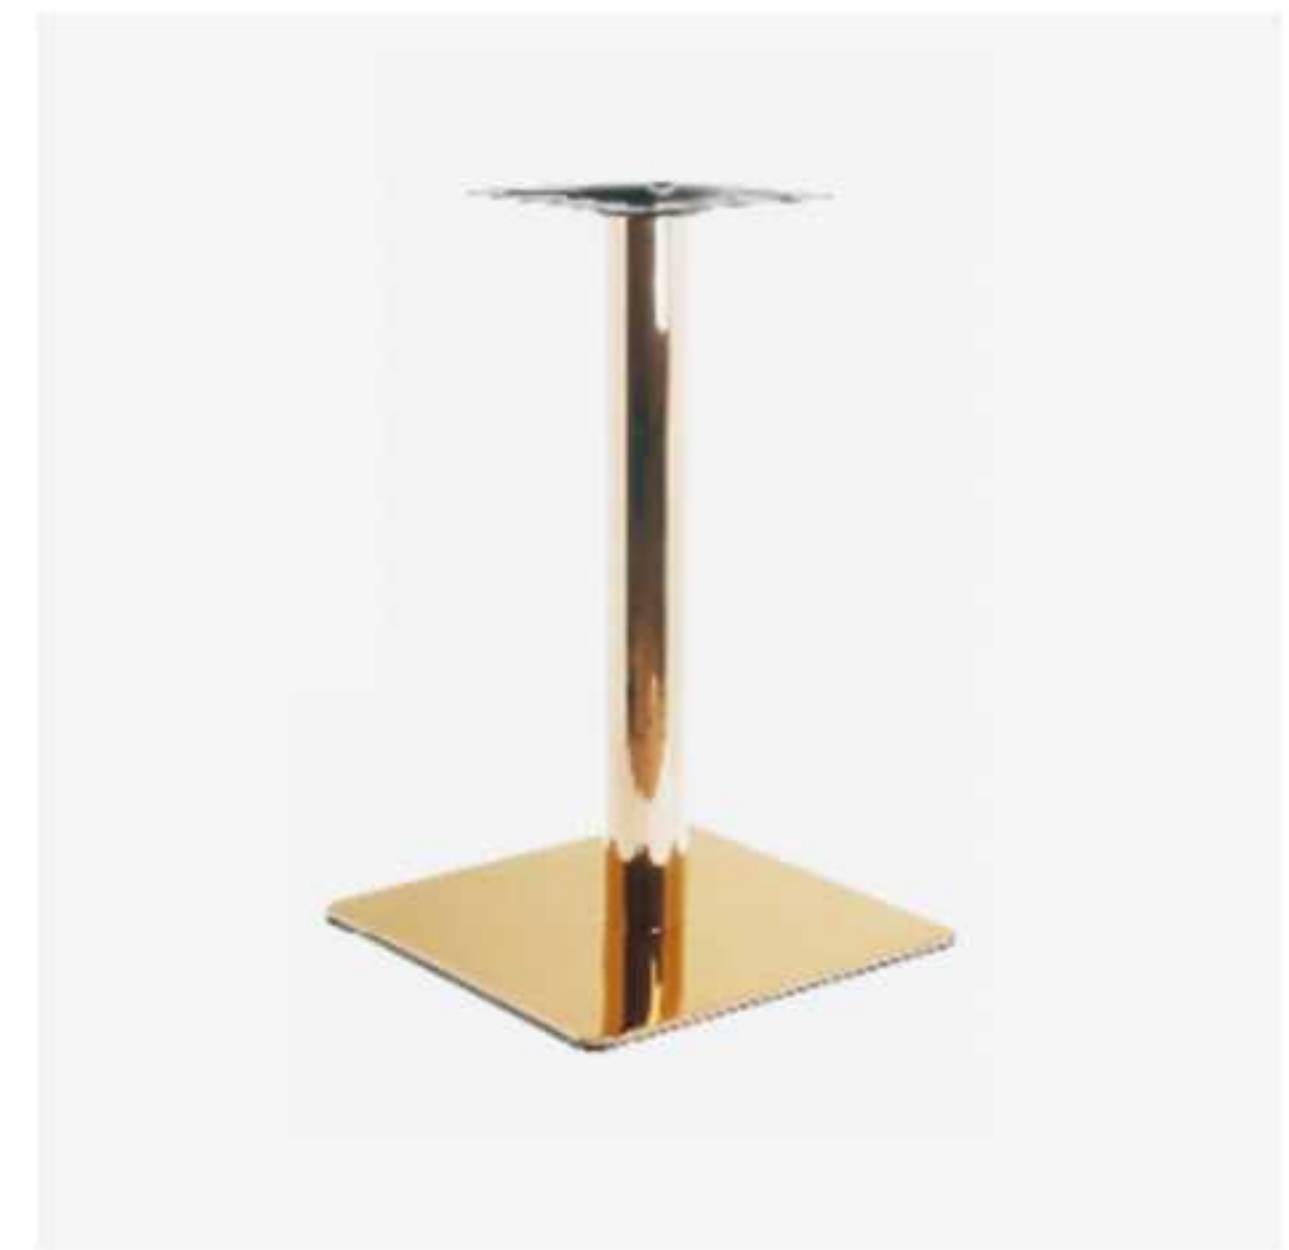

MZ7899 | Size(cm):
L45*W45*H69
Stainless Steel
MOQ: 5