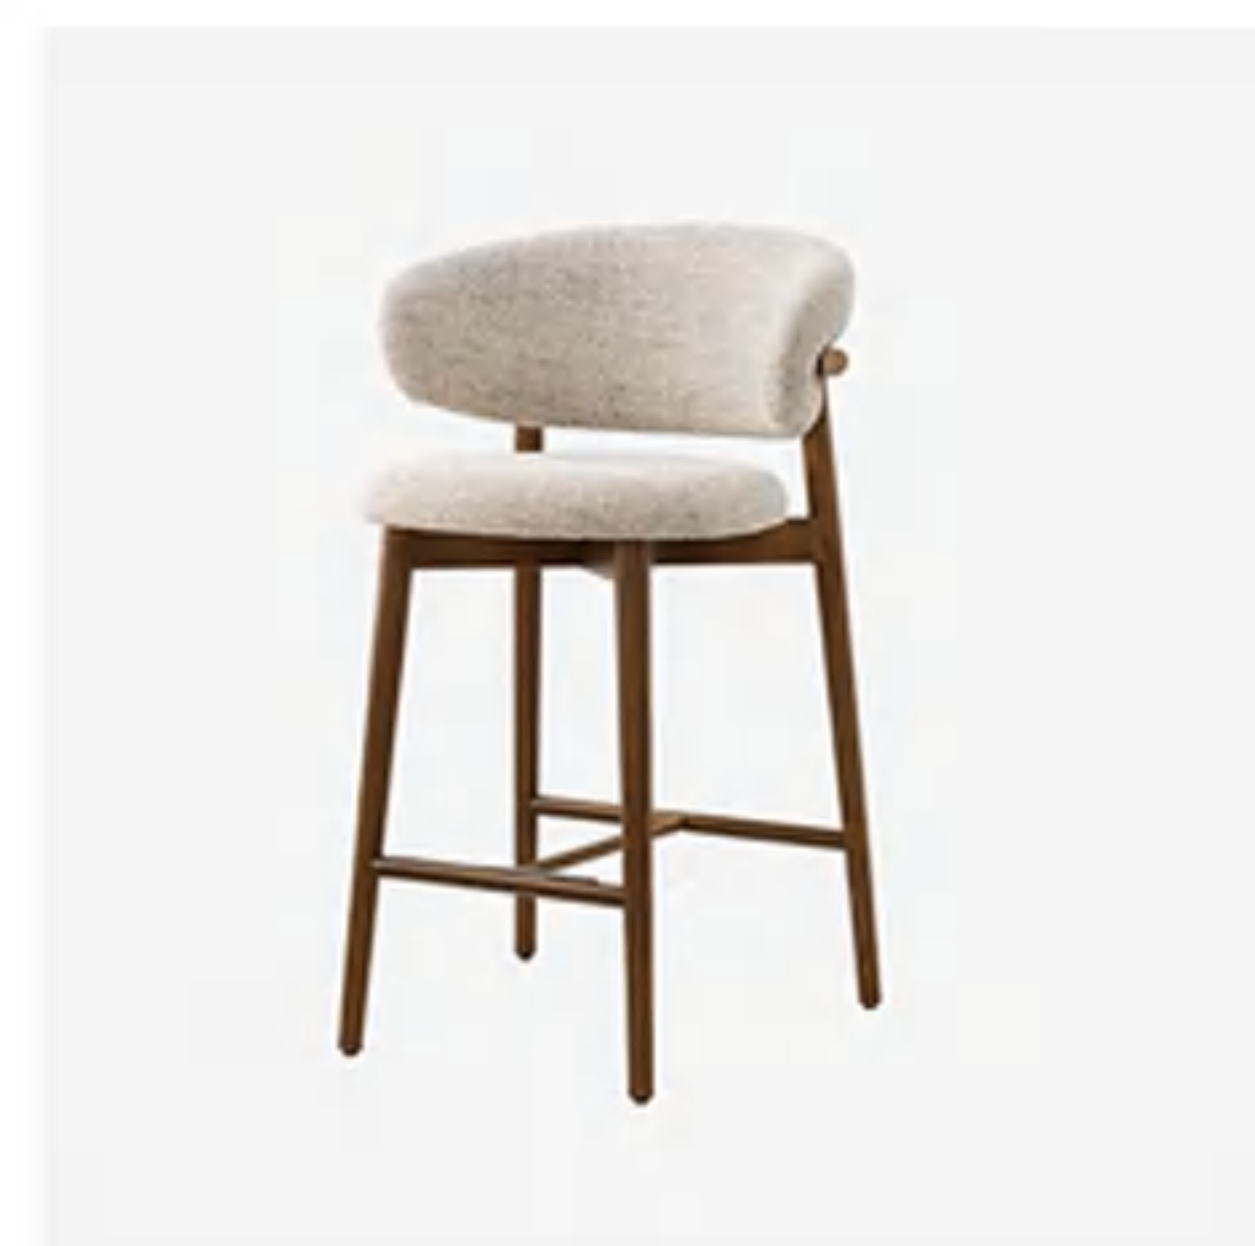

MZ7949

Size(cm):
W51*D50*H98 SH75
Frame:Metal
UPH:PU
MOQ: 5