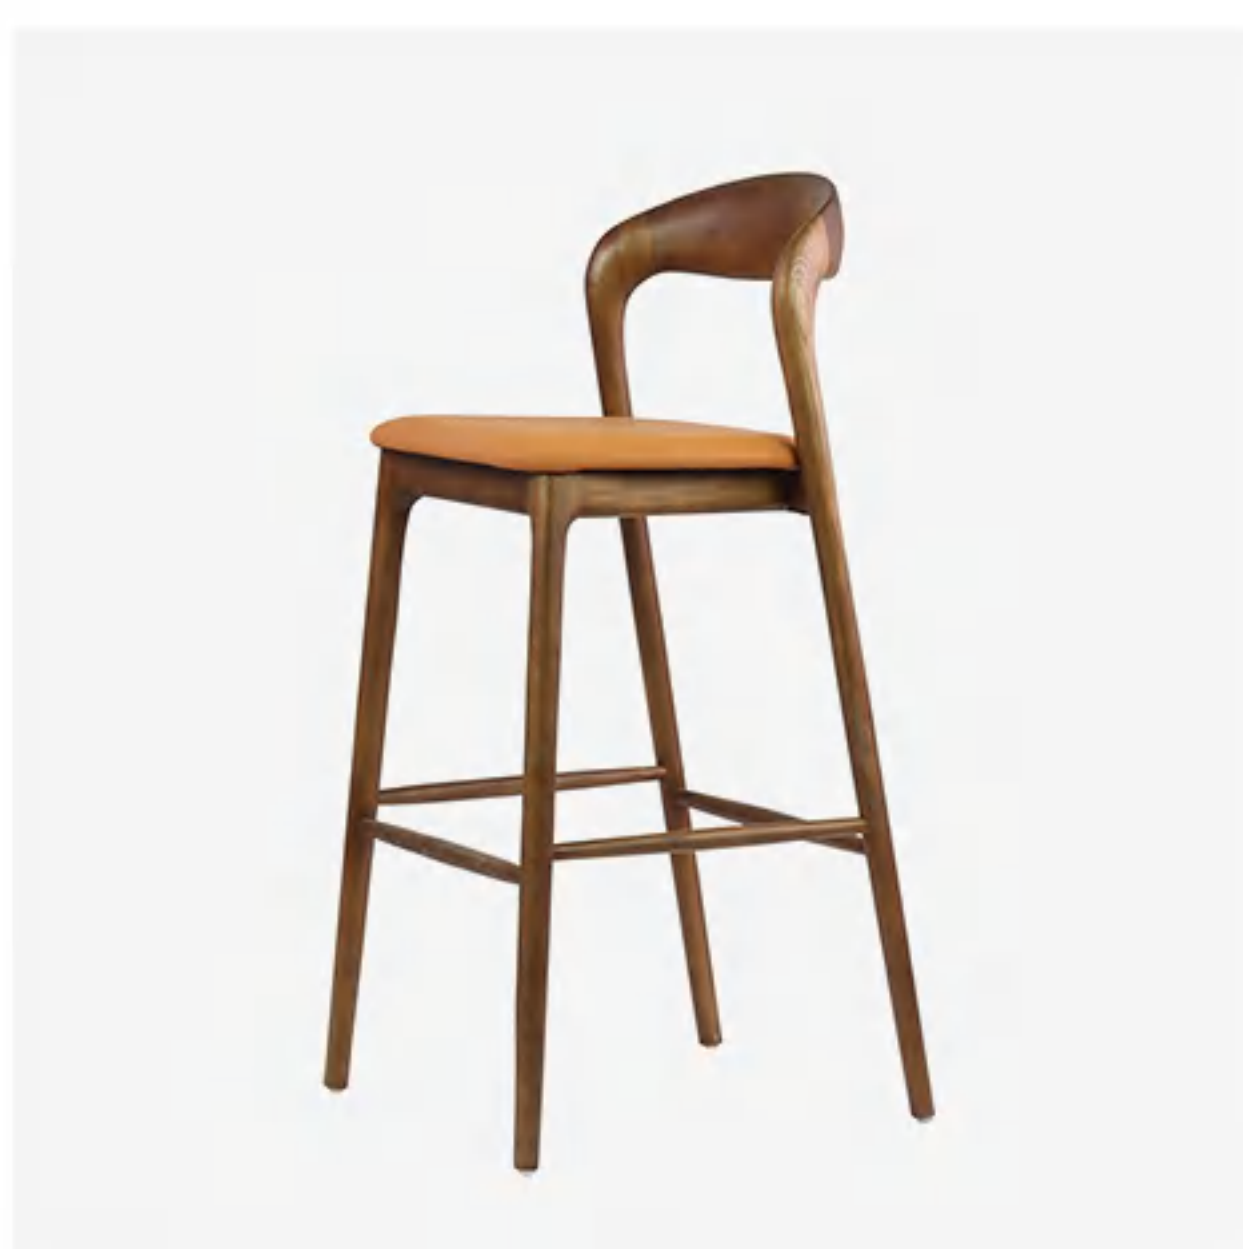

MZ0020

Size(cm):
W46*D50*H91 SH65
W50*D48*H103 SH75
Frame:Ash Wood
UPH:Fabric
MOQ: 5