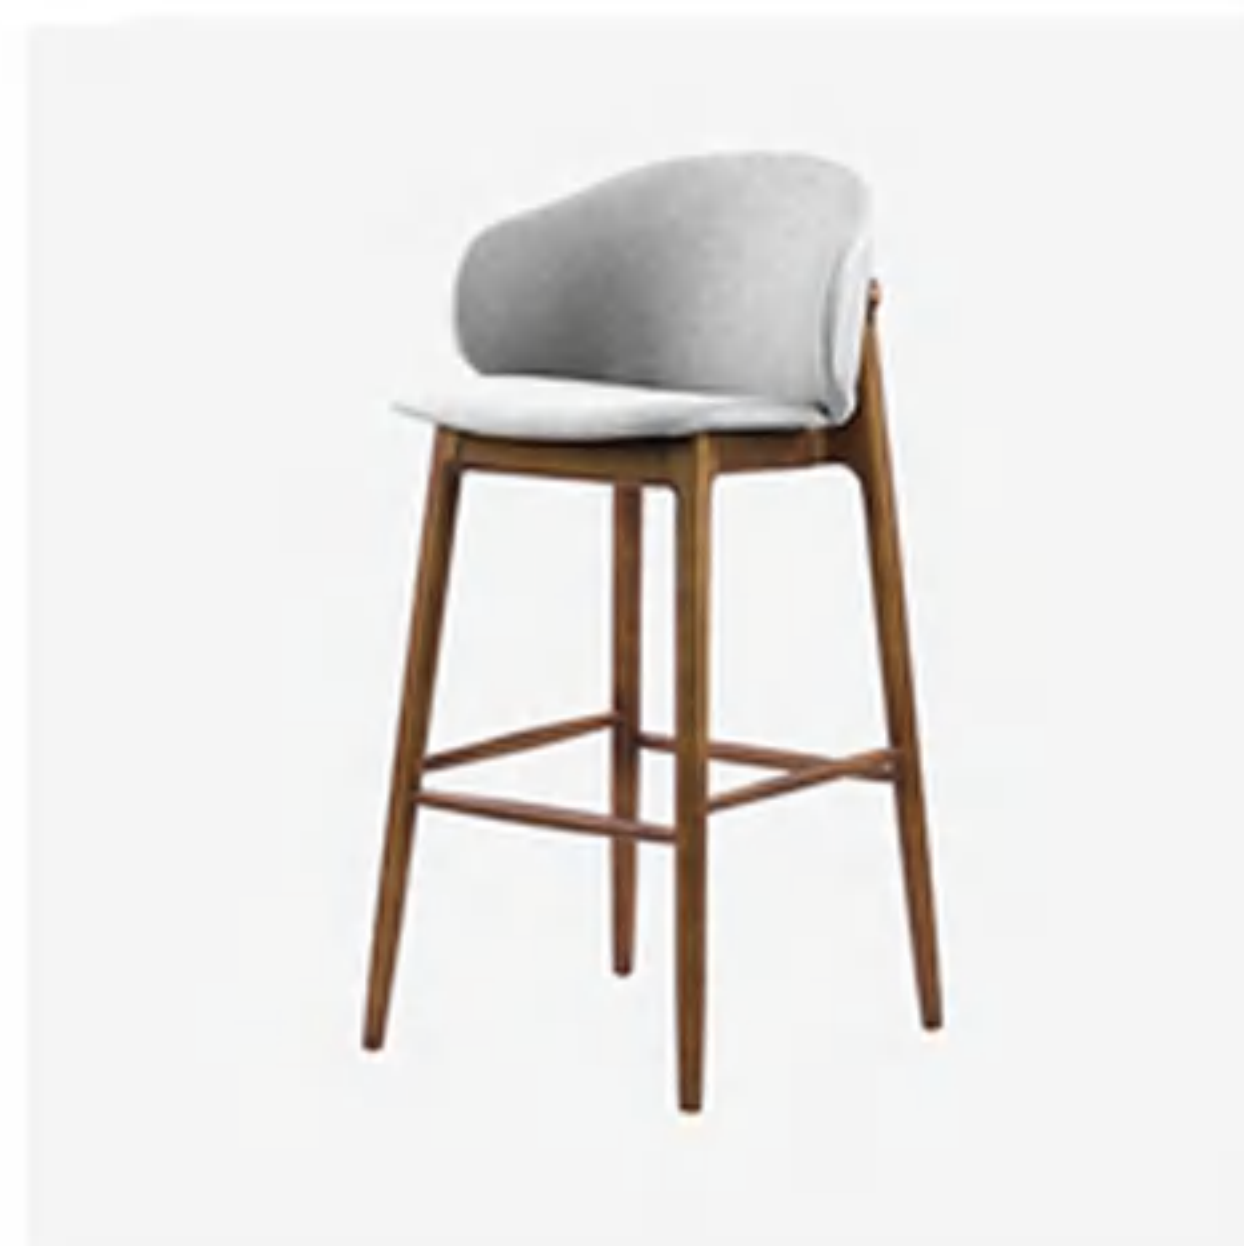

MZ5118

Size(cm):
W47*D51*H104

Material:
Frame:Ash Wood
UPH:Fabric

MOQ:
5 PCS

MZ5118

Size(cm):
W47*D51*H104
Frame:Ash Wood
UPH:Fabric
MOQ: 5

MZ7625

Size(cm):
W48*D57*H107
Frame:Ash Wood
UPH:Fabric
MOQ: 5