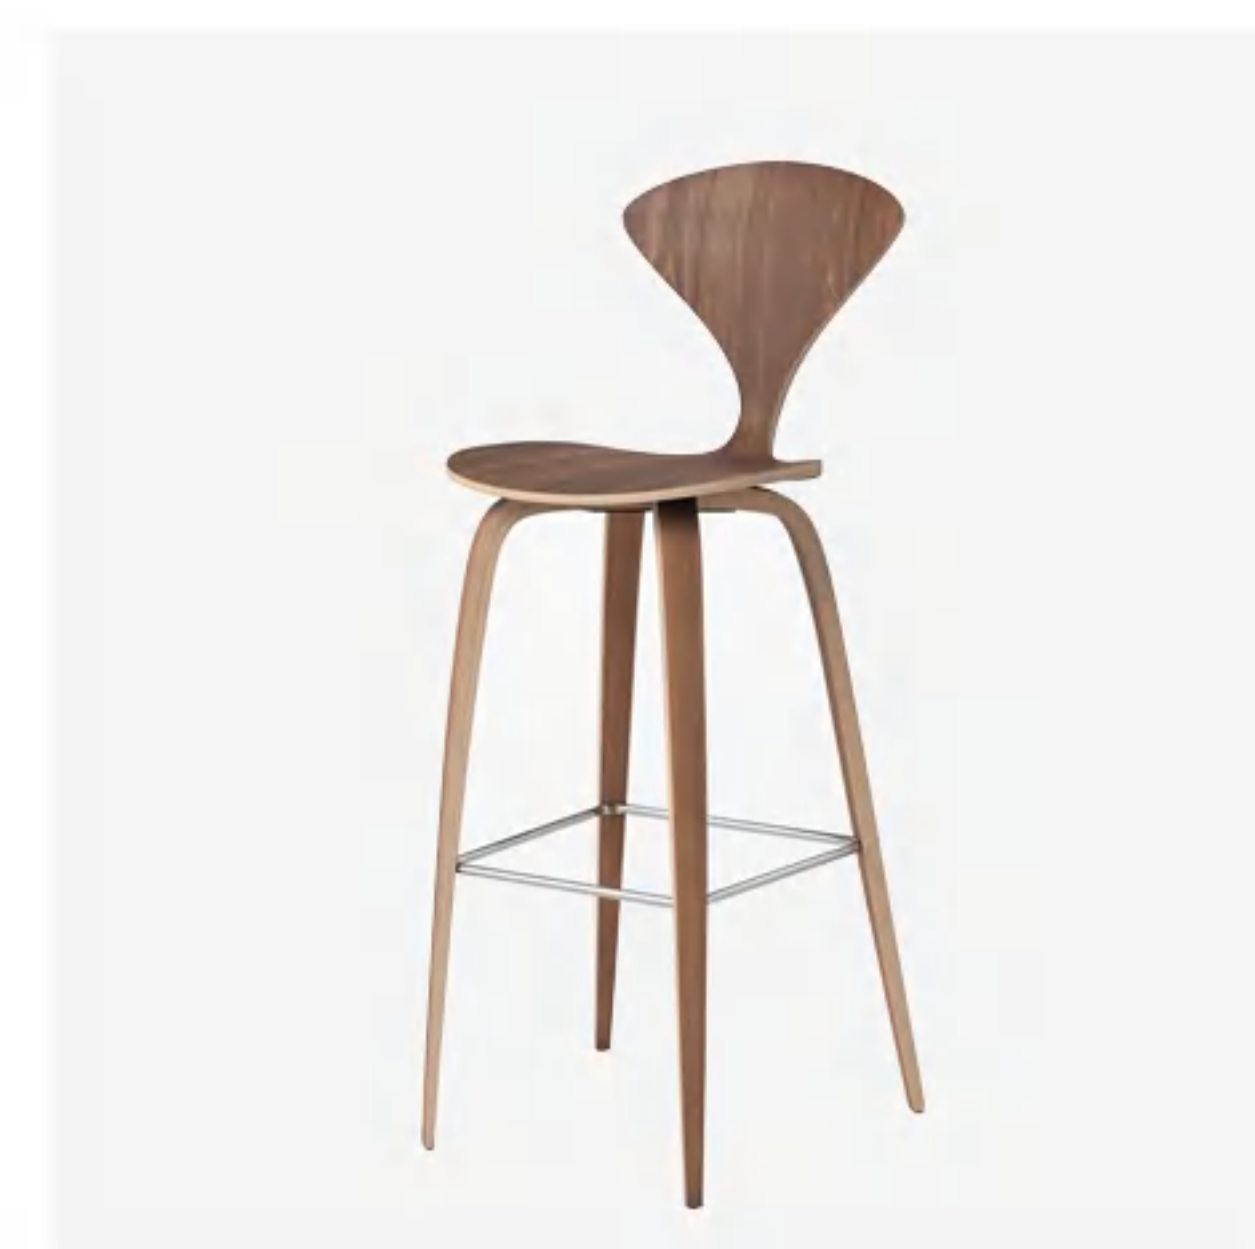

MZ4261

Size(cm):
W44*D43*H101/H111
SH65/S75
Frame:Plywood
MOQ: 5