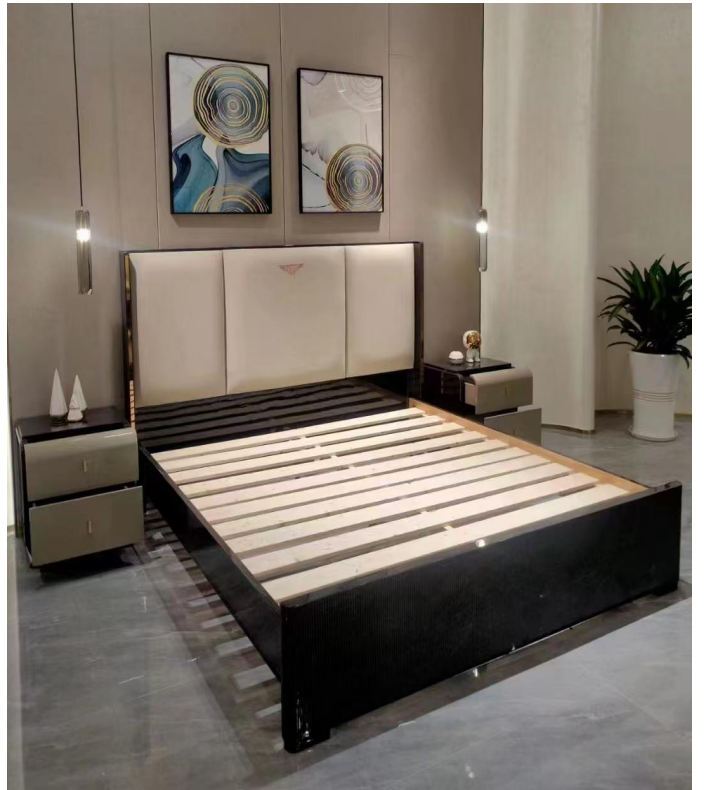

911B bed: 1940*2100*1350 (1.8m)
1640*2100*1350 (1.5m)