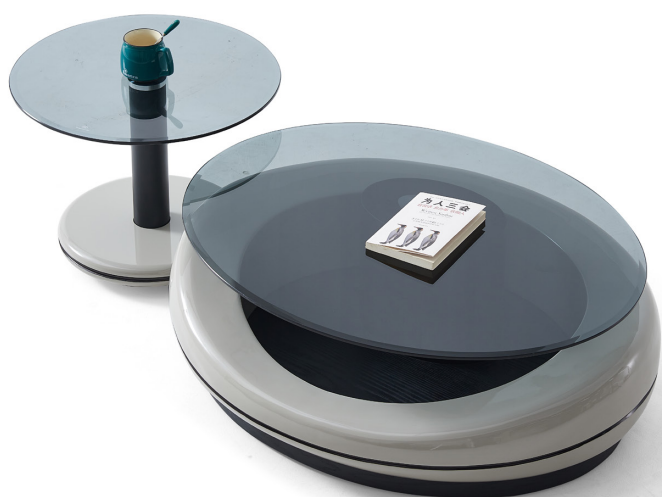

**SPRINKLE APPEALING
LIFE COLOR**

We integrate the natural style and fashion elements, display the trend-leading and comfortable products, individuality without exaggeration, is the ideal choice for successful people to pursue a high taste of life.