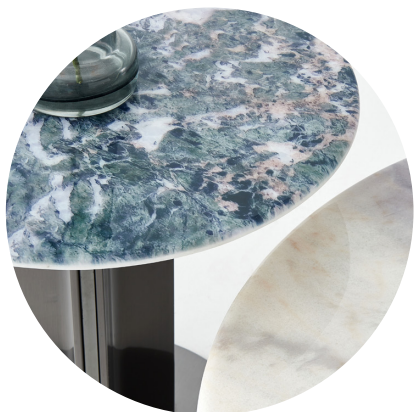

TASTE FASHION

—Be strict in one's demands

In the afternoon with warm sunshine, with the diffusing faint scent of red wine, the relaxed music like running water and the soft heart, two people start a cozy time with a log dining table and two branches of iced wine.

2365# 系列

茶几: $\Phi 900 \times 410\text{mm}$

边几: $\Phi 500 \times 500\text{mm}$