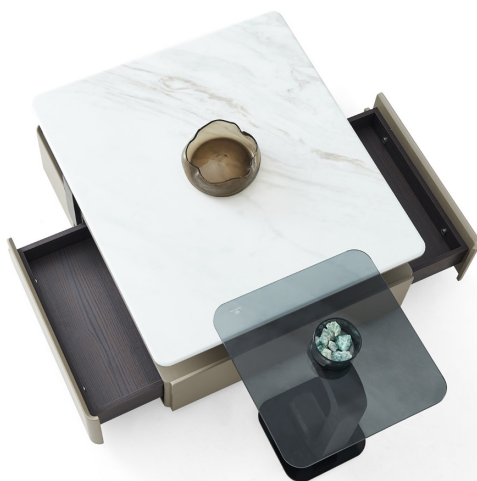

the design venation becomes clear slowly.
The seemingly touchable temperament has
already outlined a magnificent fashionable
life, besides the awesome feeling it brings, it
is even soul-stirring.