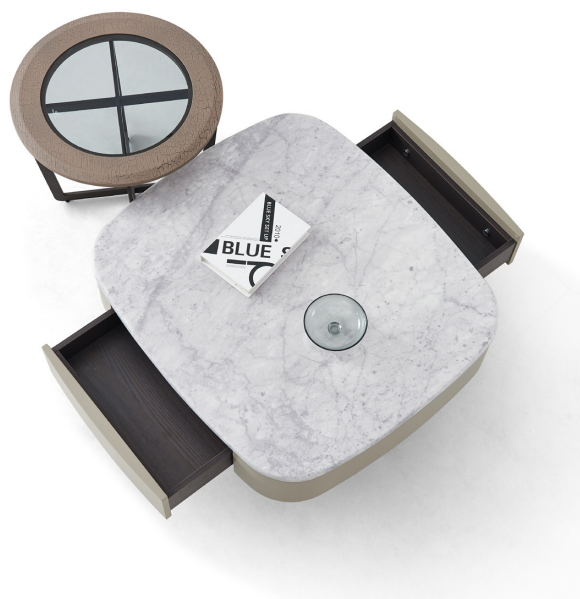

2350# 系列

异形茶几组合：1170*700*320mm

边几：Φ500*480mm

拉伸电视柜：(2000-2600)*400*450mm

2358# 系列

异形带凳茶几: 1210*700*380mm
电视柜: 2000*400*380mm

After the wonderful life is riding the wind and waves, yearn for calm, the deciduous leaves that let feeling fluttering heart pool, spread in fine fine dense ripples.