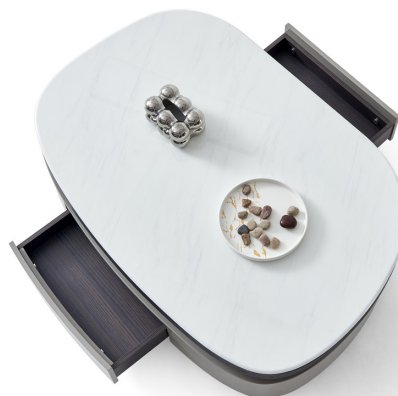

2420# 系列

功夫茶几：(1200-1600)*700*440/510mm

2423# 系列

旋滑茶几: 1180*800*390mm

2429# 系列

拉伸升降带凳茶几：（1300-1730）*700*330/390mm

MINIMALIST HOME

All breaths are changed into the silent things which grow stealthily in the deep memory. All these are so simple and poetry, harmonious and kindly.