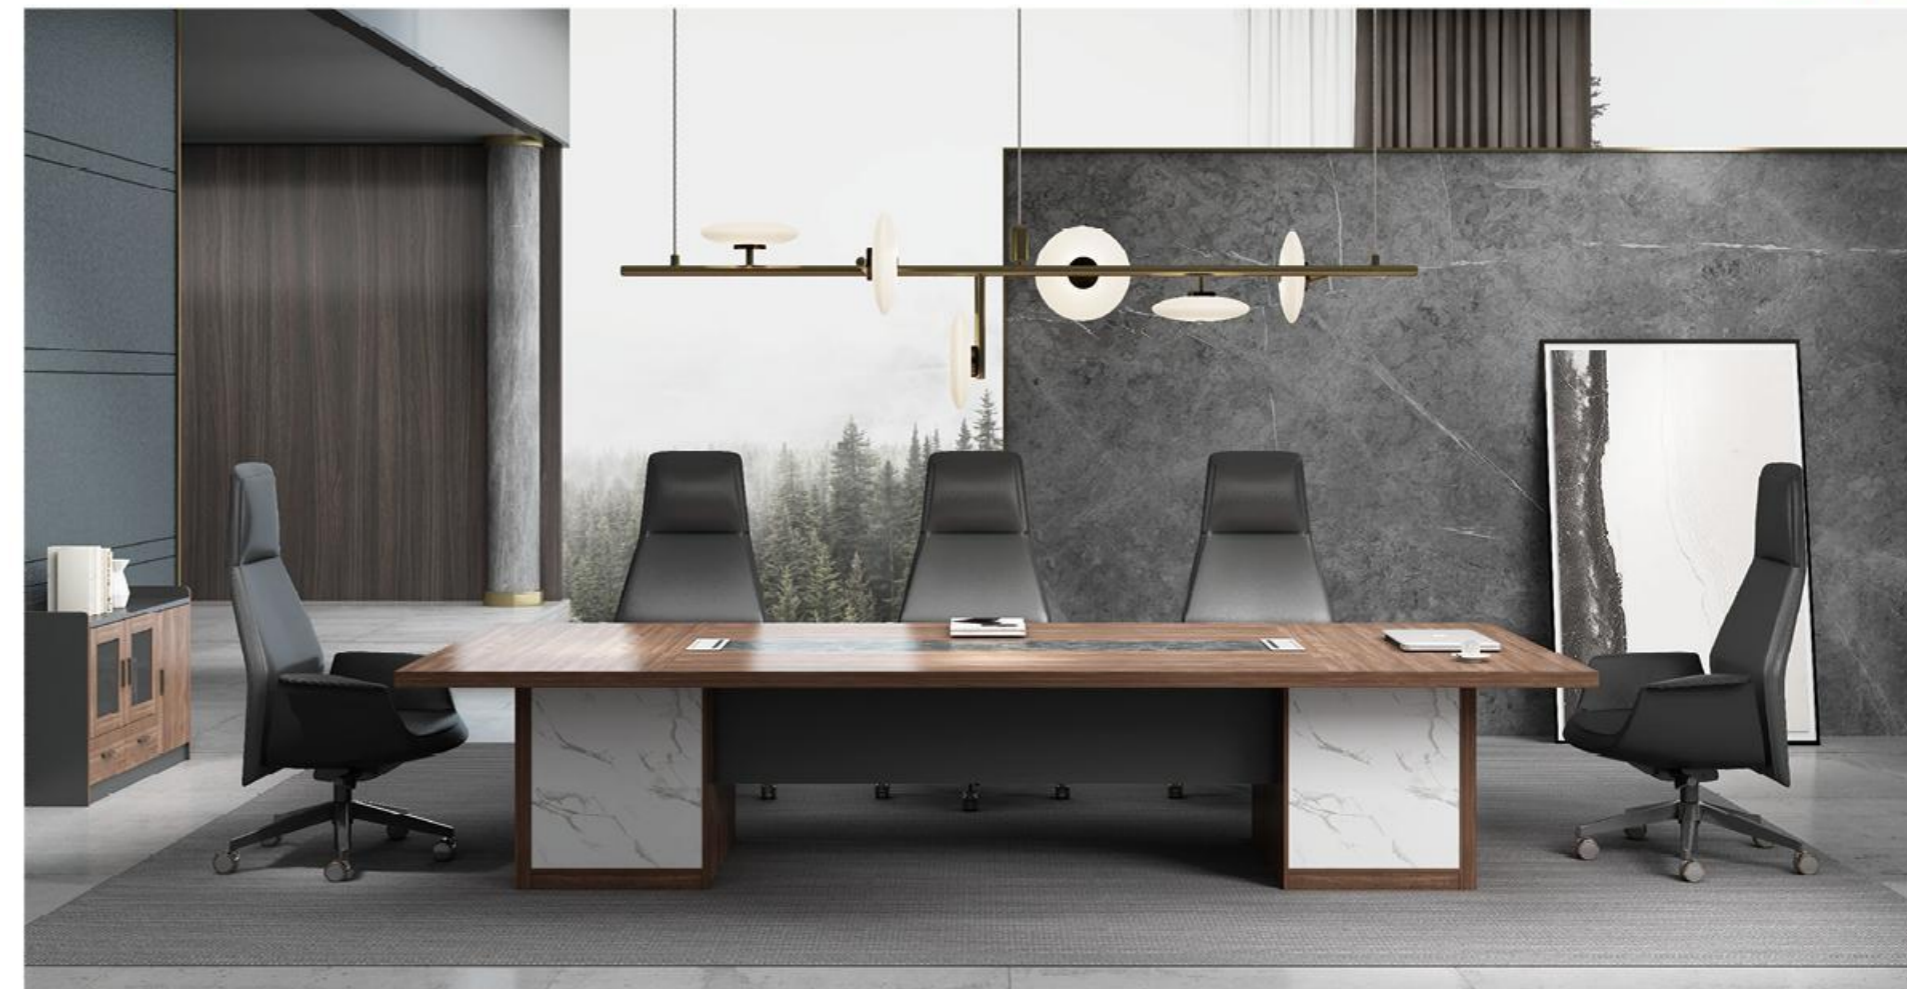

会议台
HF-36P3601 3600Wx1400Dx780H ¥ 5833
HF-36P4801 4800Wx1600Dx780H ¥ 7633