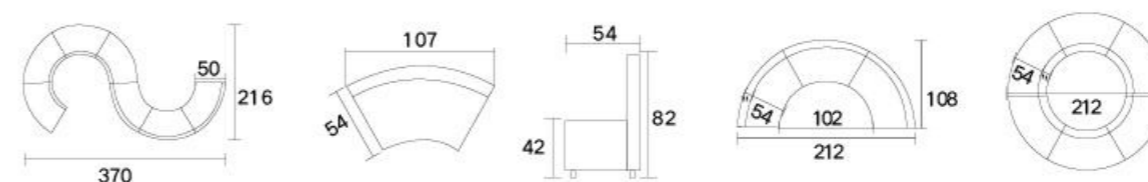

HF-Y678 弧形沙发
2850Wx1510Dx700H ¥13833
布艺

HF-M10-4 休闲凳
420Dx420H ¥633

HF-M13 休闲墩 布艺
600Wx600Dx420H ¥866

HF-S07 直排沙发
1100Wx1300Dx710H ¥4766
1400Wx1300Dx710H ¥6433

异形沙发 可定制

OFFICE FURNITURE

办公椅系列 OFFICE CHAIR SERIES