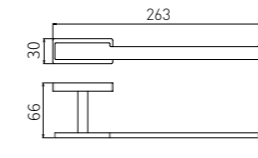

5207LA
Towel Ring / 毛巾环
Brushed gold / 拉丝金