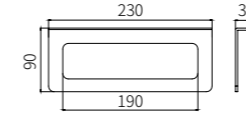

6007LA
Single Towel Bar / 单杆
Brushed gold / 拉丝金