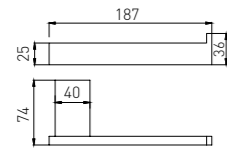

3813F
Soap Dish Holder / 香皂碟
Brushed gray / 枪灰色

3807F
Towel Ring / 毛巾环
Brushed gray / 枪灰色

3808F
Single Towel Bar / 单杆
Brushed gray / 枪灰色

3805F
Tissue Holder / 纸巾架
Brushed gray / 枪灰色

3805-2F
Tissue Holder / 纸巾架
Brushed gray / 枪灰色