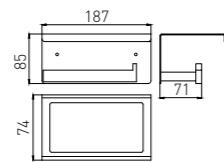

3813F
Soap Dish Holder / 香皂碟
Brushed gray / 枪灰色

3807F
Towel Ring / 毛巾环
Brushed gray / 枪灰色

3808F
Single Towel Bar / 单杆
Brushed gray / 枪灰色

3805F
Tissue Holder / 纸巾架
Brushed gray / 枪灰色

3805-2F
Tissue Holder / 纸巾架
Brushed gray / 枪灰色