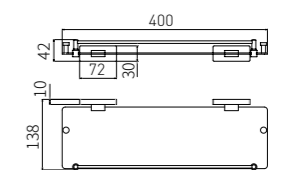

83X105X180

5209F
Double Towel Bar / 双杆
Brushed gray / 枪灰色

5210F
Towel Rack / 浴巾架
Brushed gray / 枪灰色

5211F
Single Layer Shelf / 单层置物架
Brushed gray / 枪灰色

5200LA series

The time in the development, the science and technology in the progress. The technical and the humanities level mixer together, and the human's creating is coming true. The feeling life, savors the life, have become the modern people newborn concept.