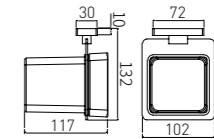

5206LA
Toilet Brush Holder / 马桶刷
Brushed gold / 拉丝金