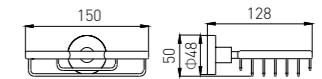

4013B
Soao Dish Basket / 香皂篮
Black / 黑色