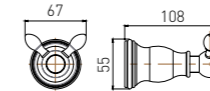

2902A
Robe Hook / 衣钩
Gold / 金色