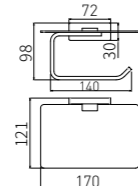

5207F
Towel Ring / 毛巾环
Brushed gray / 枪灰色

5208F
Single Towel Bar / 单杆
Brushed gray / 枪灰色

5204F
Double Tumbler Holder / 双杯
Brushed gray / 枪灰色

5205-3F
Tissue Holder / 纸巾架
Brushed gray / 枪灰色

5214F
Soap Dispenser Holder / 皂液器
Brushed gray / 枪灰色