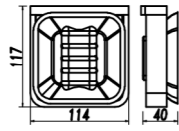

3901F
Soap Dish Holder / 香皂碟
Brushed gray / 枪灰色