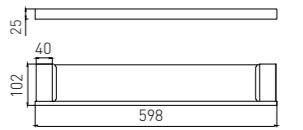

3806F
Toilet Brush Holder / 马桶刷
Brushed gray / 枪灰色

3809F
Double Towel Bar / 双杆
Brushed gray / 枪灰色

3810F
Towel Rack / 浴巾架
Brushed gray / 枪灰色

3811F
Glass Shelf / 单层玻璃置物架
Brushed gray / 枪灰色

4000B series

The clear full line,exquisite vivid radian embellish the life.Everywhere expressed condensation elegant smooth beauty and it si just like the life,will show the most beautiful aspect of life for you.