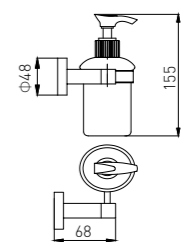

4014B
Soap Dispenser Holder / 皂液器
Black / 黑色