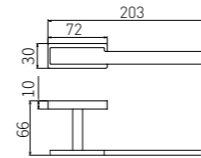

5205-2LA
Tissue Holder / 纸巾架
Brushed gold / 拉丝金