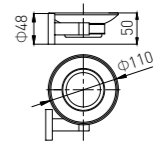

4001B
Soap Dish Holder / 香皂碟
Black / 黑色