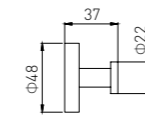

4002-2B
Robe Hook / 衣钩
Black / 黑色