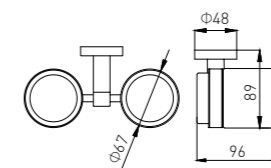

4004B
Double Tumbler Holder / 双杯
Black / 黑色