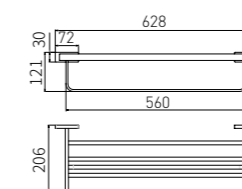

5210F
Towel Rack / 浴巾架
Brushed gray / 枪灰色