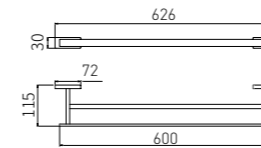

5209F
Double Towel Bar / 双杆
Brushed gray / 枪灰色