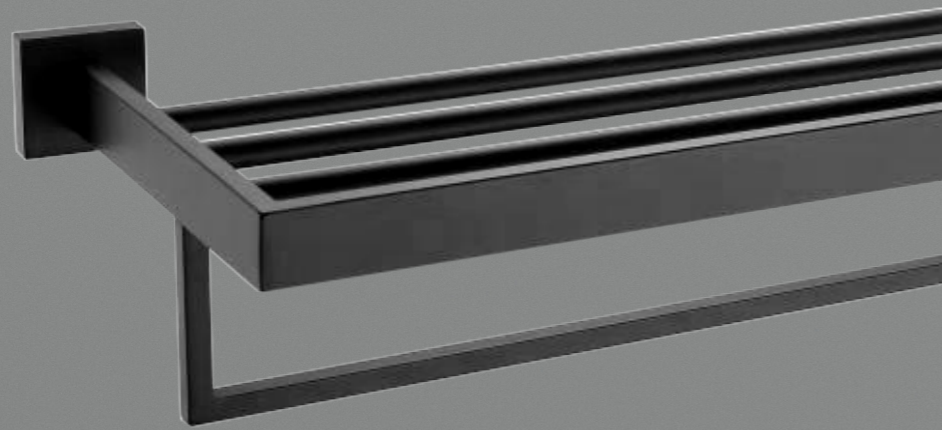

2705LE
Tissue Holder / 纸巾架
Brushed rose gold / 拉丝玫瑰金

2707LE
Towel Ring / 毛巾环
Brushed rose gold / 拉丝玫瑰金

2706LE
Toilet Brush Holder / 马桶刷
Brushed rose gold / 拉丝玫瑰金

FASHIONABLE &
AESTHETIC DESIGN

时尚简约 美学设计

3700B series