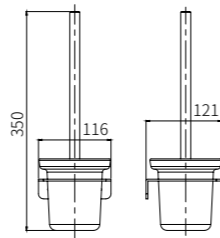

6006LA
Toilet Brush Holder / 马桶刷
Brushed gold / 拉丝金