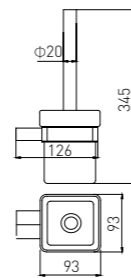

3806F
Toilet Brush Holder / 马桶刷
Brushed gray / 枪灰色