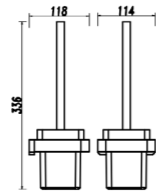

3913
Soap Dish Holder / 香皂碟
Chrome / 铬色

100X100X30