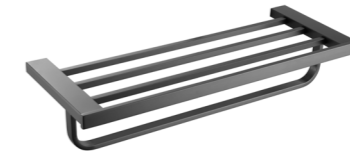

3809F
Double Towel Bar / 双杆
Brushed gray / 枪灰色