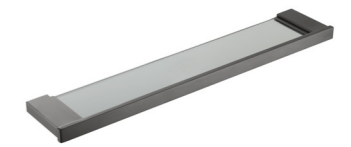

3810F
Towel Rack / 浴巾架
Brushed gray / 枪灰色