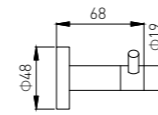

4002B
Robe Hook / 衣钩
Black / 黑色