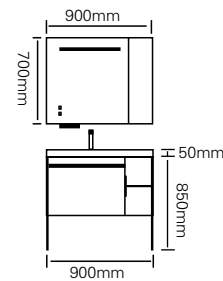

型号：JG-1041

主柜 /Main cabinet: 900 × 500 × 850mm
镜柜 /Mirror cabinet: 900 × 150 × 700mm
材质 /Material: 不锈钢
颜色 /Colour: 宝蓝色
台面 /Stone: 岩板 - 阿玛尼灰