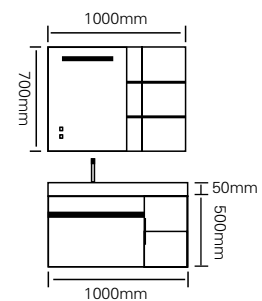

The harmony of art and function is unified, the fluidity that shows bathroom space and outspread feeling. The union of first-rate craft and best material qualitative, suit to decorate decorous, have savour toilet form a complete set to use more.

艺术与功能的和谐统一，展现浴室空间的流动性和延伸感。一流的工艺与上乘的材质的结合，适合装修高雅，更有品味马桶配套使用。

型号：JG-1037

主柜 /Main cabinet: 1000 × 500 × 500mm
镜柜 /Mirror cabinet: 1000 × 150 × 700mm
材质 /Material: 不锈钢
颜色 /Colour: 牙白色
台面 /Stone: 微晶石一体盆
备注: 可定制 800、900、1000mm