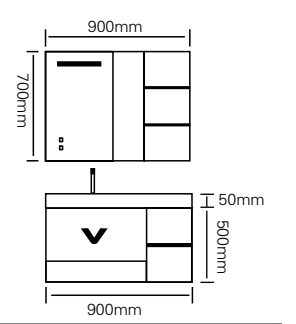

型号：JG-1039

主柜 /Main cabinet: 900 × 500 × 500mm
镜柜 /Mirror cabinet: 900 × 150 × 700mm
材质 /Material: 不锈钢
颜色 /Colour: 子午灰
台面 /Stone: 岩板 - 鱼肚白