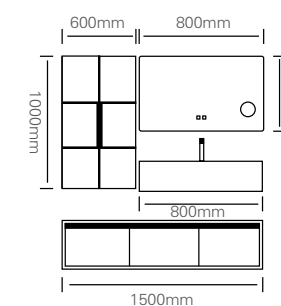

型号 : JG-1008

主柜/Main cabinet: 1500 × 550mm
台面/Stone: 800 × 550mm
镜子/Mirror: 800 × 600mm
侧柜/Side cabinet: 600 × 150 × 1000mm
材质/Material: 不锈钢
颜色/Colour: 皓月灰
台面/Stone: 岩板 - 鱼肚白