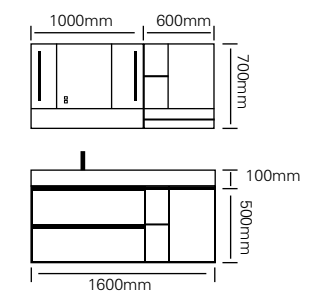

型号：JG-1005

下柜/Main cabinet: 1000 × 550 × 250mm  
 台面/Stone: 1600 × 550 × 150mm  
 镜子/Mirror: 900 × 900mm  
 侧柜/Side cabinet: 450 × 150 × 700mm  
 材质/Material: 不锈钢  
 颜色/Colour: 苹果蓝  
 台面/Stone: 岩板 - 鱼肚白

The crystallization of inspiration and creativity uses a sculptural external performance to deduce the connotation of modern beauty while maintaining the elements of ergonomic theory.

型号: JG-1006

主柜 /Main cabinet: 1600 × 550 × 500mm  
 镜柜 /Mirror cabinet: 1000 × 150 × 700mm  
 侧柜 /Side cabinet: 600 × 150 × 700mm  
 材质 /Material: 不锈钢  
 颜色 /Colour: 高级灰  
 台面 /Stone: 岩板 - 鱼肚白