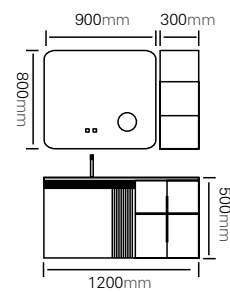

我们一直用艺术思索生活的更深层面，让产品具有艺术性的同时，能更多的体现人性关怀。给您最可靠、最安心的呵护。放心淋浴、安心使用，感受淋浴生活的舒畅。

We have been using art to think about the deeper level of life, so that the product has artistic, can more reflect human care. Give you the most reliable, the most secure care. Rest assured shower, ease of use, feel comfortable shower life.

型号：JG-1016

主柜 /Main cabinet: 1200×500×500mm
镜子 /Mirror: 900×800mm
侧柜 /Side cabinet: 300×150×800mm
材质 /Material: 不锈钢
颜色 /Colour: 子午灰
台面 /Stone: 岩板 - 鱼肚白