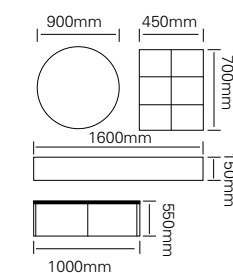

型号：JG-1005

下柜/Main cabinet: 1000 × 550 × 250mm
台面/Stone: 1600 × 550 × 150mm
镜子/Mirror: 900 × 900mm
侧柜/Side cabinet: 450 × 150 × 700mm
材质/Material: 不锈钢
颜色/Colour: 苹果蓝
台面/Stone: 岩板 - 鱼肚白