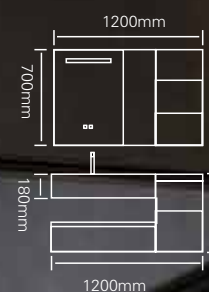

型号 : JG-1015

主柜 /Main cabinet: 1200 × 550 × 500mm

镜柜 /Mirror cabinet: 1200 × 150 × 700mm

材质 /Material: 不锈钢

颜色 /Colour: 钻闪咖啡金

台面 /Stone: 岩板 - 冷翡翠

Design the bathroom as an individual space and build special atmosphere for the living space, with much more elegance and sincerity This is what the modern citizens pursue in the world flooded with high quality products everywhere.