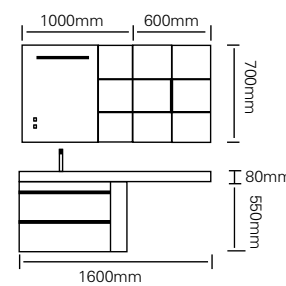

型号 : JG-1007

主柜 /Main cabinet: 1600 × 550 × 550mm
镜柜 /Mirror cabinet: 1600 × 150 × 700mm
材质 /Material: 不锈钢
颜色 /Colour: 子午灰 + 高级灰
台面 /Stone: 岩板 - 鱼肚白