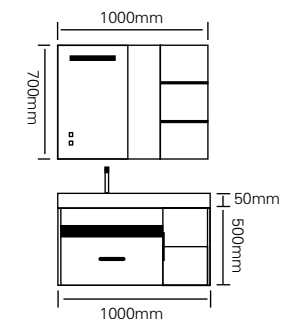

# FEEL THE ART OF SOLID WOOD

Integrates dreamland with natur

将梦境与自然融合

Its structural  
and functional  
inventions always  
stem from a  
comprehensive  
redefinition of  
domestic space

型号 : JG-1036

主柜 / Main cabinet: 1000 × 500 × 500mm  
镜柜 / Mirror cabinet: 1000 × 150 × 700mm  
材质 / Material: 不锈钢  
颜色 / Colour: 烟草灰  
台面 / Stone: 微晶石一体盆