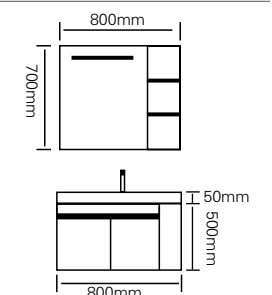

型号 : JG-1055

主柜 /Main cabinet: 800 × 500 × 500mm
镜柜 /Mirror cabinet: 800 × 150 × 700mm
材质 /Material : 不锈钢
颜色 /Colour: 钻闪白 + 高级灰
台面 /Stone: 岩板 - 流幕蓝