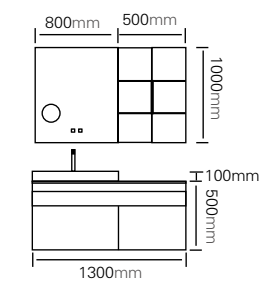

bring about fun experience to the daily life every day, and step into the realm of mind to enjoy a new life.

型号 : JG-1013

主柜 /Main cabinet: 1300 × 550 × 500mm
镜子 /Mirror: 800 × 1000mm
侧柜 /Side cabinet: 500 × 150 × 1000mm
材质 /Material : 不锈钢
颜色 /Colour: 石墨绿
台面 /Stone: 岩板 - 流幕蓝