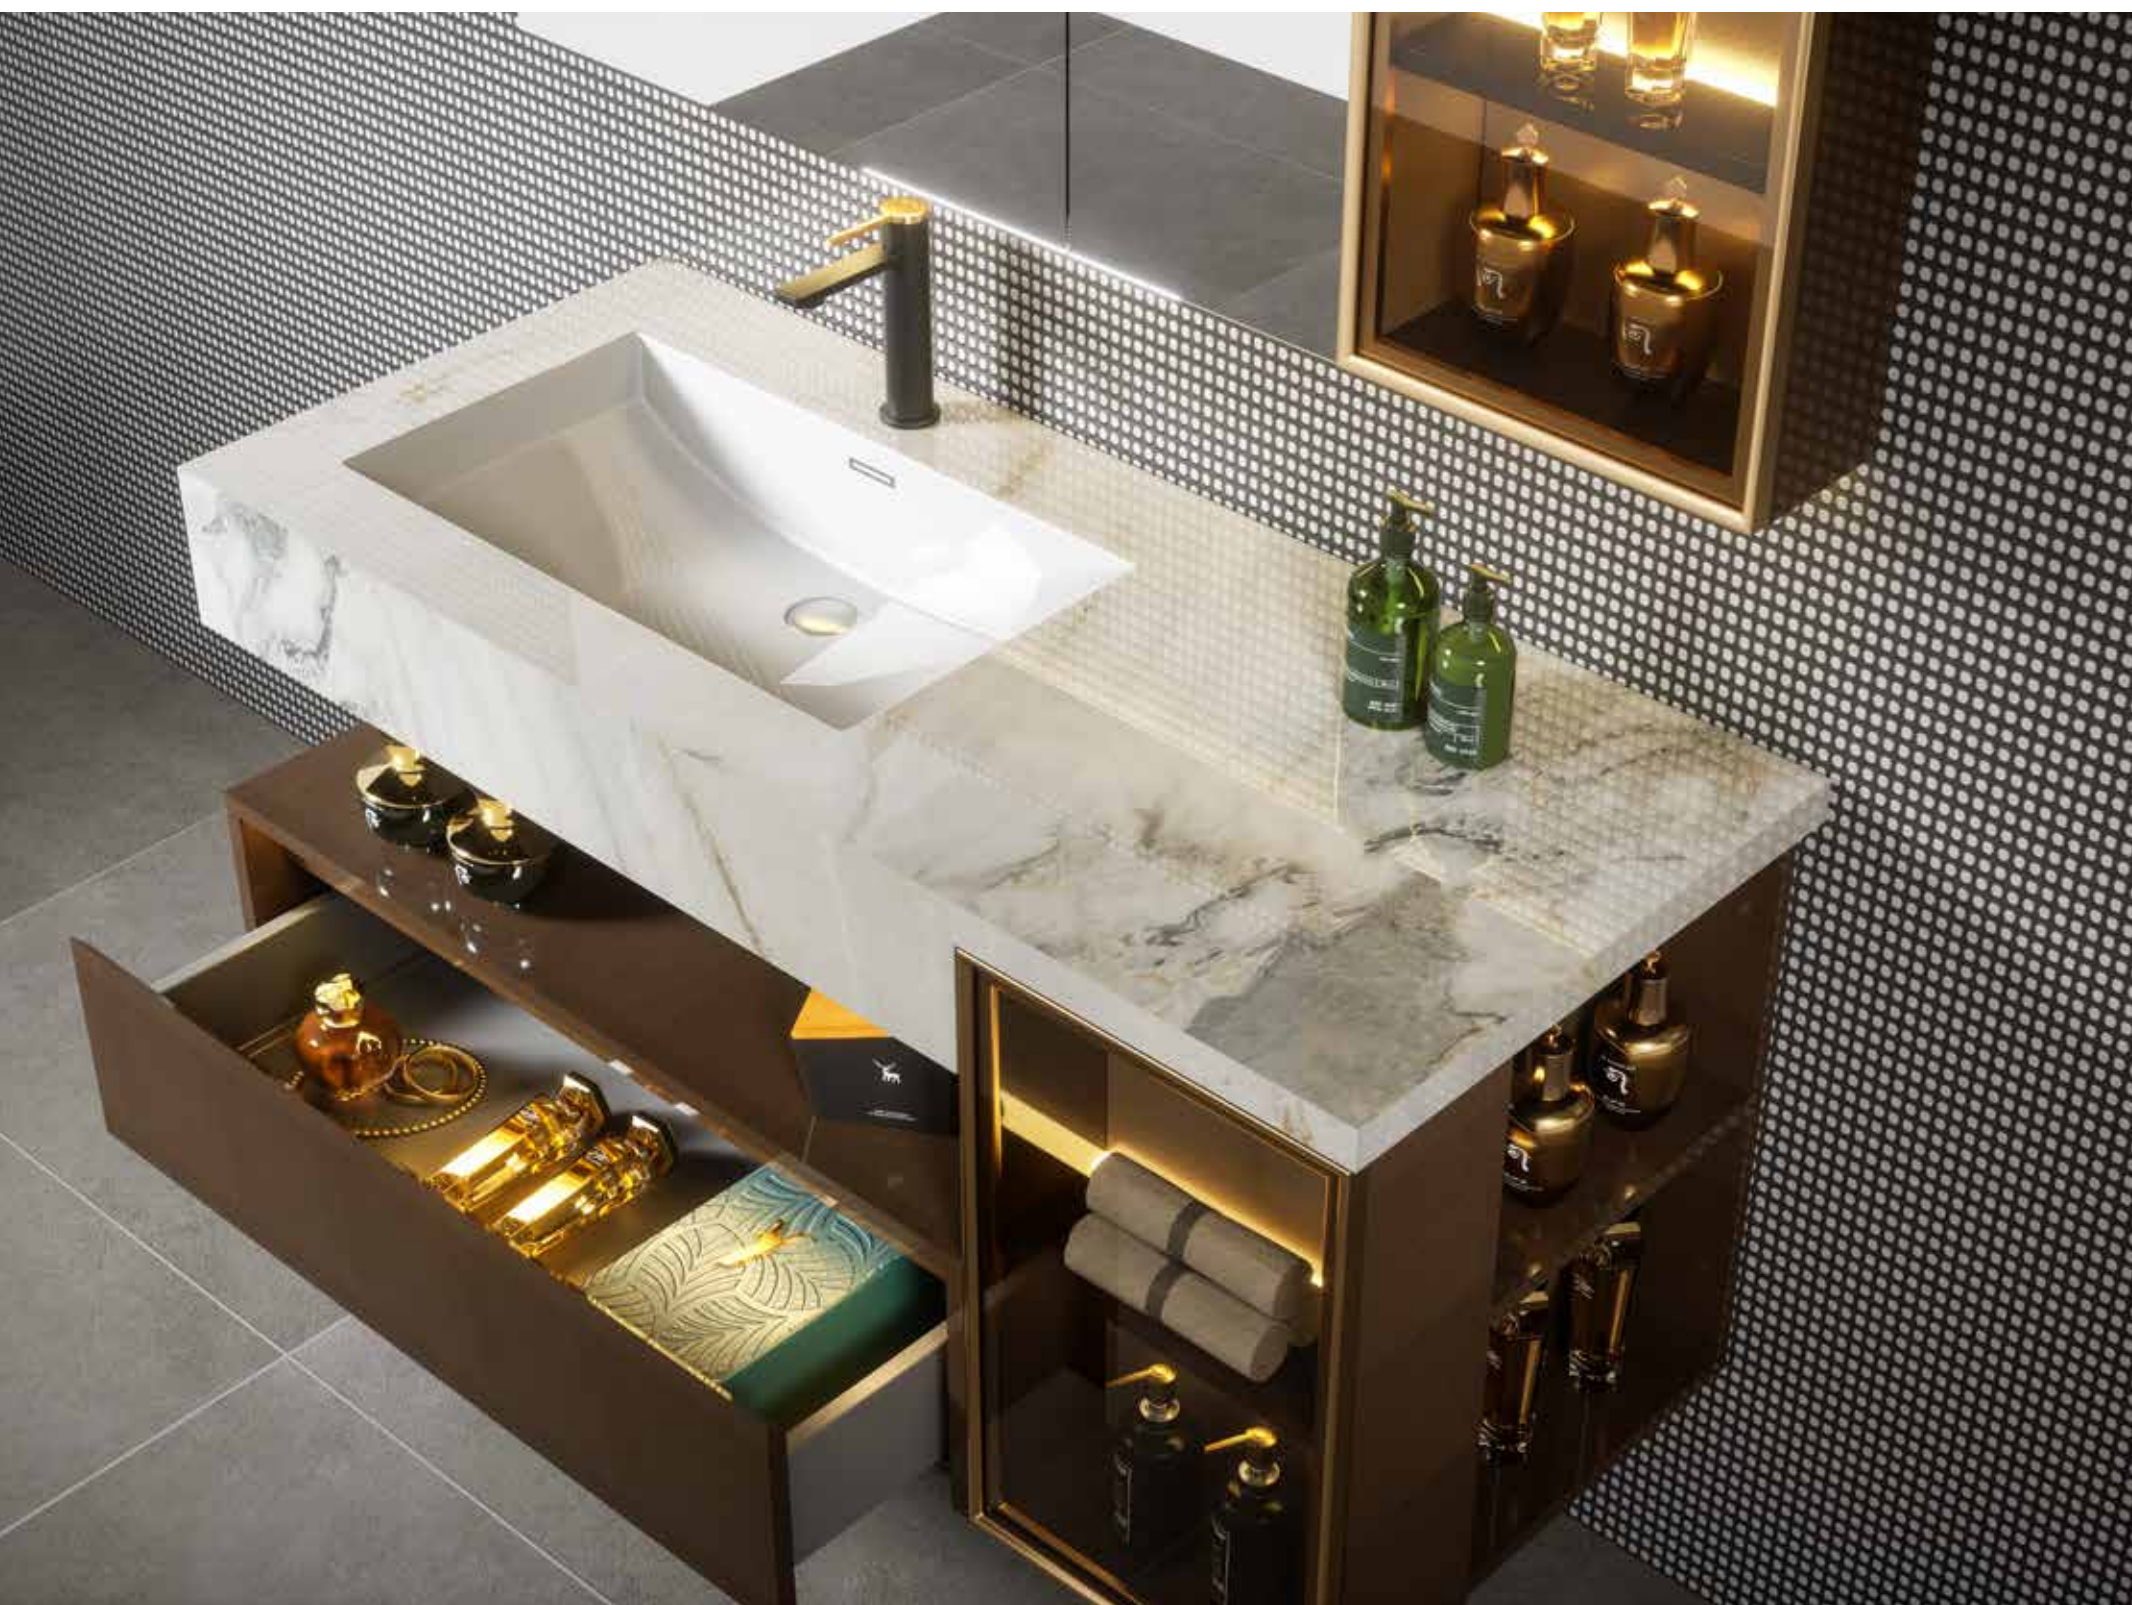

型号 : JG-1015

主柜 /Main cabinet: 1200 × 550 × 500mm

镜柜 /Mirror cabinet: 1200 × 150 × 700mm

材质 /Material: 不锈钢

颜色 /Colour: 钻闪咖啡金

台面 /Stone: 岩板 - 冷翡翠

Design the bathroom as an individual space and build special atmosphere for the living space, with much more elegance and sincerity This is what the modern citizens pursue in the world flooded with high quality products everywhere.