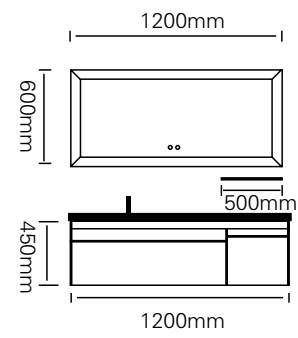

型号 : JG-2057

主柜 /Main cabinet: 1200 × 550 × 450mm

镜子 /Mirror : 1200 × 600mm

层架 /Shelf : 500 × 120mm

材质 /Material : 不锈钢

颜色 /Colour : 灯草灰木纹

台面 /Stone: 意大利浅灰岩板

Choose pleasure and authenticity in every detail, The bathroom is a living place that mixes different elements and materials and decorates it like any other space in the house.