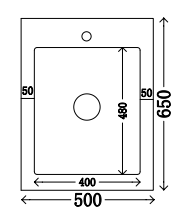

P-114-L/R

尺寸: 500x650mm
材质: 不锈钢烤漆
颜色: C28

可做左右盆 - 可切角 - 任意定制尺寸颜色