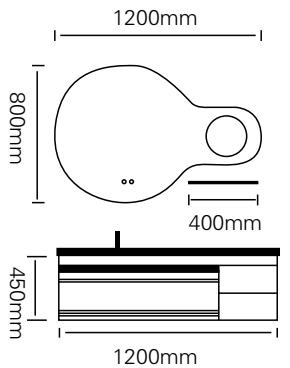

型号 : JG-2021

主柜 /Main cabinet: 1200 × 550 × 450mm
镜子 /Mirror : 1200 × 800mm
层架 /Shelf : 500 × 120mm
材质 /Material : 不锈钢
颜色 /Colour: C28 烤漆
台面 /Stone: 苏格拉米黄岩板