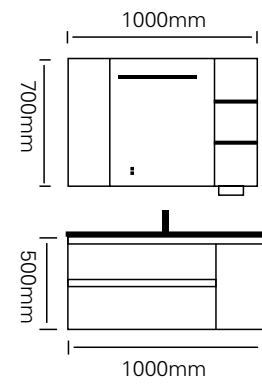

型号: JG-2074

主柜 /Main cabinet: 1000 × 500 × 500mm
镜柜 /Mirror cabinet: 1000 × 150 × 700mm
材质 /Material: 不锈钢
颜色 /Colour: 覆膜暖白白
台面 /Stone: 奶油白不锈钢盆