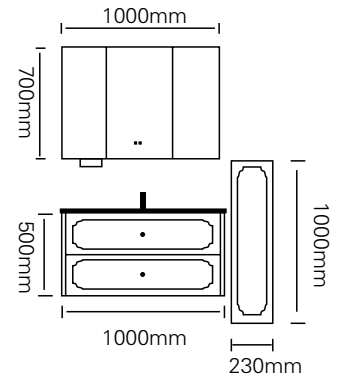

型号 : JG-2060

主柜 /Main cabinet: 1000 × 500 × 500mm
镜柜 /Mirror cabinet : 1000 × 150 × 700mm
侧柜 /Side cabinet: 230 × 500 × 1000mm
材质 /Material : 不锈钢
颜色 /Colour: C59 烤漆
台面 /Stone: C59 不锈钢盆