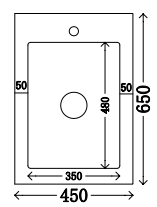

P-111-L/R

尺寸: 450x650mm
材质: 不锈钢烤漆
颜色: C117

可做左右盆 - 可切角 - 任意定制尺寸颜色