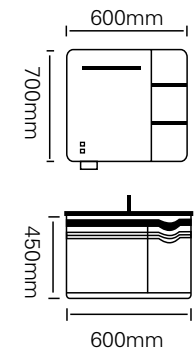

主柜 /Main cabinet: 600 × 500 × 450mm
镜柜 /Mirror cabinet: 600 × 150 × 700mm
材质 /Material : 不锈钢
颜色 /Colour: 牛油果绿
台面 /Stone: 牛油果绿不锈钢盆