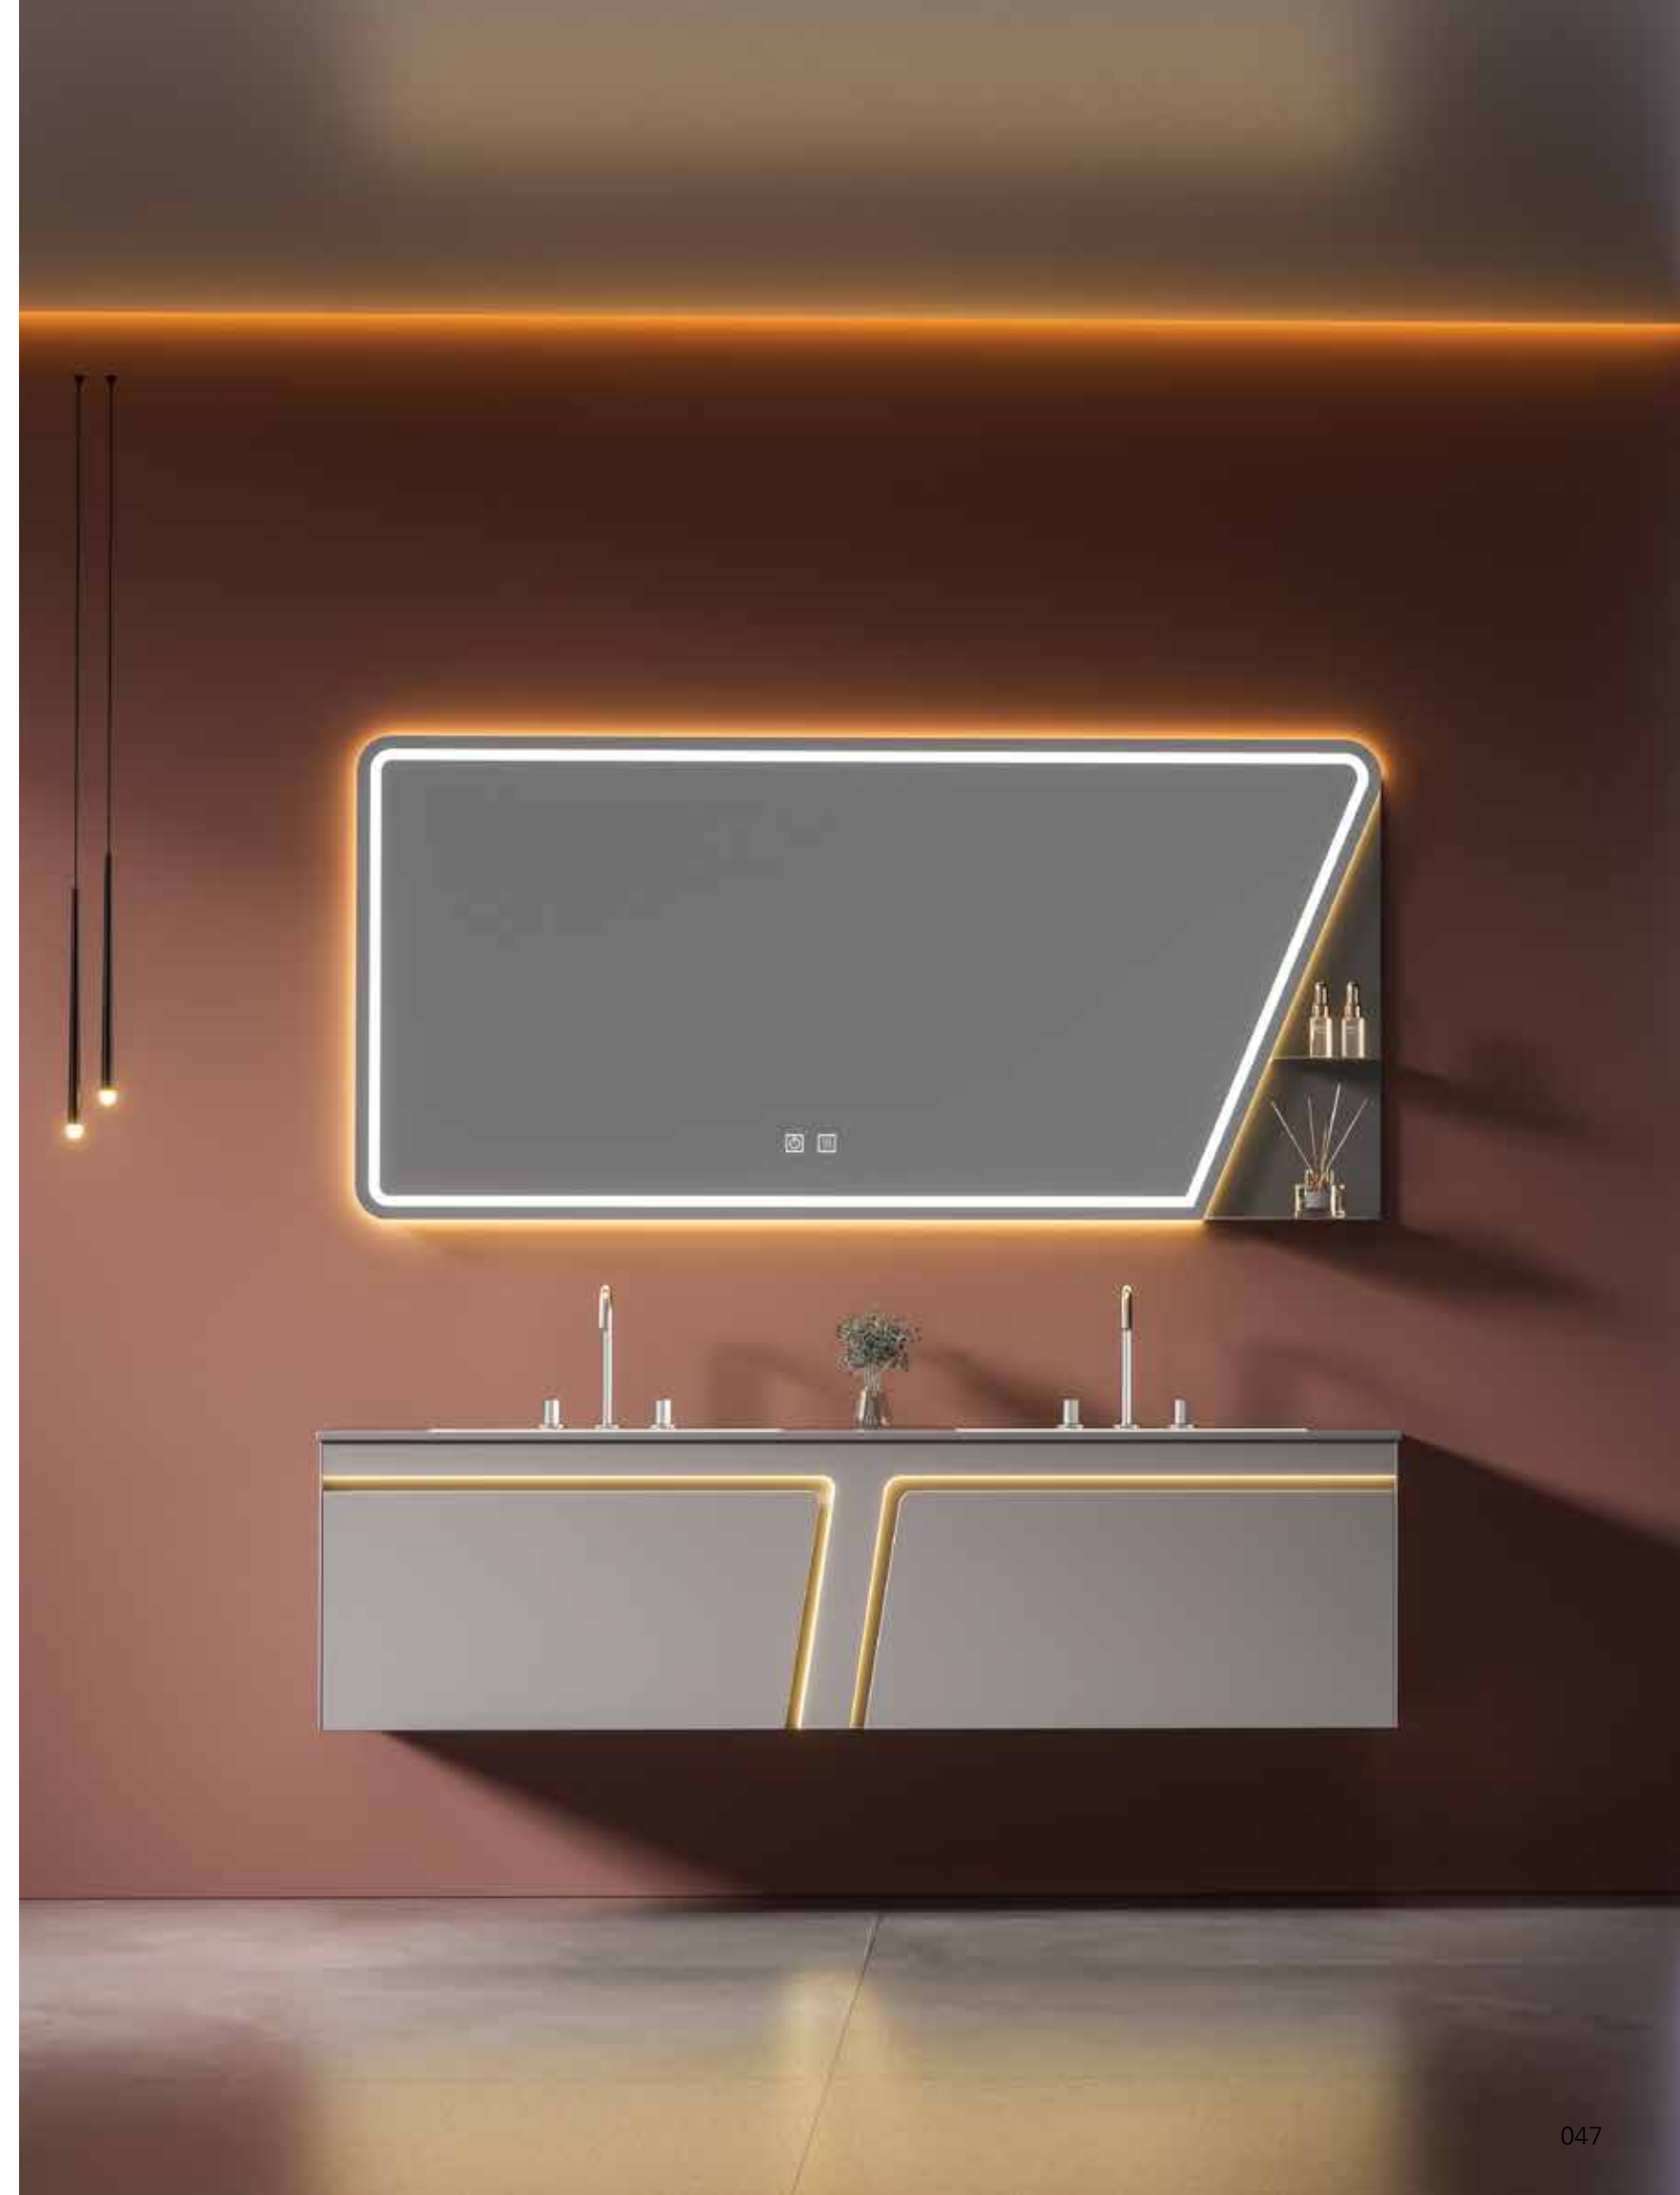

镜子 /Mirror : 1600 × 700mm

层架 /Shelf : 300 × 600mm

材质 /Material : 不锈钢

颜色 /Colour: C111 烤漆

台面 /Stone: 纯灰岩板

睿智的选择，永不嫌弃，美化了浴室，提升了品味，带来了休闲与快乐，超值享受。

A wise choice you'll never give up. it beautifies and raised the taste of your bathroom, brings you unlimited leisure and enjoyment.