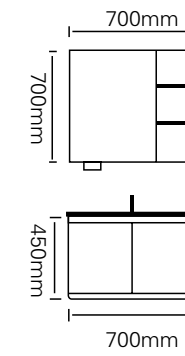

主柜 /Main cabinet: 700 × 500 × 450mm
镜柜 /Mirror cabinet: 700 × 150 × 700mm
材质 /Material : 不锈钢
颜色 /Colour: 奶油白
台面 /Stone: 奶油白不锈钢盆
备注: 可换陶瓷盆

型号 : JG-2083C