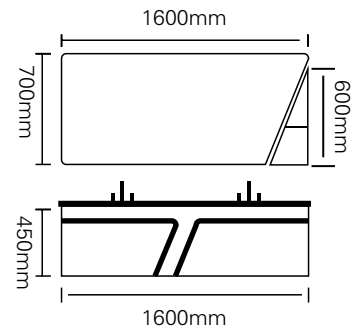

镜子 /Mirror : 1600 × 700mm

层架 /Shelf : 300 × 600mm

材质 /Material : 不锈钢

颜色 /Colour: C111 烤漆

台面 /Stone: 纯灰岩板

睿智的选择，永不嫌弃，美化了浴室，提升了品味，带来了休闲与快乐，超值享受。

A wise choice you'll never give up. it beautifies and raised the taste of your bathroom, brings you unlimited leisure and enjoyment.