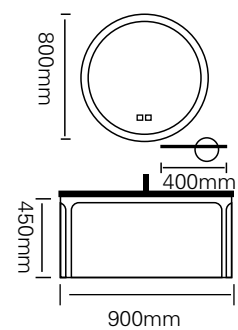

主柜 /Main cabinet: 900 × 500 × 450mm

镜子 /Mirror : 800 × 800mm

层架 /Shelf : 400 × 120mm

材质 /Material : 不锈钢

颜色 /Colour : C59 烤漆

台面 /Stone: 纯白热弯盆

Drawing inspiration from minimalist lines, constantly innovating and expanding our thinking, we create our own unique style. The exquisite craftsmanship technology and modern aesthetic product design blend together to fully interpret the treasures representing Shangpin life.