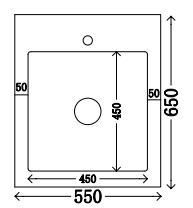

P-112-L/R

尺寸: 550x650mm
材质: 不锈钢烤漆
颜色: C58

可做左右盆 - 可切角 - 任意定制尺寸颜色