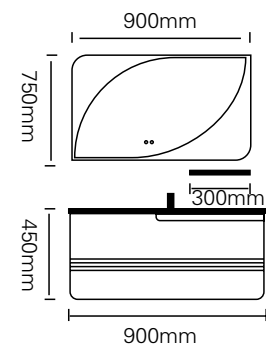

型号 : JG-2049

主柜 /Main cabinet: 900×500×450mm

镜子 /Mirror : 900×750mm

层架 /Shelf: 300×120mm

材质 /Material : 不锈钢

颜色 /Colour: C58 烤漆

台面 /Stone: C58 蓝灰不锈钢盆