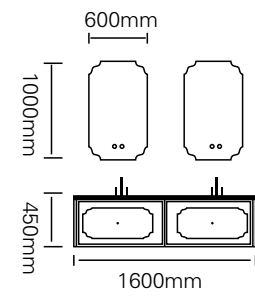

型号：JG-2009

主柜 /Main cabinet: 1600×550×450mm

镜子 /Mirror : 600×1000mm×2

材质 /Material : 不锈钢

颜色 /Colour: 子午灰

台面 /Stone: 子午灰不锈钢盆

精湛的制作工艺，每一个细节都精雕细琢。无论是柜门的平整度，还是拉手的手感，都体现了我们的专业与用心。

Exquisite craftsmanship, every detail is meticulously crafted. Both the flatness of the cabinet door and the feel of the handle reflect our professionalism and dedication.