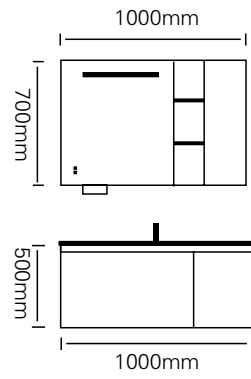

型号 : JG-2078

主柜 /Main cabinet: 1000 × 500 × 500mm
镜柜 /Mirror cabinet: 1000 × 150 × 700mm
材质 /Material: 不锈钢
颜色 /Colour: 木迹子午灰
台面 /Stone: 陶瓷盆