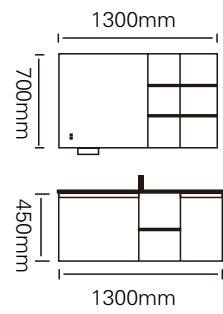

型号 : JG-2059

主柜 /Main cabinet: 1300 × 500 × 450mm

镜柜 /Mirror cabinet: 1300 × 150 × 700mm

材质 /Material : 不锈钢

颜色 /Colour: 覆膜滨海湾灰

台面 /Stone: 纯白热湾盆

Delicate and extremely rich clever design will bring perfect functional enjoyment to your bathroom. Meet your taste needs above life. The home that makes meticulously is ideal, be able to achieve perfectly here.