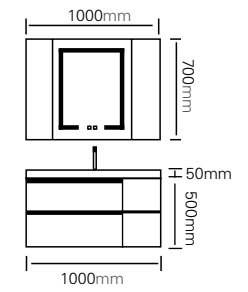

型号 : JG-1043

主柜 /Main cabinet: 1000 × 500 × 500mm
镜柜 /Mirror cabinet: 1000 × 150 × 700mm
材质 /Material : 不锈钢
颜色 /Colour: 浅白灰
台面 /Stone: 意大利浅灰岩板
备注: 可定制 800、900、1000mm