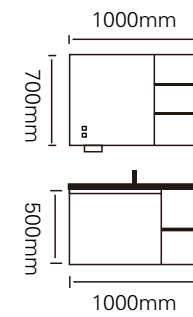

主柜 /Main cabinet: 1000 × 500 × 500mm
镜柜 /Mirror cabinet: 1000 × 150 × 700mm
材质 /Material : 不锈钢
颜色 /Colour: 子午灰
台面 /Stone: 陶瓷盆

型号 : JG-2071B