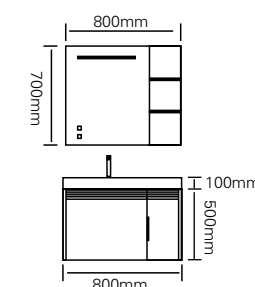

型号 : JG-1046

主柜 /Main cabinet: 800 × 500 × 500mm

镜柜 /Mirror cabinet: 800 × 150 × 700mm

材质 /Material : 不锈钢

颜色 /Colour: 覆膜皓月灰

台面 /Stone: 纯灰热弯盆

备注: 可定制 800、900、1000mm

Minimalist style,rich in design or philosophy,but not exaggerated,rich modern fashion flavor,integration of external beauty and powerful storage function,reflecting the delicate way of life.