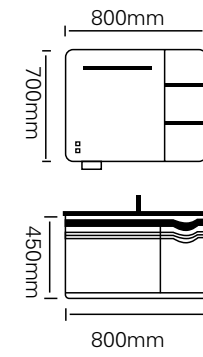

型号 : JG-2052A

主柜 /Main cabinet: 800 × 500 × 450mm
镜柜 /Mirror cabinet: 800 × 150 × 700mm
材质 /Material : 不锈钢
颜色 /Colour: 牛油果绿
台面 /Stone: 牛油果绿不锈钢盆

型号 : JG-2051B