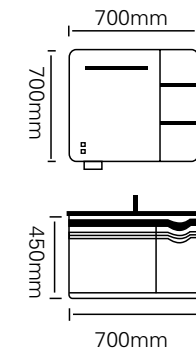

主柜 /Main cabinet: 700 × 500 × 450mm
镜柜 /Mirror cabinet: 700 × 150 × 700mm
材质 /Material : 不锈钢
颜色 /Colour: 牛油果绿
台面 /Stone: 牛油果绿不锈钢盆

型号 : JG-2051C