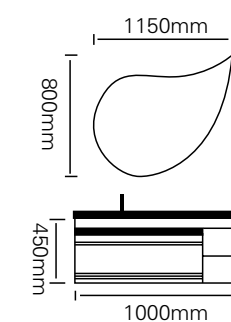

型号 : JG-2022

主柜 /Main cabinet: 1000 × 550 × 450mm
镜子 /Mirror : 1150 × 800mm
材质 /Material : 不锈钢
颜色 /Colour: C117 烤漆
台面 /Stone: 纯灰岩板