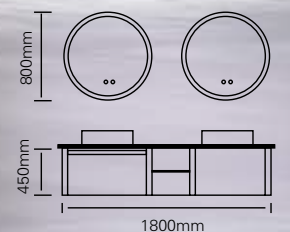

# EHOUSE

型号: JG-2001

主柜/Main cabinet: 1800 × 550 × 450mm

镜子/Mirror: 800 × 800mm × 2

材质/Material: 不锈钢

颜色/Colour: 肤感棕灰

台面/Stone: 流幕蓝岩板 + 台上玻璃盆

Wisdom changes life, subverts people's imagination of fashion sanitary ware, and adds a beautiful stroke to the bathroom space with the unique experience of turning complex into simple and extreme wisdom, making you fully enjoy the three dimensional sense of modern life. We are committed to modern lifestyle and concept, bring you minimalist aesthetic essence, and hope to design a series of modern and noble bathroom furniture products, for you to create a collection of function and beauty in one of the individual space.