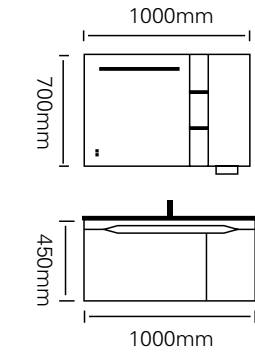

型号 : JG-2075

主柜 /Main cabinet: 1000 × 500 × 450mm
镜柜 /Mirror cabinet: 1000 × 150 × 700mm
材质 /Material : 不锈钢
颜色 /Colour: 皓月灰烤漆
台面 /Stone: 鱼肚白热弯盆