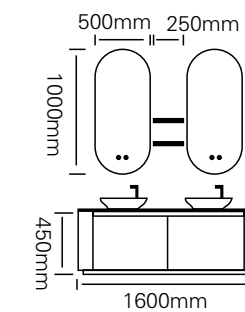

型号: JG-2010

主柜 /Main cabinet: 1600 × 500 × 450mm
镜子 /Mirror : 500 × 1000mm × 2
层架 /Shelf : 250 × 120mm
材质 /Material : 不锈钢
颜色 /Colour: 牛油果绿
台面 /Stone: 流幕蓝岩板 + 台上盆