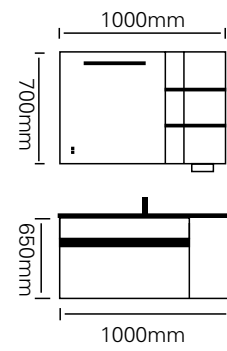

型号：JG-2070

主柜 /Main cabinet: 1000 × 500 × 650mm

镜柜 /Mirror cabinet: 1000 × 150 × 700mm

材质 /Material: 不锈钢

颜色 /Colour: 覆膜晓城之椿

台面 /Stone: 布鲁灰不锈钢盆

Big store content space, the nurse things that you cherish is received, give attention to two or more things practical with comfortable sex, show the best one side only to you.