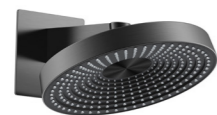

L63025-8
暗装淋浴龙头
Concealed shower mixer

LSJ63026-9Z
暗装淋浴龙头
Concealed shower mixer

LSJ63025-5
暗装淋浴龙头
Concealed shower mixer

QH76012-8
暗装淋浴龙头
Concealed shower mixer

QH72012-9
暗装淋浴龙头
Concealed shower mixer

YB63024-2Y
暗装淋浴龙头
Concealed shower mixer