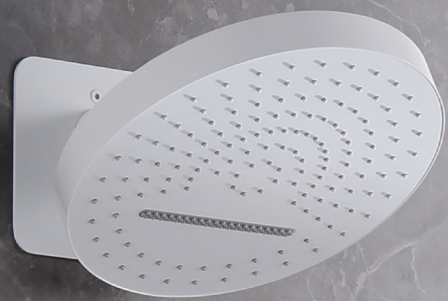

YB2033-2H

暗装淋浴龙头
Concealed shower mixer

SIMPLE TIMELESS FASHION

The fine creation wisdom chooses -- selects the material to be superior, the function is remarkable, the detail exquisite.
Fine creation design -- cooperate with excellent designers and architects, perfect interpretation of diversified bathroom space