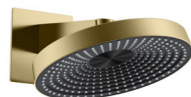

JSJ63026-8
暗装淋浴龙头
Concealed shower mixer