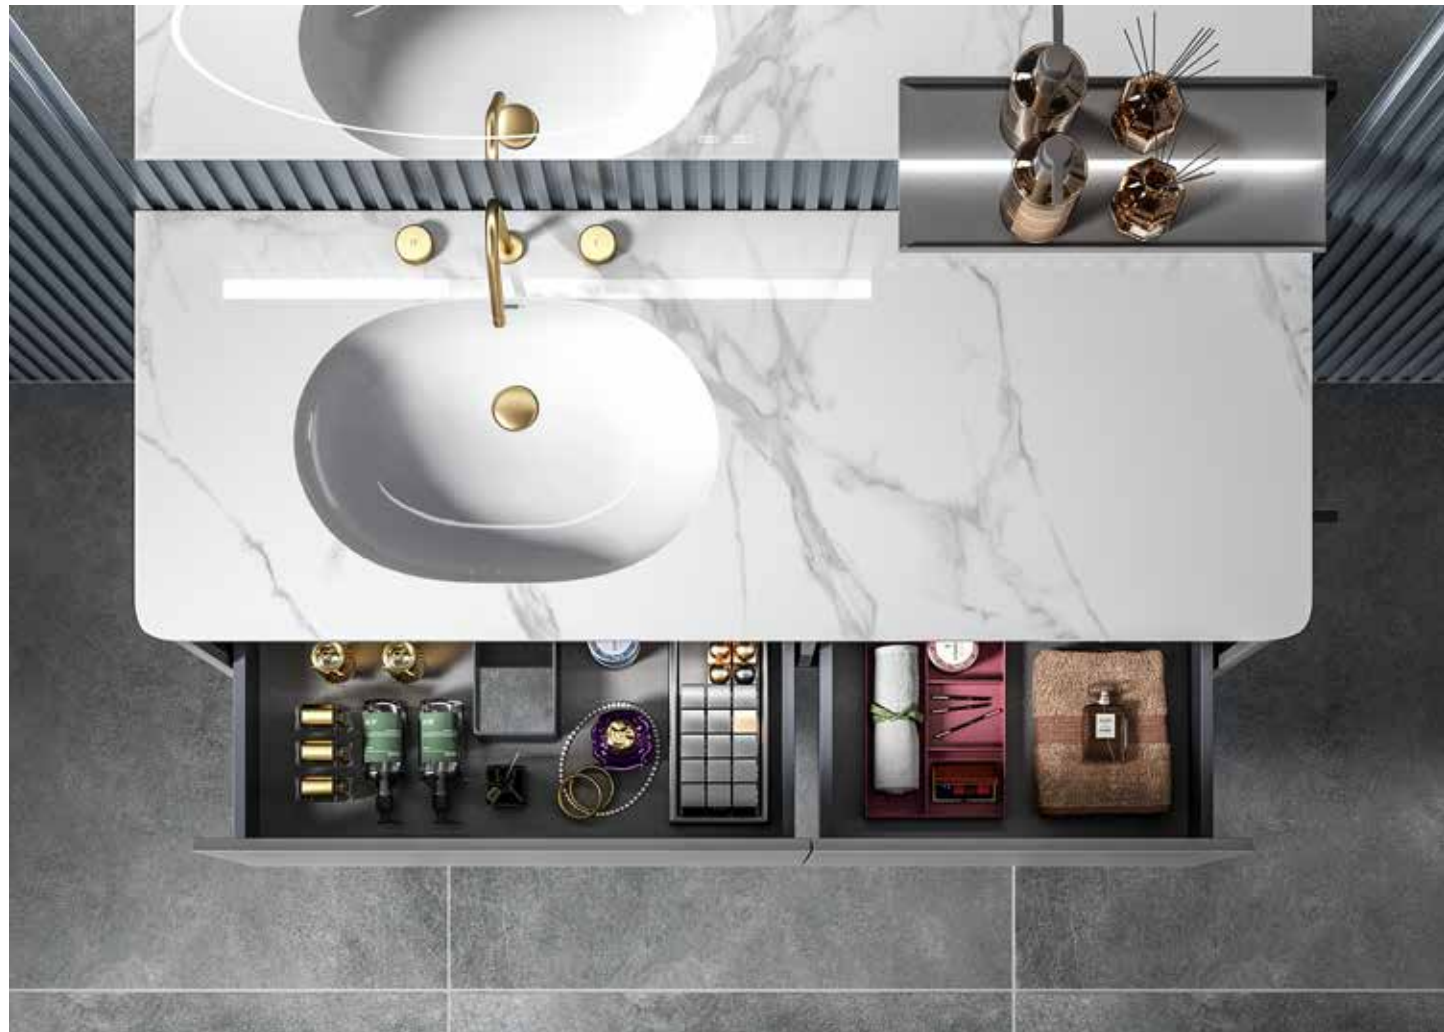

The collocation system of different rock slabs has different feeling, and the design of the side basin makes the use more reasonable.

不同岩板的搭配体系不同的感觉，靠边盆的设计让使用更加合理。

MODEL: **WSJ-10**

主柜: 1500 × 550 × 420mm
 镜子: 1500 × 700mm
 层架: 500 × 120mm