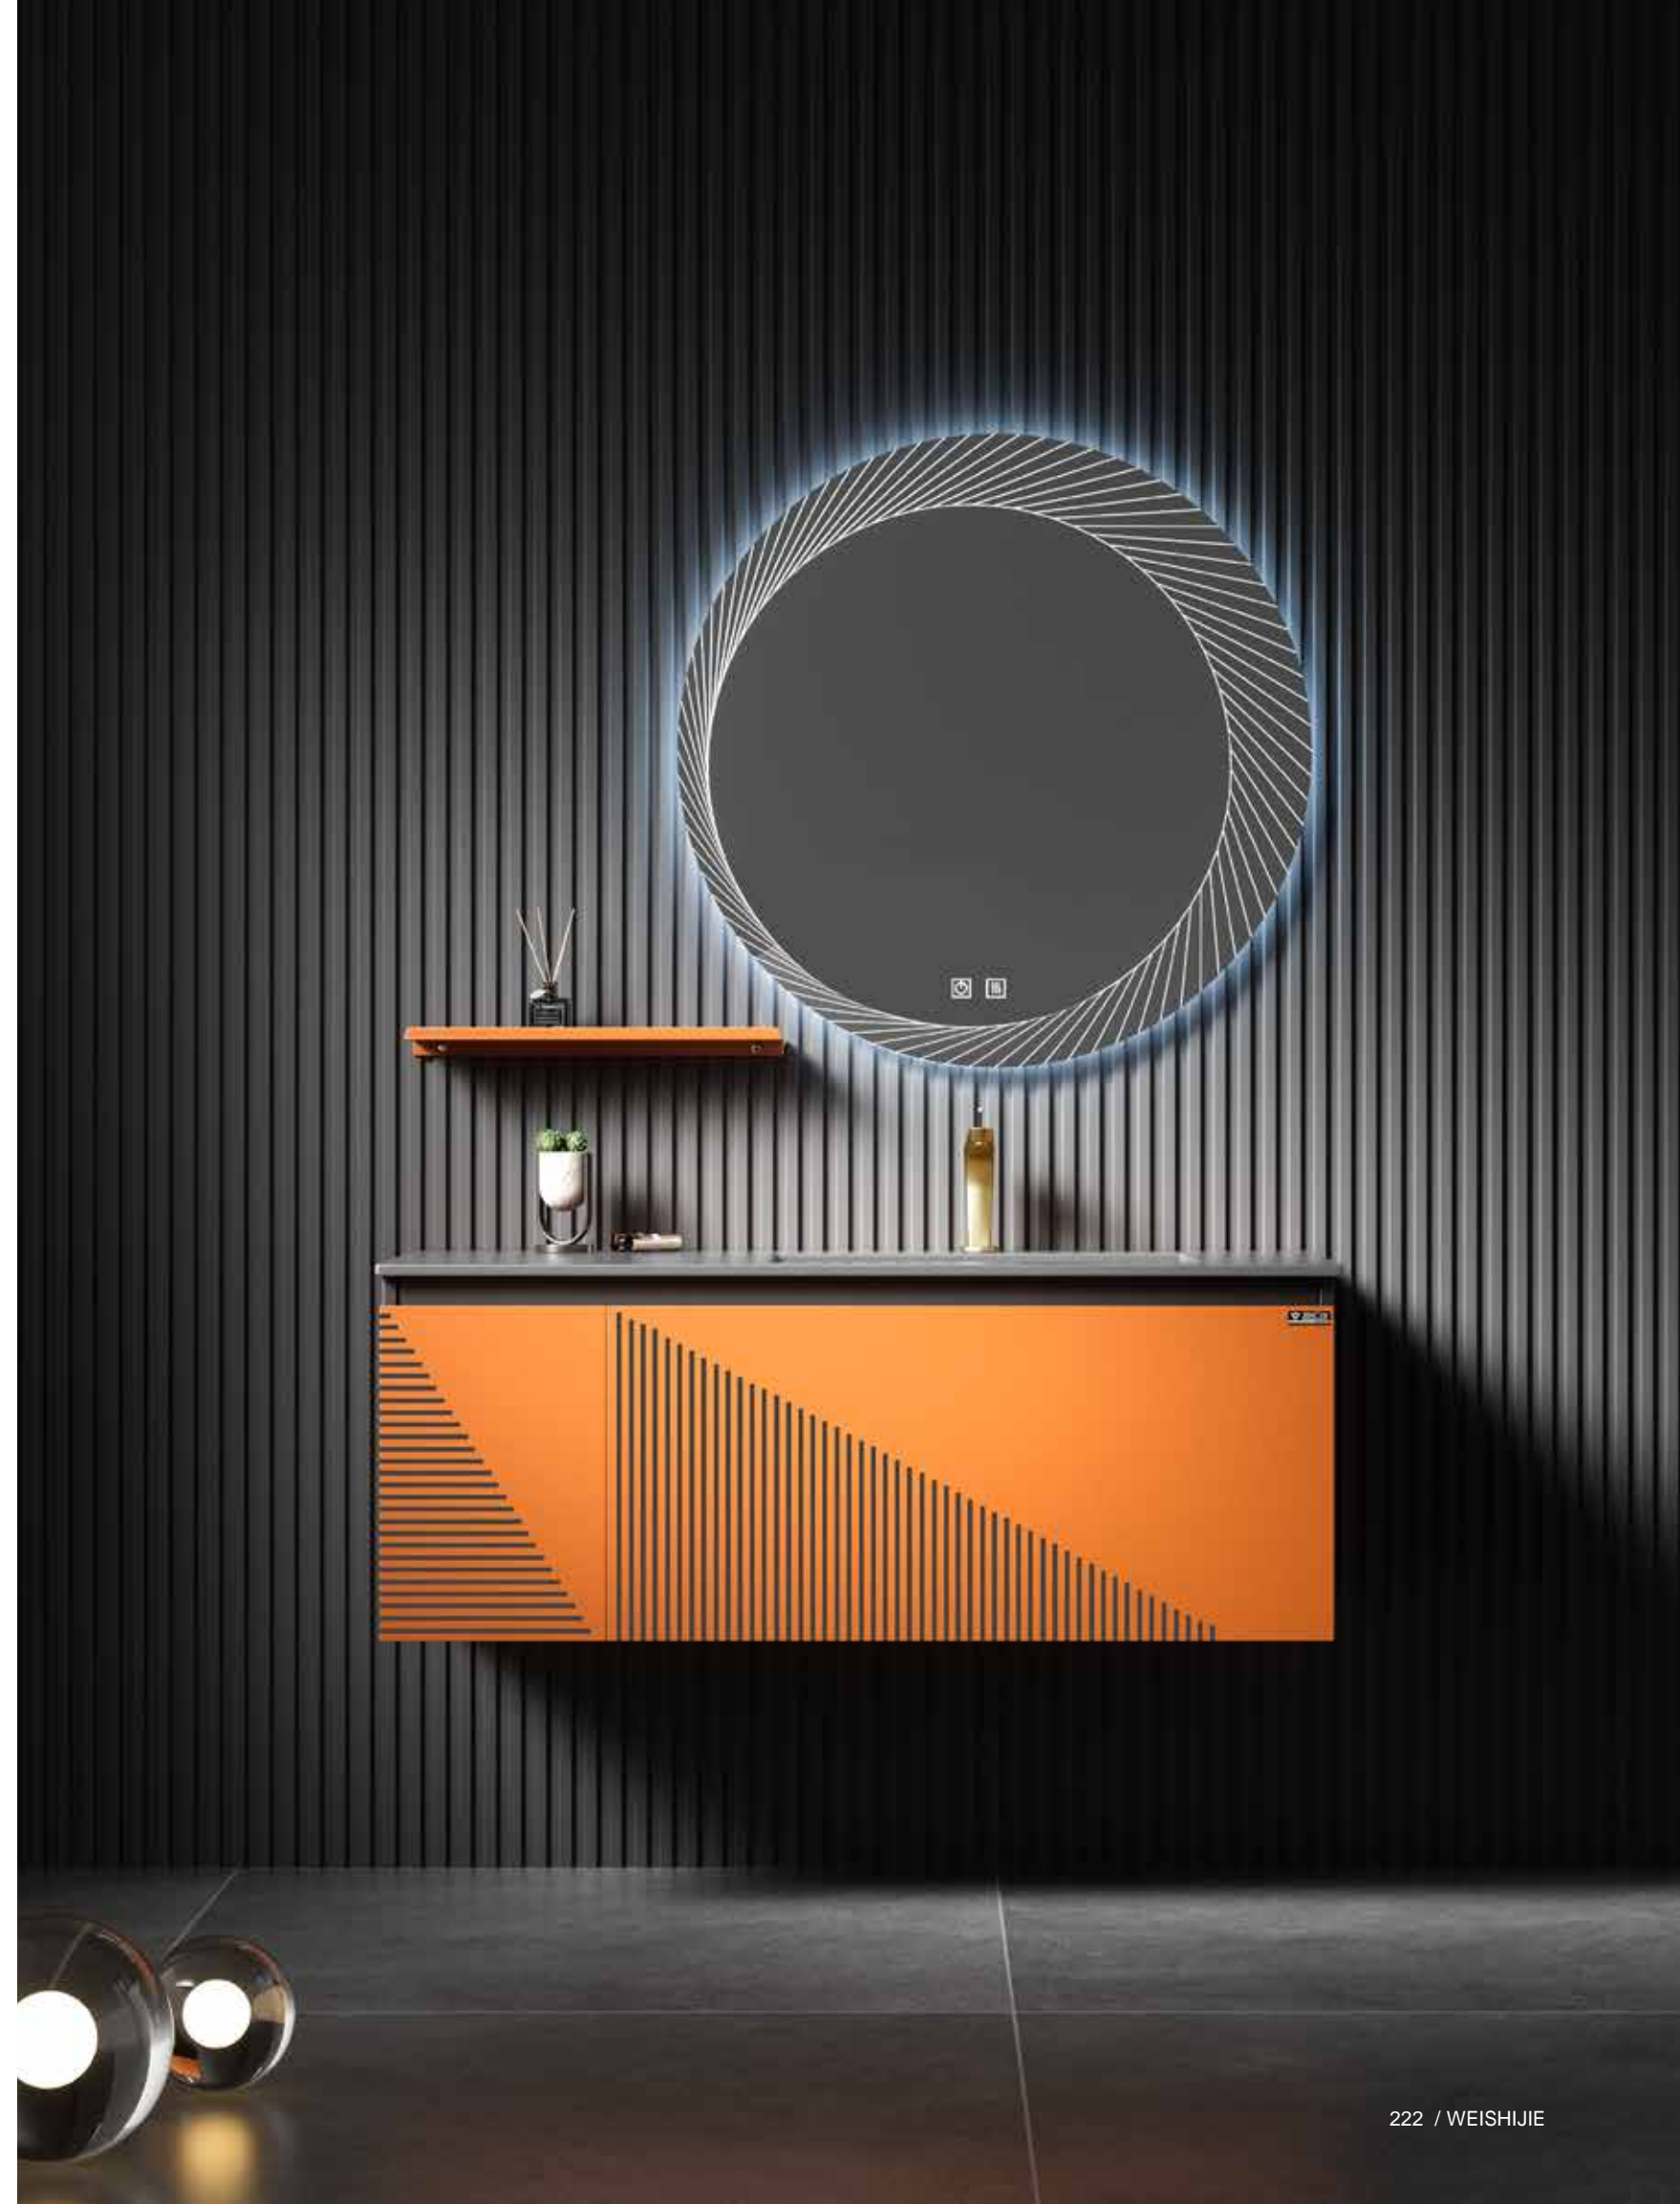

Enjoy a purer bathroom experience! It's not about having more, but to reduce the burden, Take it easy and be happy.

MODEL: **WSJ-38**

主柜：1200 × 500 × 400mm

镜子：Φ850mm

层架：500 × 120mm

颜色：桔黄细砂烤漆 + 深灰细砂烤漆

台面：纯灰岩板无缝拼接盆