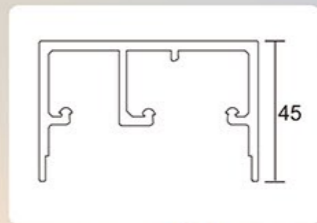

GY1060

开门方式：屏风一固二联动
材质颜色：304不锈钢/枪灰、哑黑
玻璃厚度：8mm
产品规格：非标订做

GY1060B(带下轮款)

开门方式：屏风一固二联动
材质颜色：304不锈钢/哑黑、枪灰拉丝、镜光
玻璃厚度：8mm
产品规格：非标订做

GY1061

开门方式：屏风三联动
材质颜色：304不锈钢/哑黑、枪灰
玻璃厚度：8mm
产品规格：非标订做

可选带缓冲款