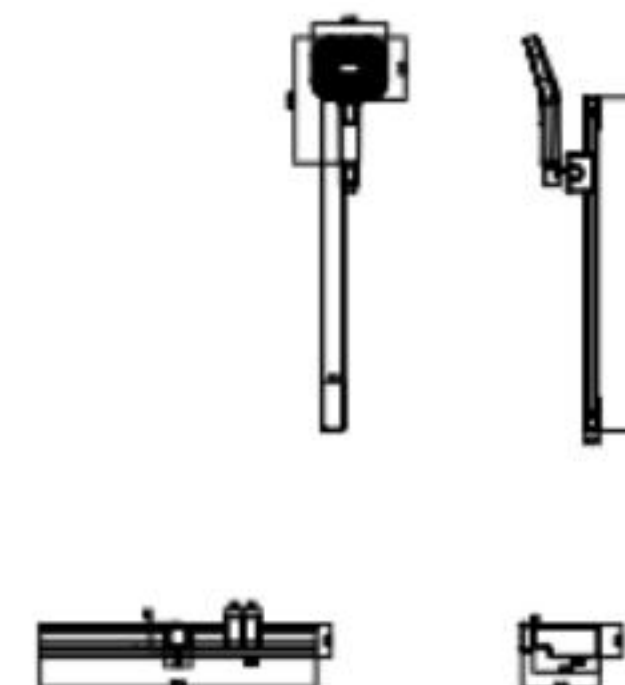

淋浴产品尺寸:

每一次设计, 都是对品质的执着。
我们创造的不仅是产品,
更是一种生活艺术, 匠心工艺, 设计为本, 品质至上。
Every design attribute to the. What we create is not only a product, but also a kind of texture living art. Craftsmanship,
design-based, born for quality.