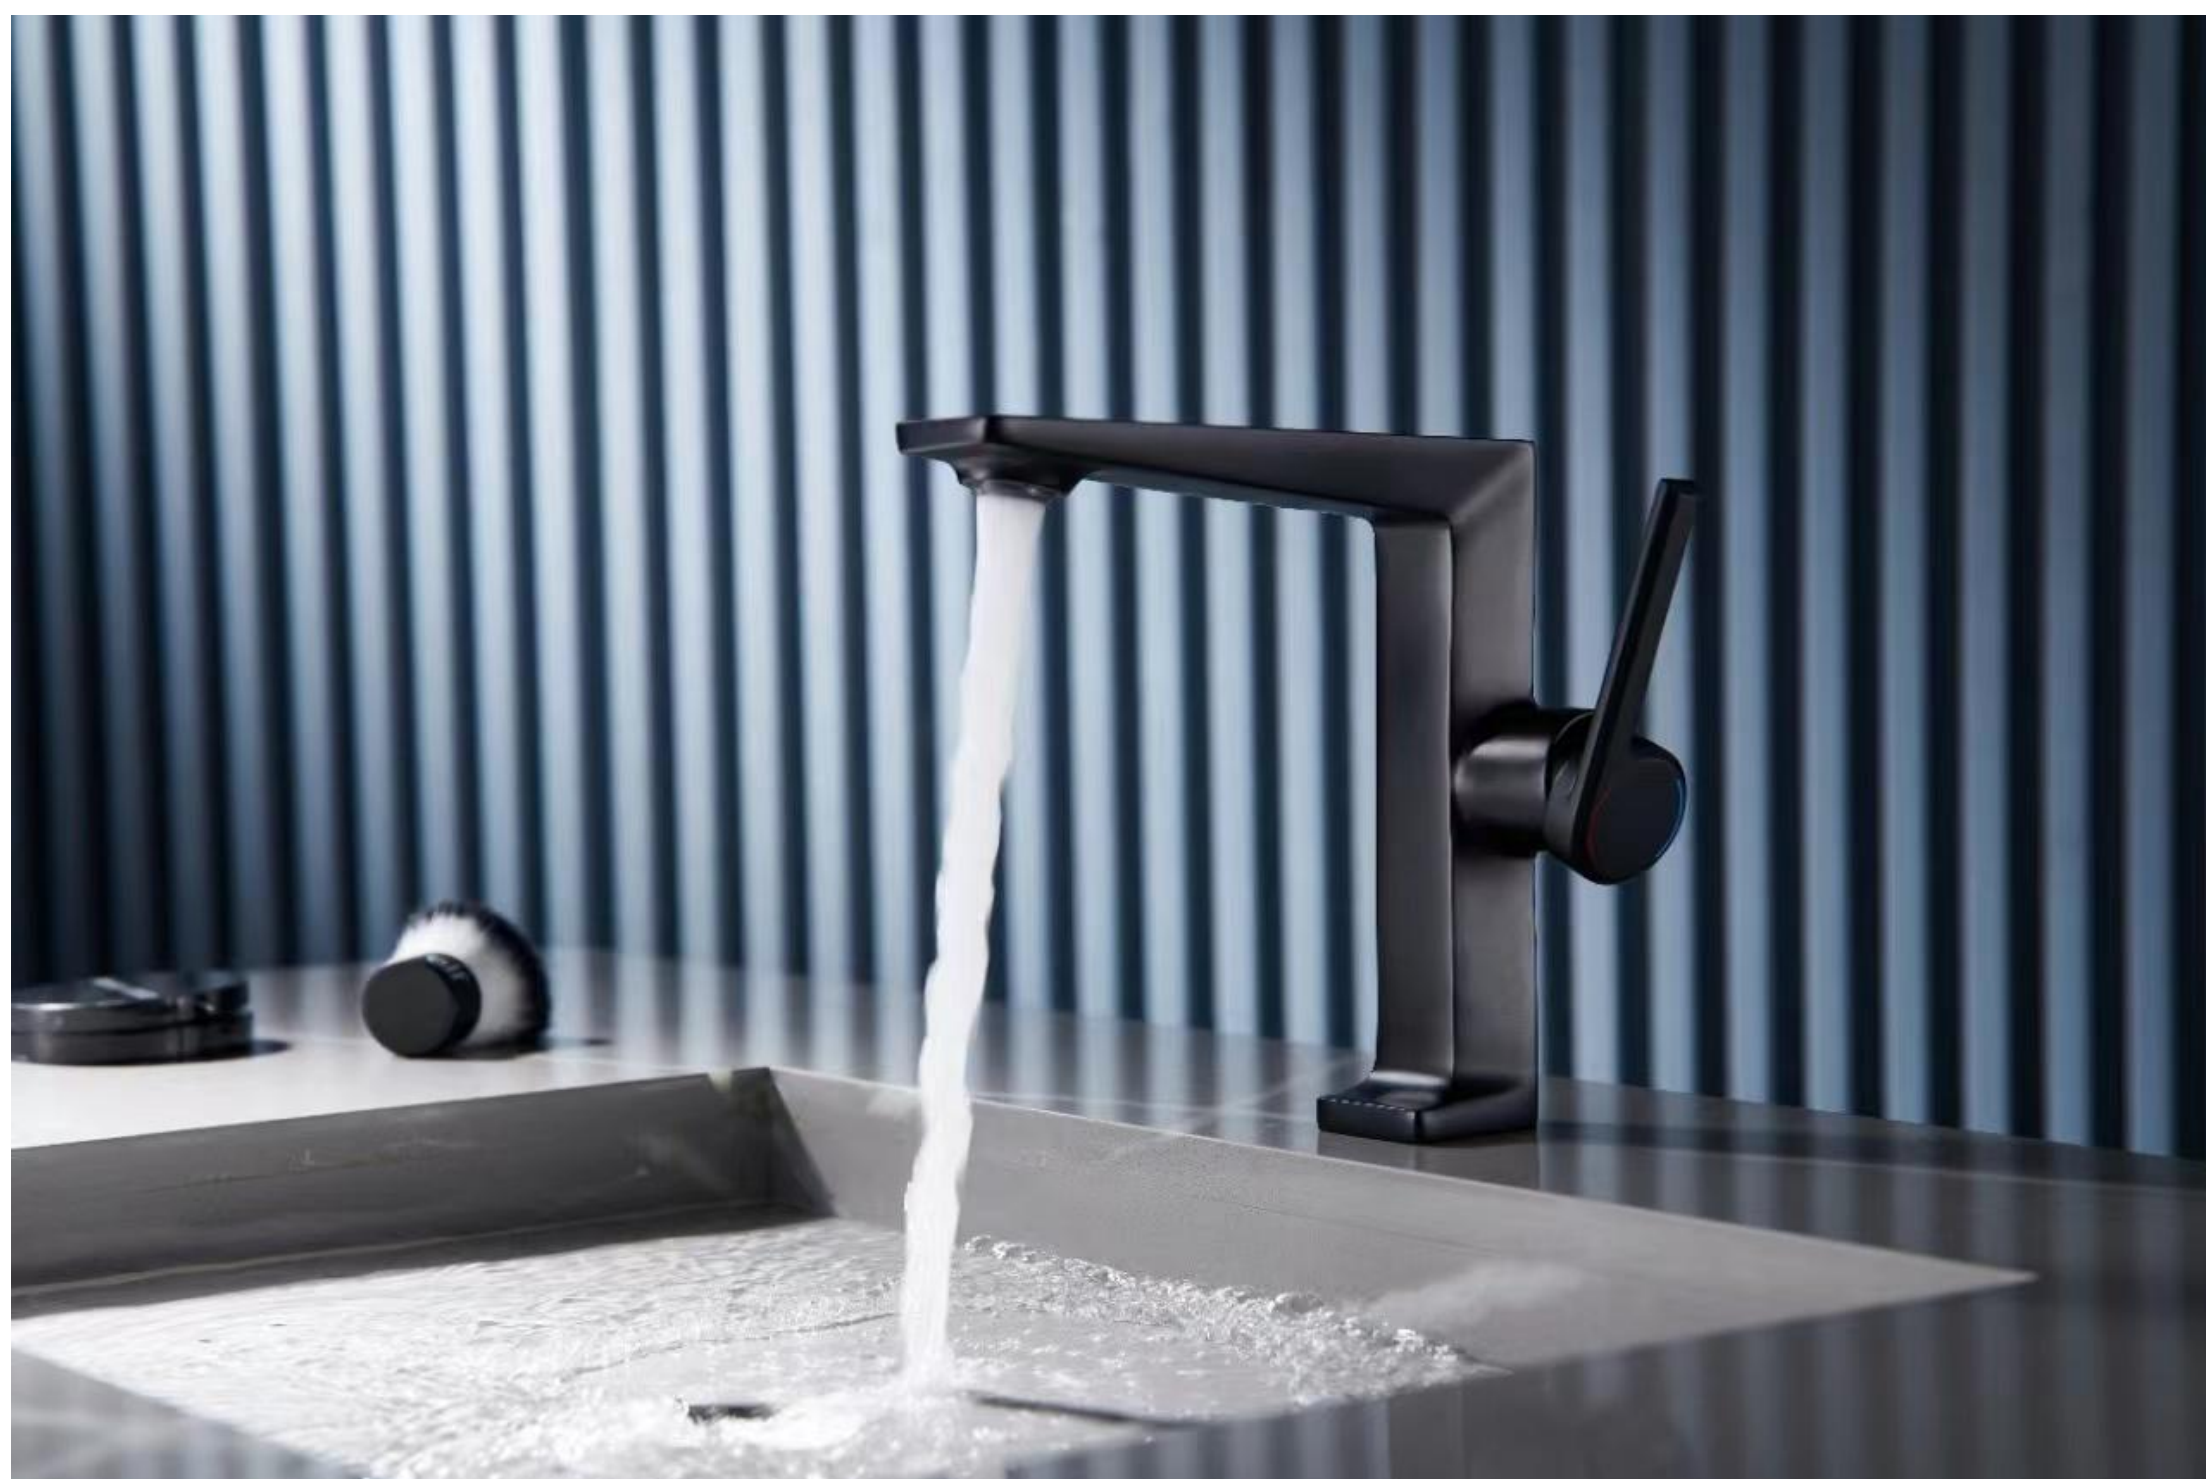

T-002 颜色面盆系列