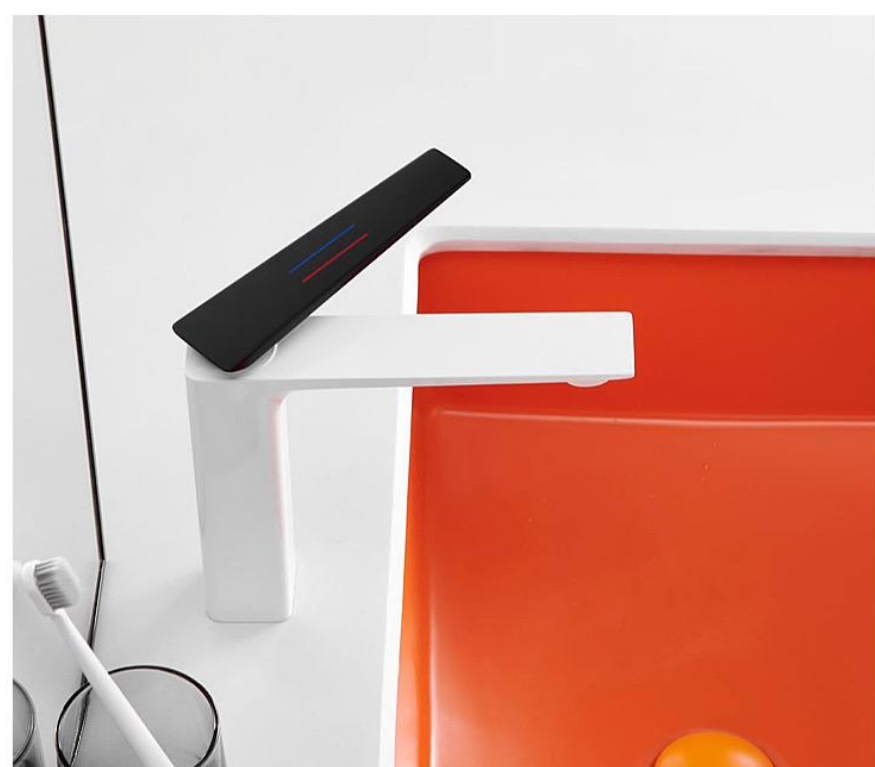

T-003 颜色系列面盆