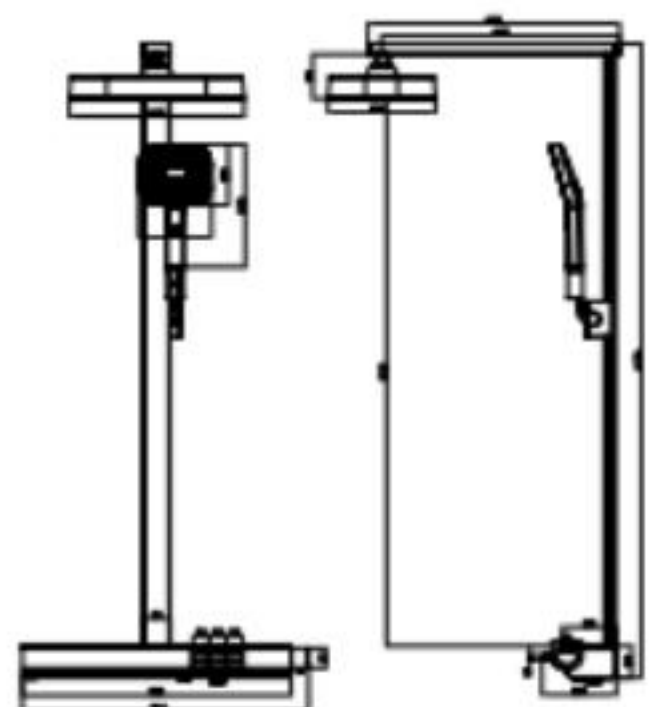

S52QH
智能淋浴龙头
Bathub mixer
表面颜色: 拉丝枪灰
Finish: Brushed Gunmetal

S52W
智能淋浴龙头
Bathub mixer
表面颜色: 白色
Finish: White

淋浴产品尺寸:

淋浴产品尺寸:

每一次设计, 都是对品质的执着。
我们创造的不仅是产品,
更是一种生活艺术, 匠心工艺, 设计为本, 品质至上。
Every design attribute to the. What we create is not only a product, but also a kind of texture living art. Craftsmanship,
design-based, born for quality.