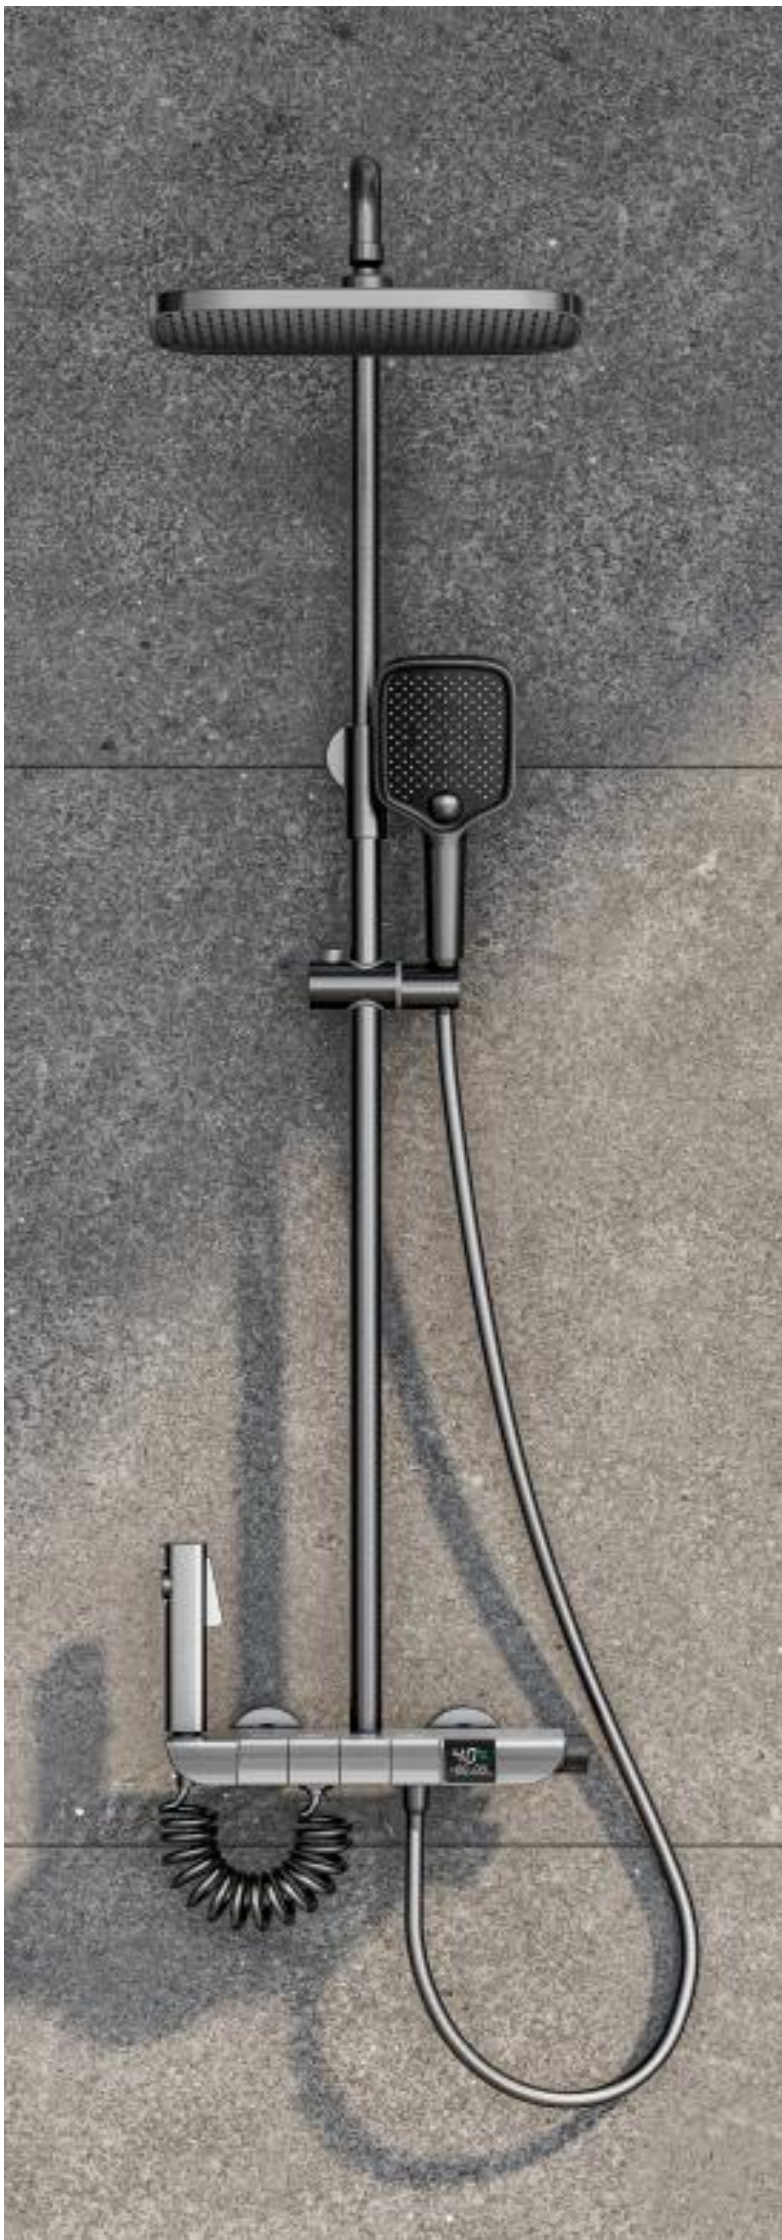

DIGITAL DISPLAY SHOWER

智能数显豪华淋浴