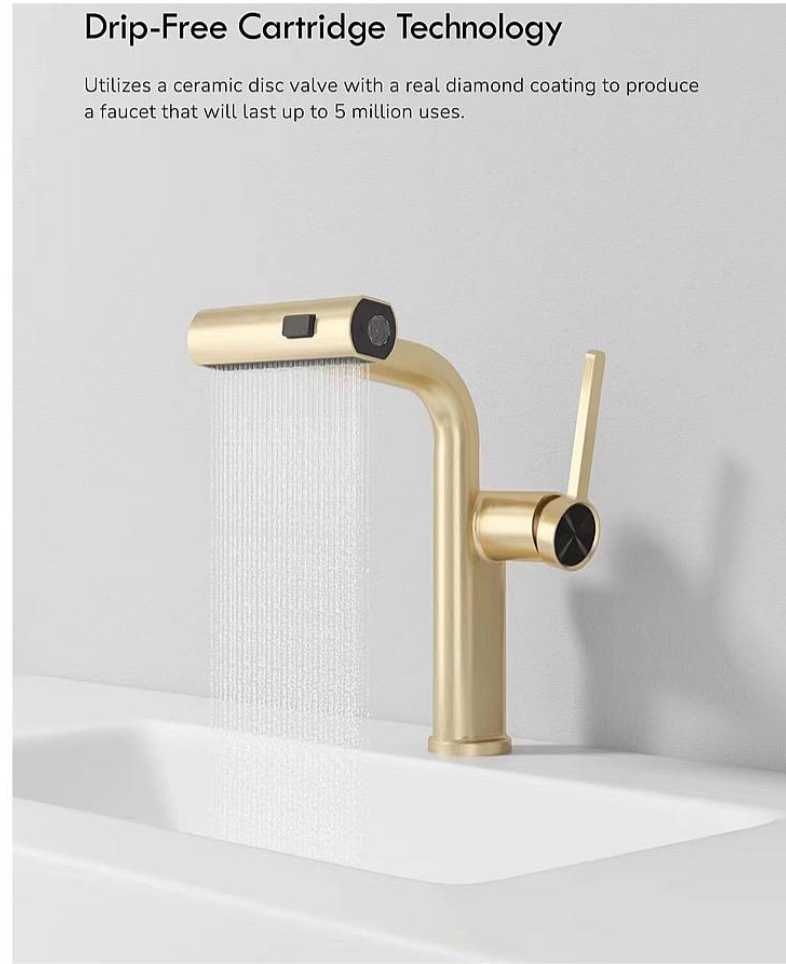

Drip-Free Cartridge Technology

Utilizes a ceramic disc valve with a real diamond coating to produce a faucet that will last up to 5 million uses.