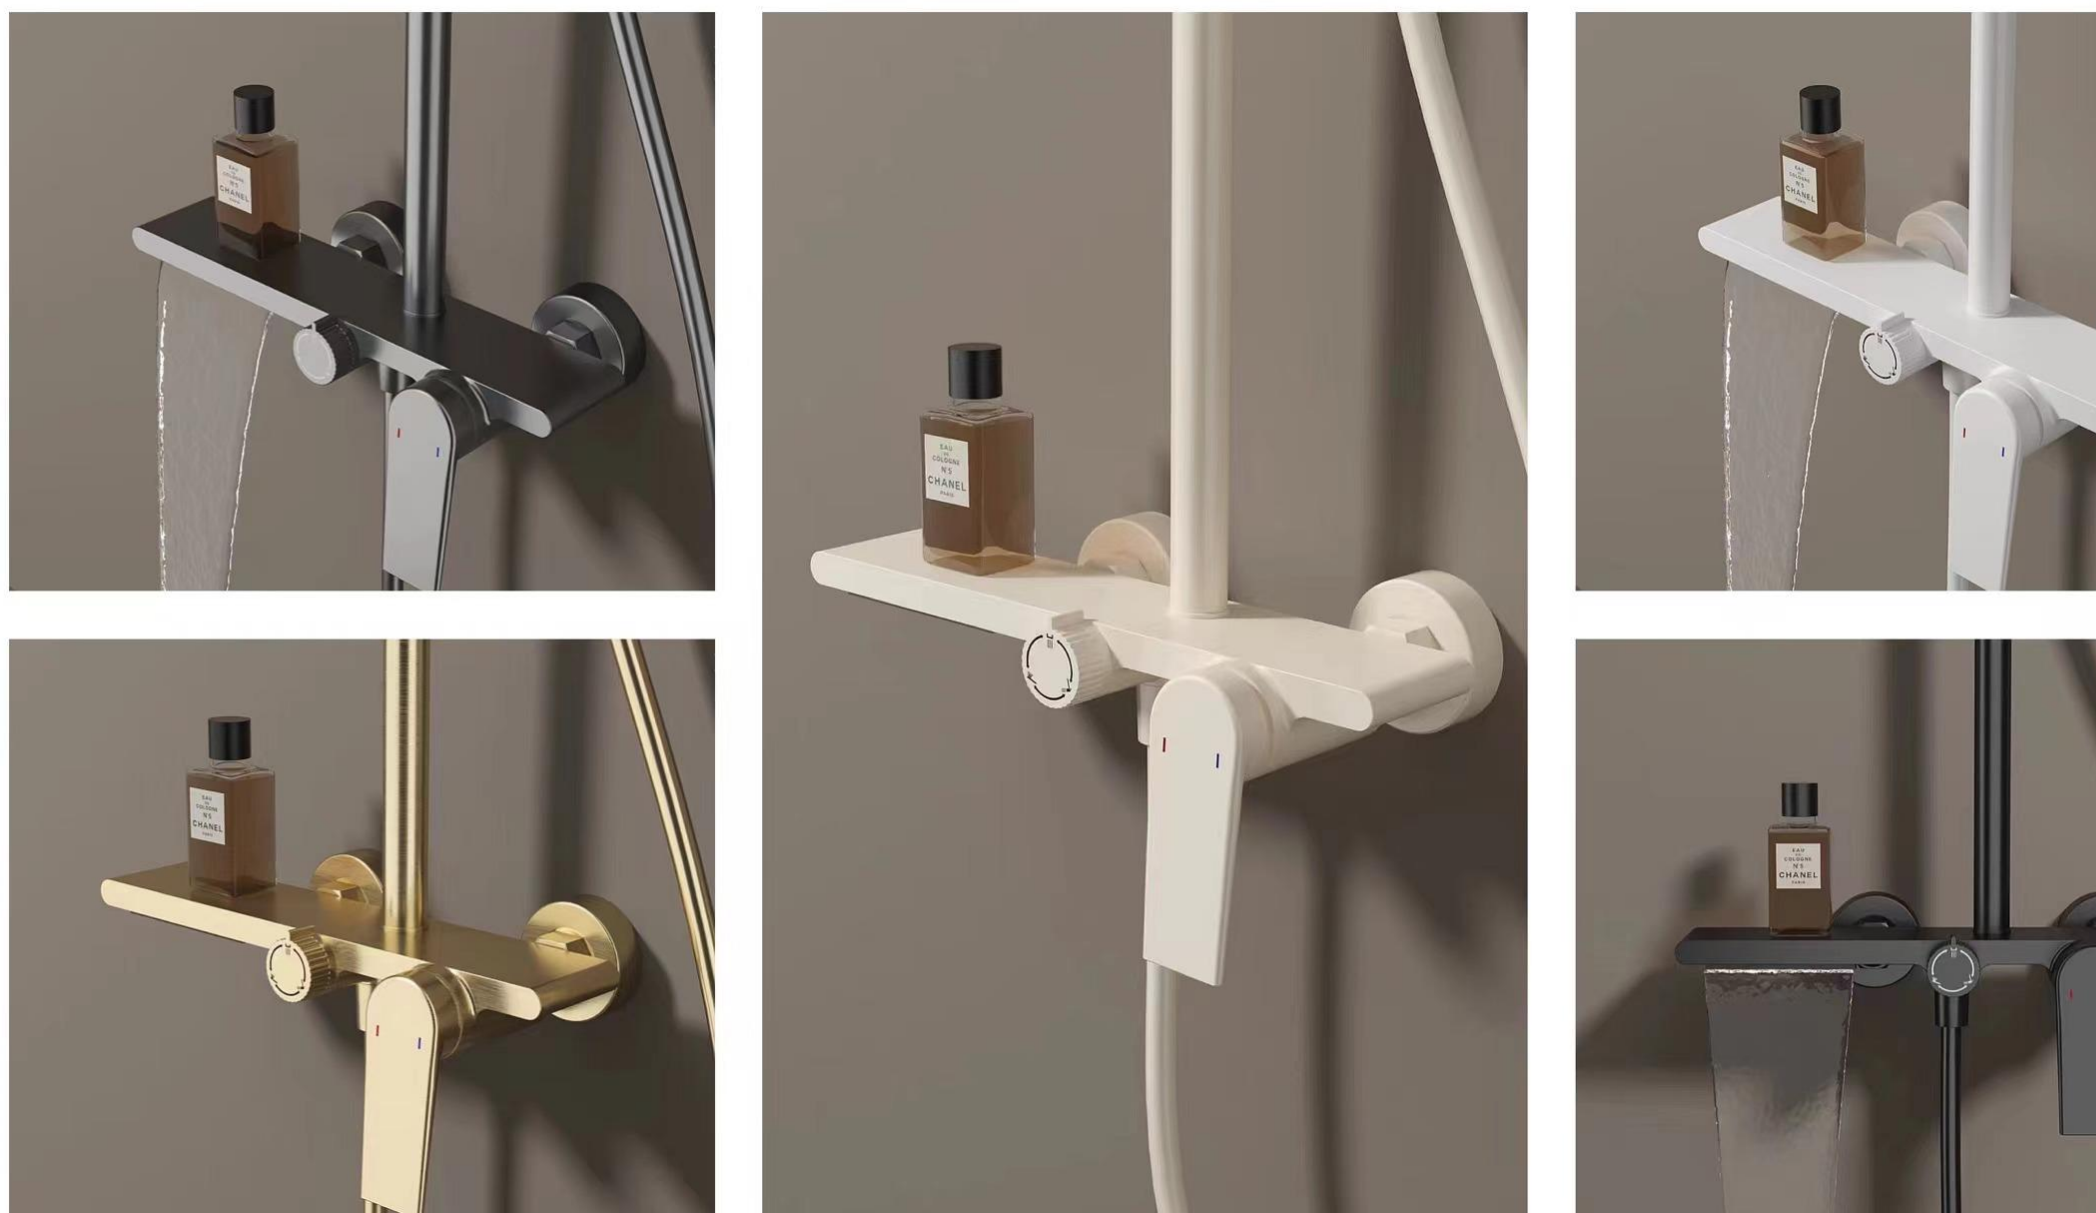

B3-MB
Matte Black
Basin mixer

B3-C
Chrome
Basin mixer

Color Matching

The products are made in Chrome, bold and elegant, and decorate your furniture design

Unit:mm

360° Degree Rotation

This kitchen sink faucet are 360° Rotating design, can be used for 1 or 2 sinks. High quality ceramic cartridge can reduce leak point.

Smooth Lines

The water drop shaped spout not only contributes to its aesthetic appeal but also provides an ergonomic grip for easy handling.

B3 抽拉（可数显）高端大气

简易两功能大平板高端款

6015 系列花洒 家庭装 酒店款 优选款

6015 套装系列款效果图

B2 飞雨面盆 菜盆冷热龙头

Drip-Free Cartridge Technology

Utilizes a ceramic disc valve with a real diamond coating to produce a faucet that will last up to 5 million uses.

Drip-Free Cartridge Technology

Utilizes a ceramic disc valve with a real diamond coating to produce a faucet that will last up to 5 million uses.

Elegant & Dynamic Design

Elegant freehand brushwork, nobleness and romance. Radiate life sentiment seeking for nobleness but minimalism.

Automatic Pull-Down Operation

Push the faucet head to automatically activate the flow of water, and release to instantly stop water off as the head retracts back into place.