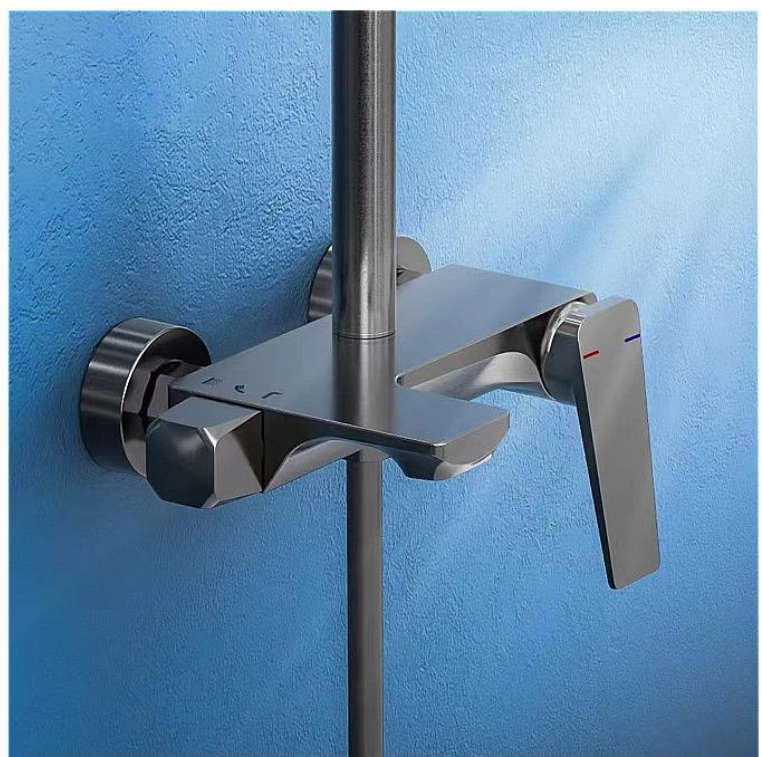

Merry
Christmas

AIM

菜盆系列

LEADING SANITARY FASHION

Sweet Girl

Want to give you a hug
let the world know.

LF1008 颜色系列

6001 系列花洒