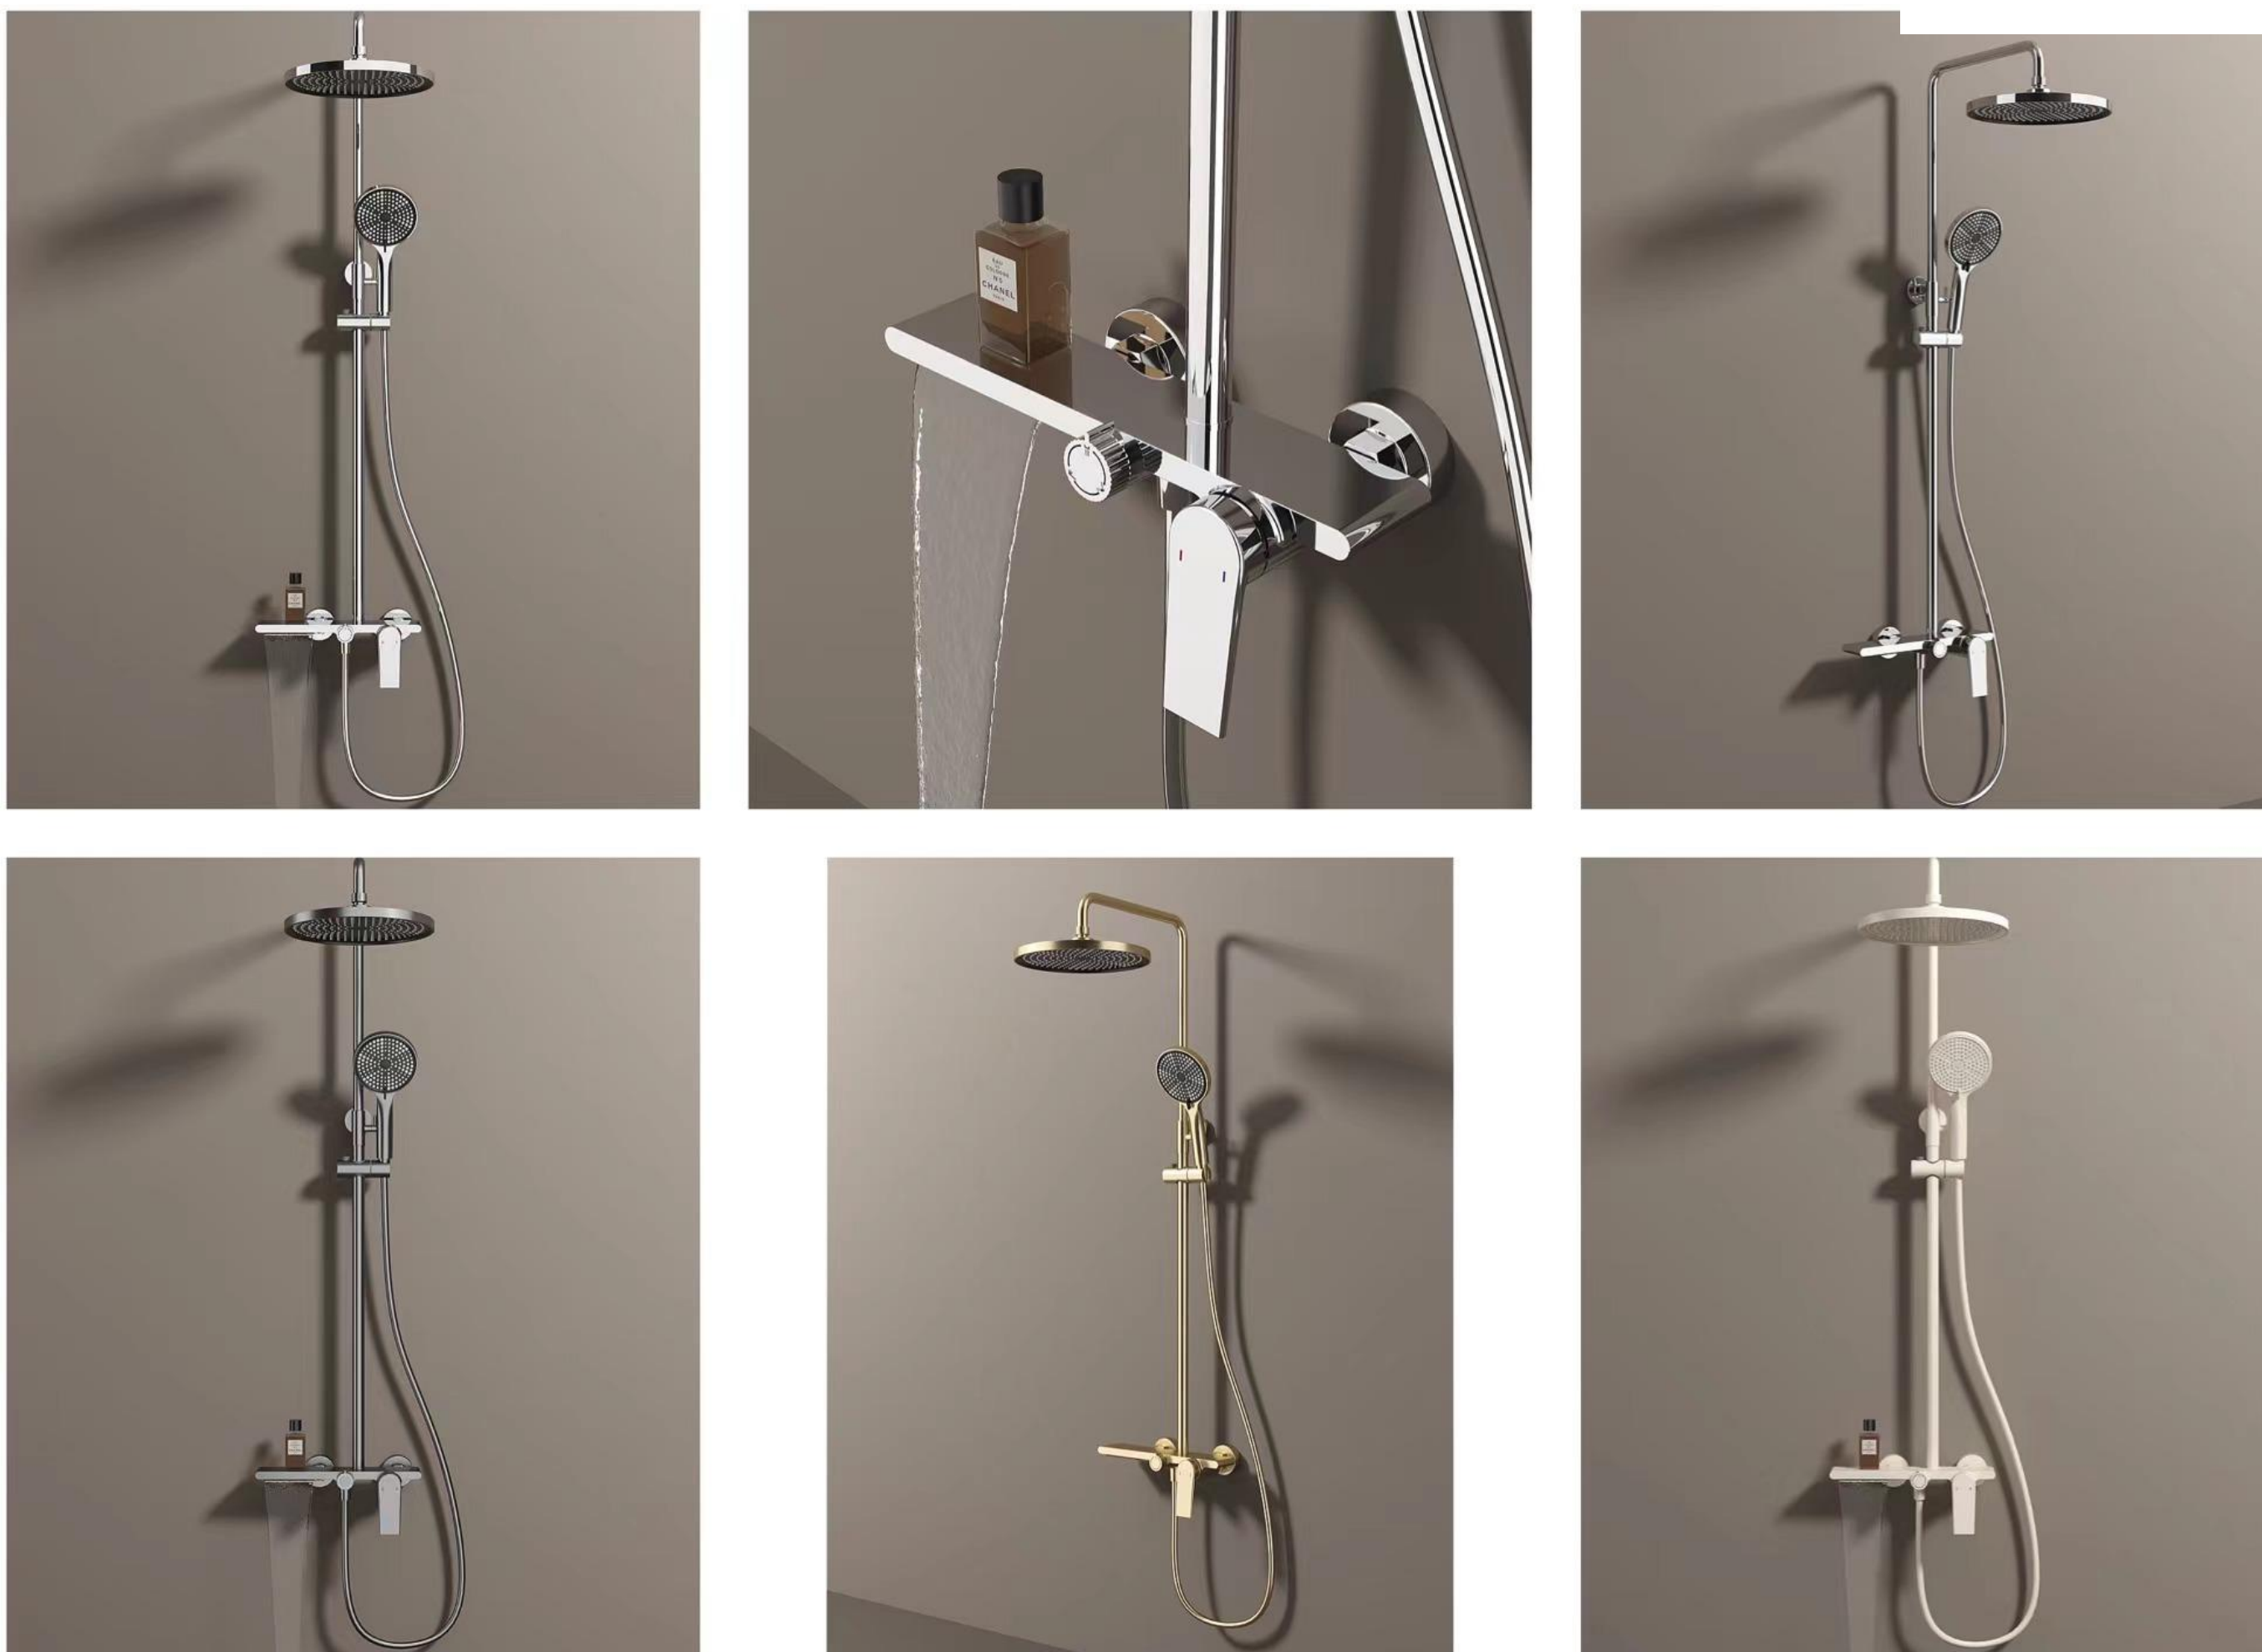

Smooth Lines

The water drop shaped spout not only contributes to its aesthetic appeal but also provides an ergonomic grip for easy handling.

B3 抽拉（可数显）高端大气

简易两功能大平板高端款

6015 系列花洒 家庭装 酒店款 优选款

6015 套装系列款效果图

B2 飞雨面盆 菜盆冷热龙头

Drip-Free Cartridge Technology

Utilizes a ceramic disc valve with a real diamond coating to produce a faucet that will last up to 5 million uses.

Drip-Free Cartridge Technology

Utilizes a ceramic disc valve with a real diamond coating to produce a faucet that will last up to 5 million uses.

Elegant & Dynamic Design

Elegant freehand brushwork, nobleness and romance. Radiate life sentiment seeking for nobleness but minimalism.

Automatic Pull-Down Operation

Push the faucet head to automatically activate the flow of water, and release to instantly stop water off as the head retracts back into place.