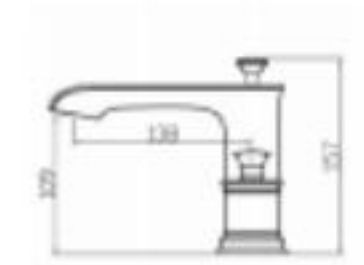

86801BC

单芯单把龙头
Single handle basin mixer
表面颜色: 哑黑
Finish: Black

86801CW

单芯单把龙头
Single handle basin mixer
表面颜色: 白色+银色
Finish: White+chrome

86807BC

三孔单把龙头
3-holes basin mixer
表面颜色: 哑黑
Finish: Black

86807R

三孔单把龙头
3-holes basin mixer
表面颜色: 哑黑
Finish: ORB

86801R

单芯单把龙头
Single handle basin mixer
表面颜色: ORB
Finish: ORB

86801M

单芯单把龙头
Single handle basin mixer
表面颜色: 玫瑰金
Finish: Rose gold

86807M

三孔单把龙头
3-holes basin mixer
表面颜色: 玫瑰金
Finish: Rose gold

86807

三孔单把龙头
3-holes basin mixer
表面颜色: 银色
Finish: Chrome

86801T

单芯单把龙头
Single handle basin mixer
表面颜色: 金色
Finish: Gold

86801

单芯单把龙头
Single handle basin mixer
表面颜色: 银色
Finish: Chrome

SIZE/产品尺寸:

产品尺寸:

7301

单芯单把龙头
Single handle basin mixer
表面颜色: 银色
Finish: Chrome

7302

淋浴龙头
Shower mixer
表面颜色: 银色
Finish: Chrome

7309

淋浴花洒
Shower Set
表面颜色: 银色
Finish: Chrome

7301B

单芯单把龙头
Single handle basin mixer
表面颜色: 哑黑
Finish: Black

7302B

淋浴龙头
Shower mixer
表面颜色: 哑黑
Finish: Black

7309B

淋浴花洒
Shower Set
表面颜色: 哑黑
Finish: Black