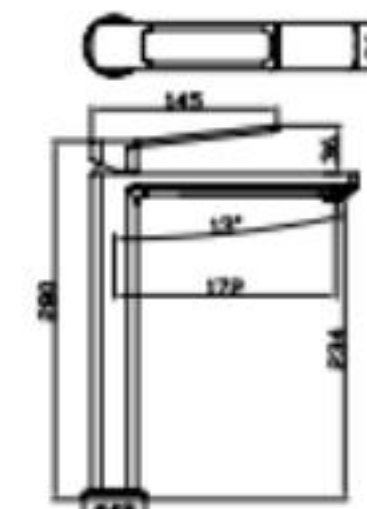

规格/产品尺寸:

7911G

单把盆龙头
Single handle basin mixer
表面颜色: 镀铬
Finish: Chrome

规格/产品尺寸:

7601QH

单把盆龙头
Single handle basin mixer
表面颜色: 拉丝枪灰
Finish: Brushed Gunmetal

7601GQH

单把盆龙头
Single handle basin mixer
表面颜色: 拉丝枪灰
Finish: Brushed Gunmetal