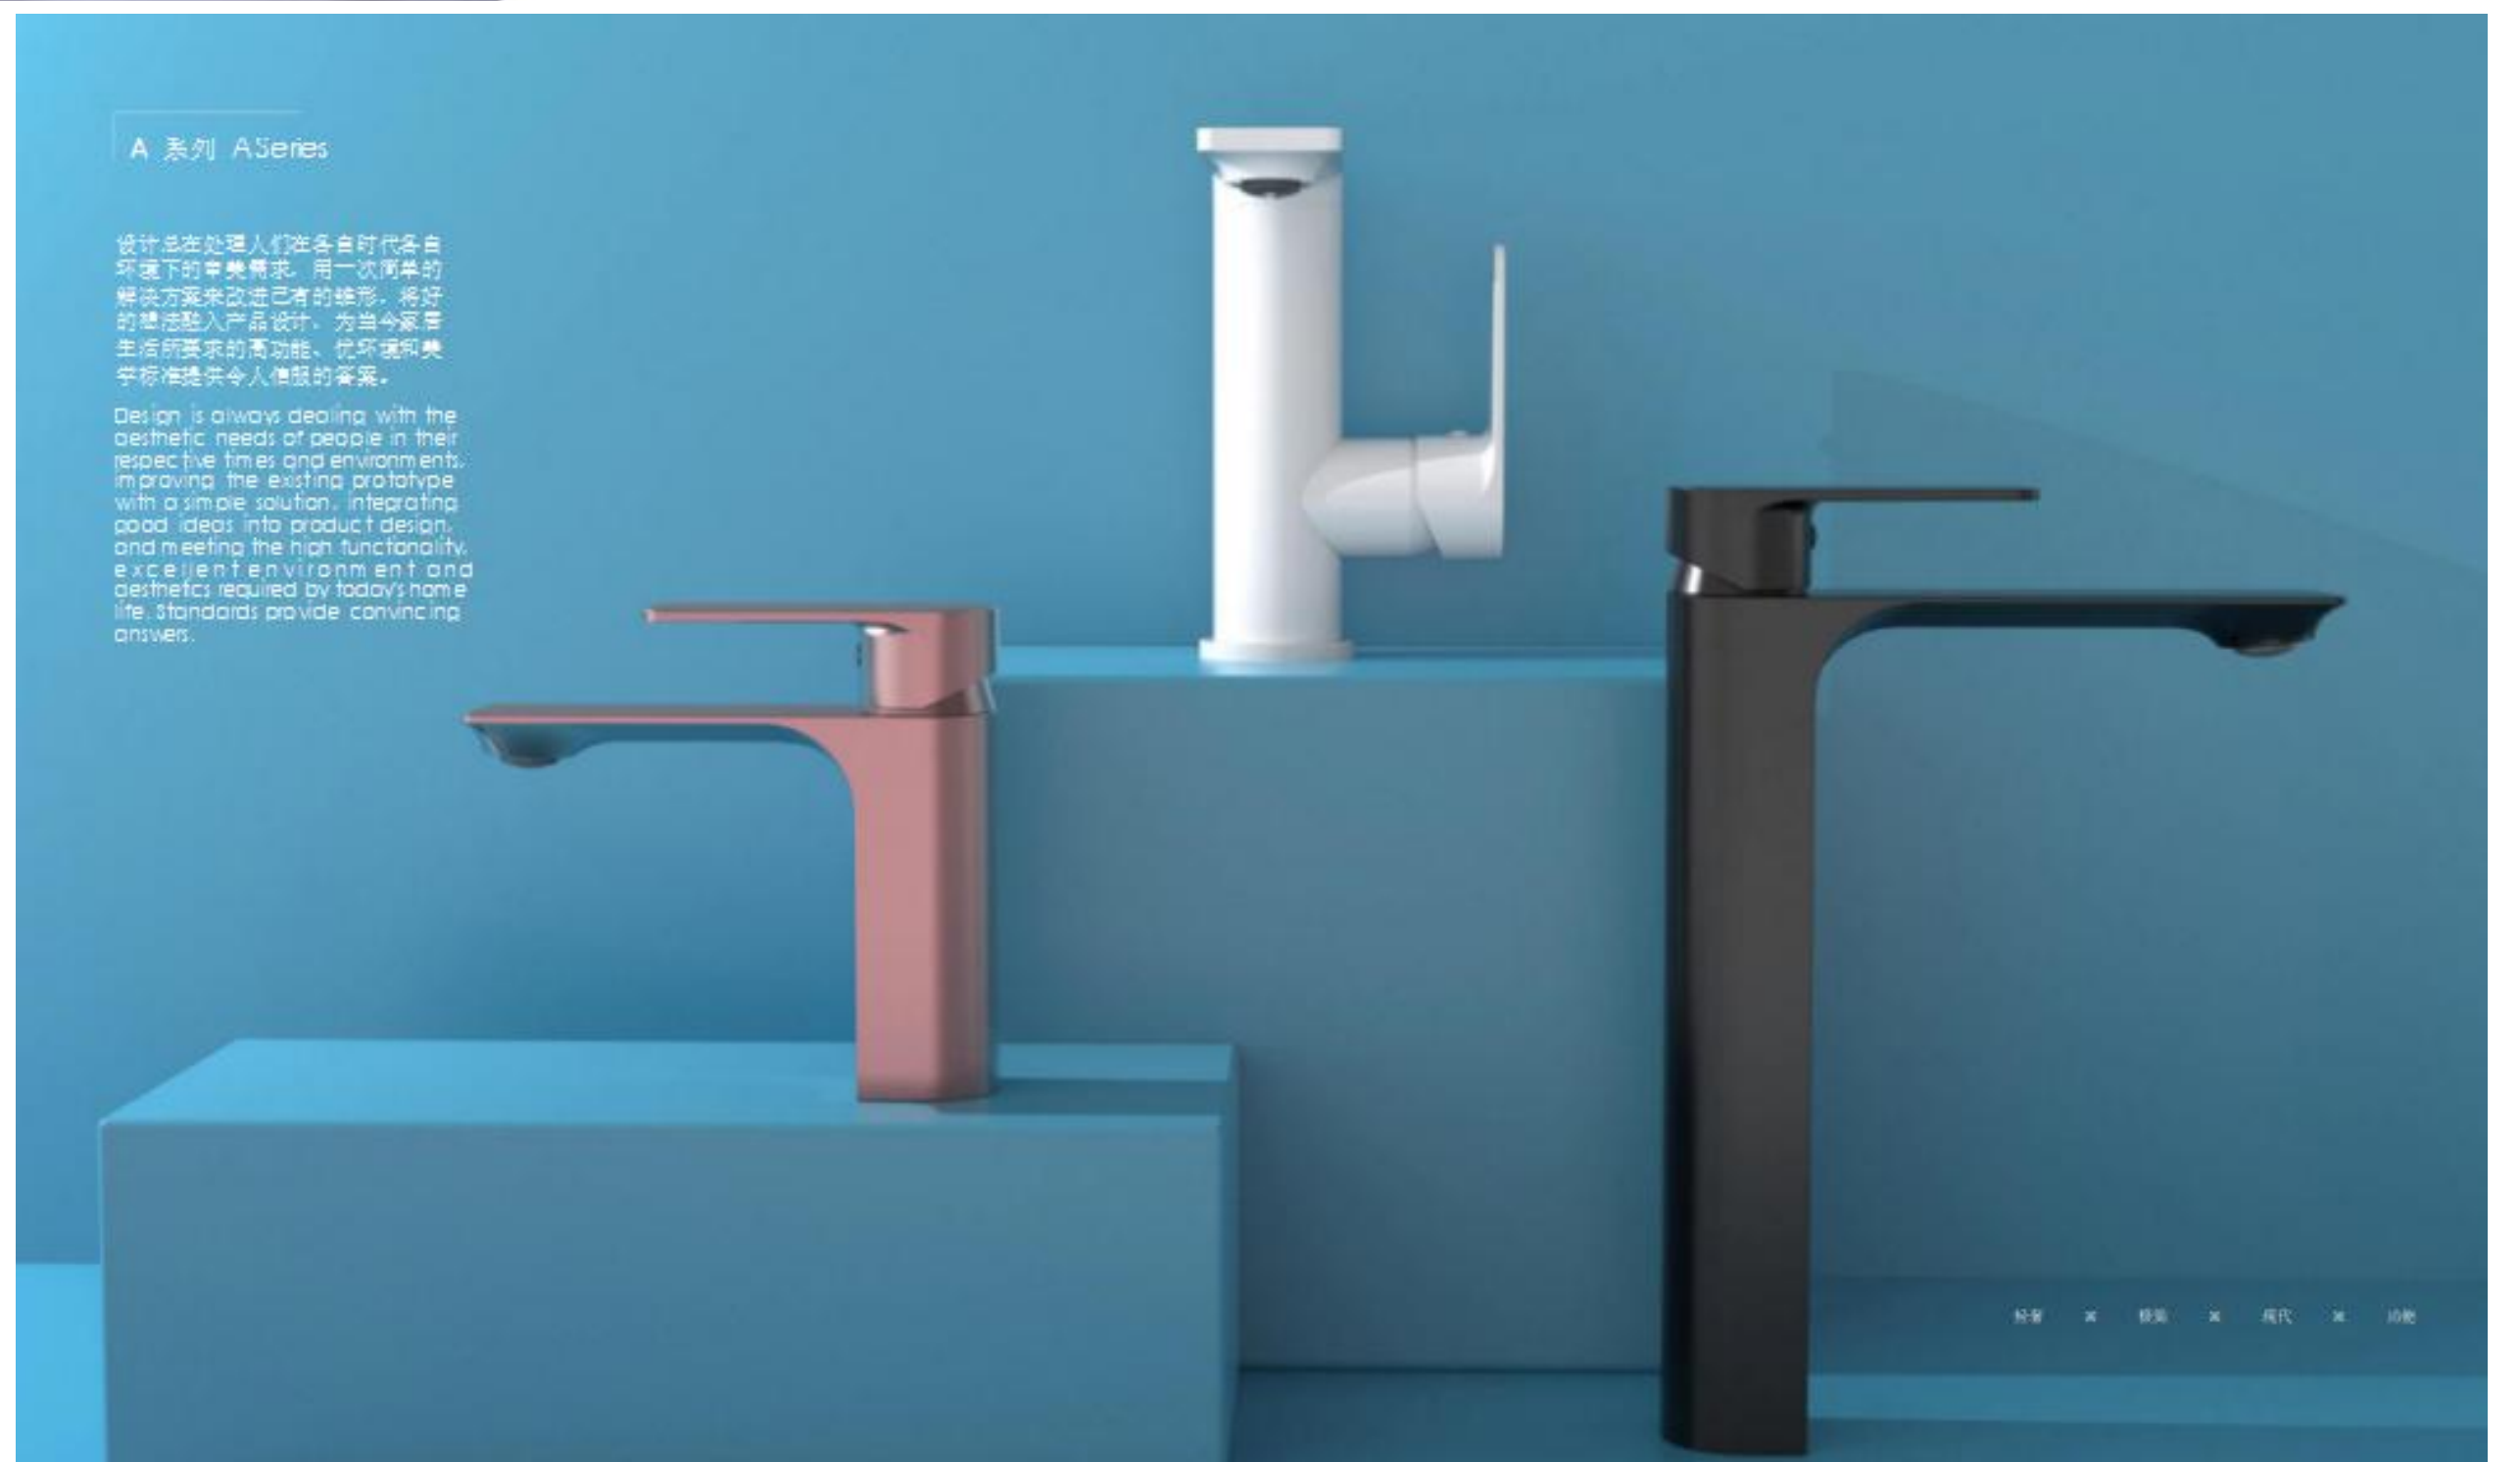

A系列 A Series

设计总是在处理人们在各自时代各自环境下的审美需求，用一次简单的解决方案来改进已有的情形，将好的想法融入产品设计，为当今家居生活所要求的实用性、安全性和美学标准提供令人信服的答案。