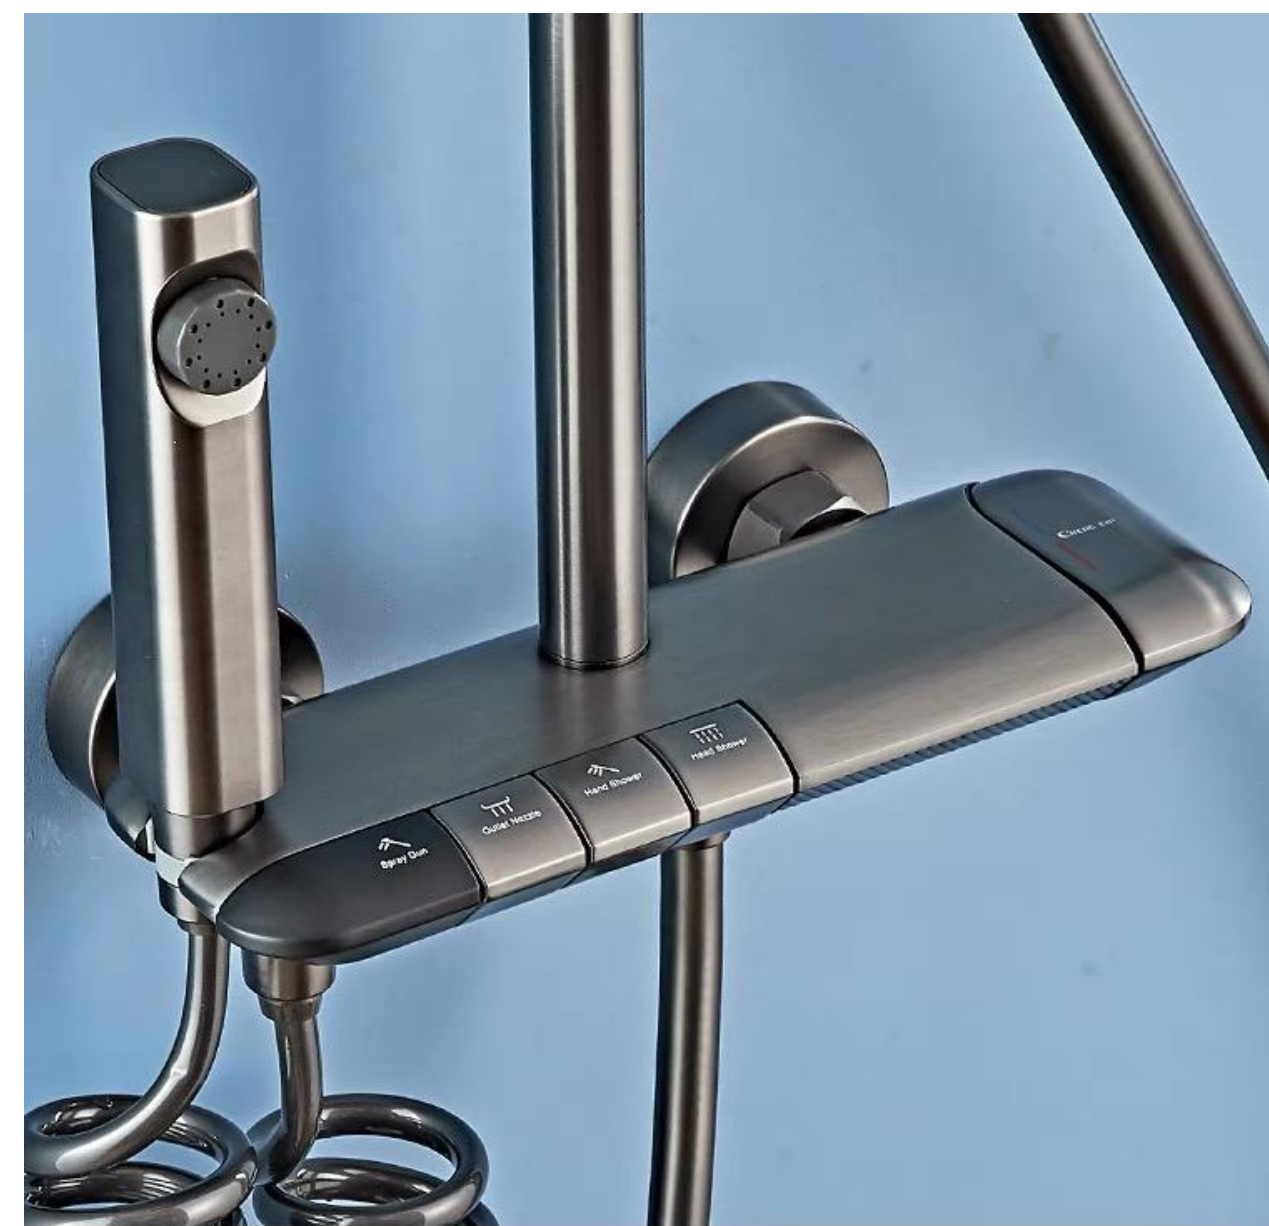

机械式按键
更耐久更实用

传统弹簧按键一堵塞就难回弹，水质好坏因听见其使用寿命，机械式按键无需弹簧，不暴力操作，可长久使用！