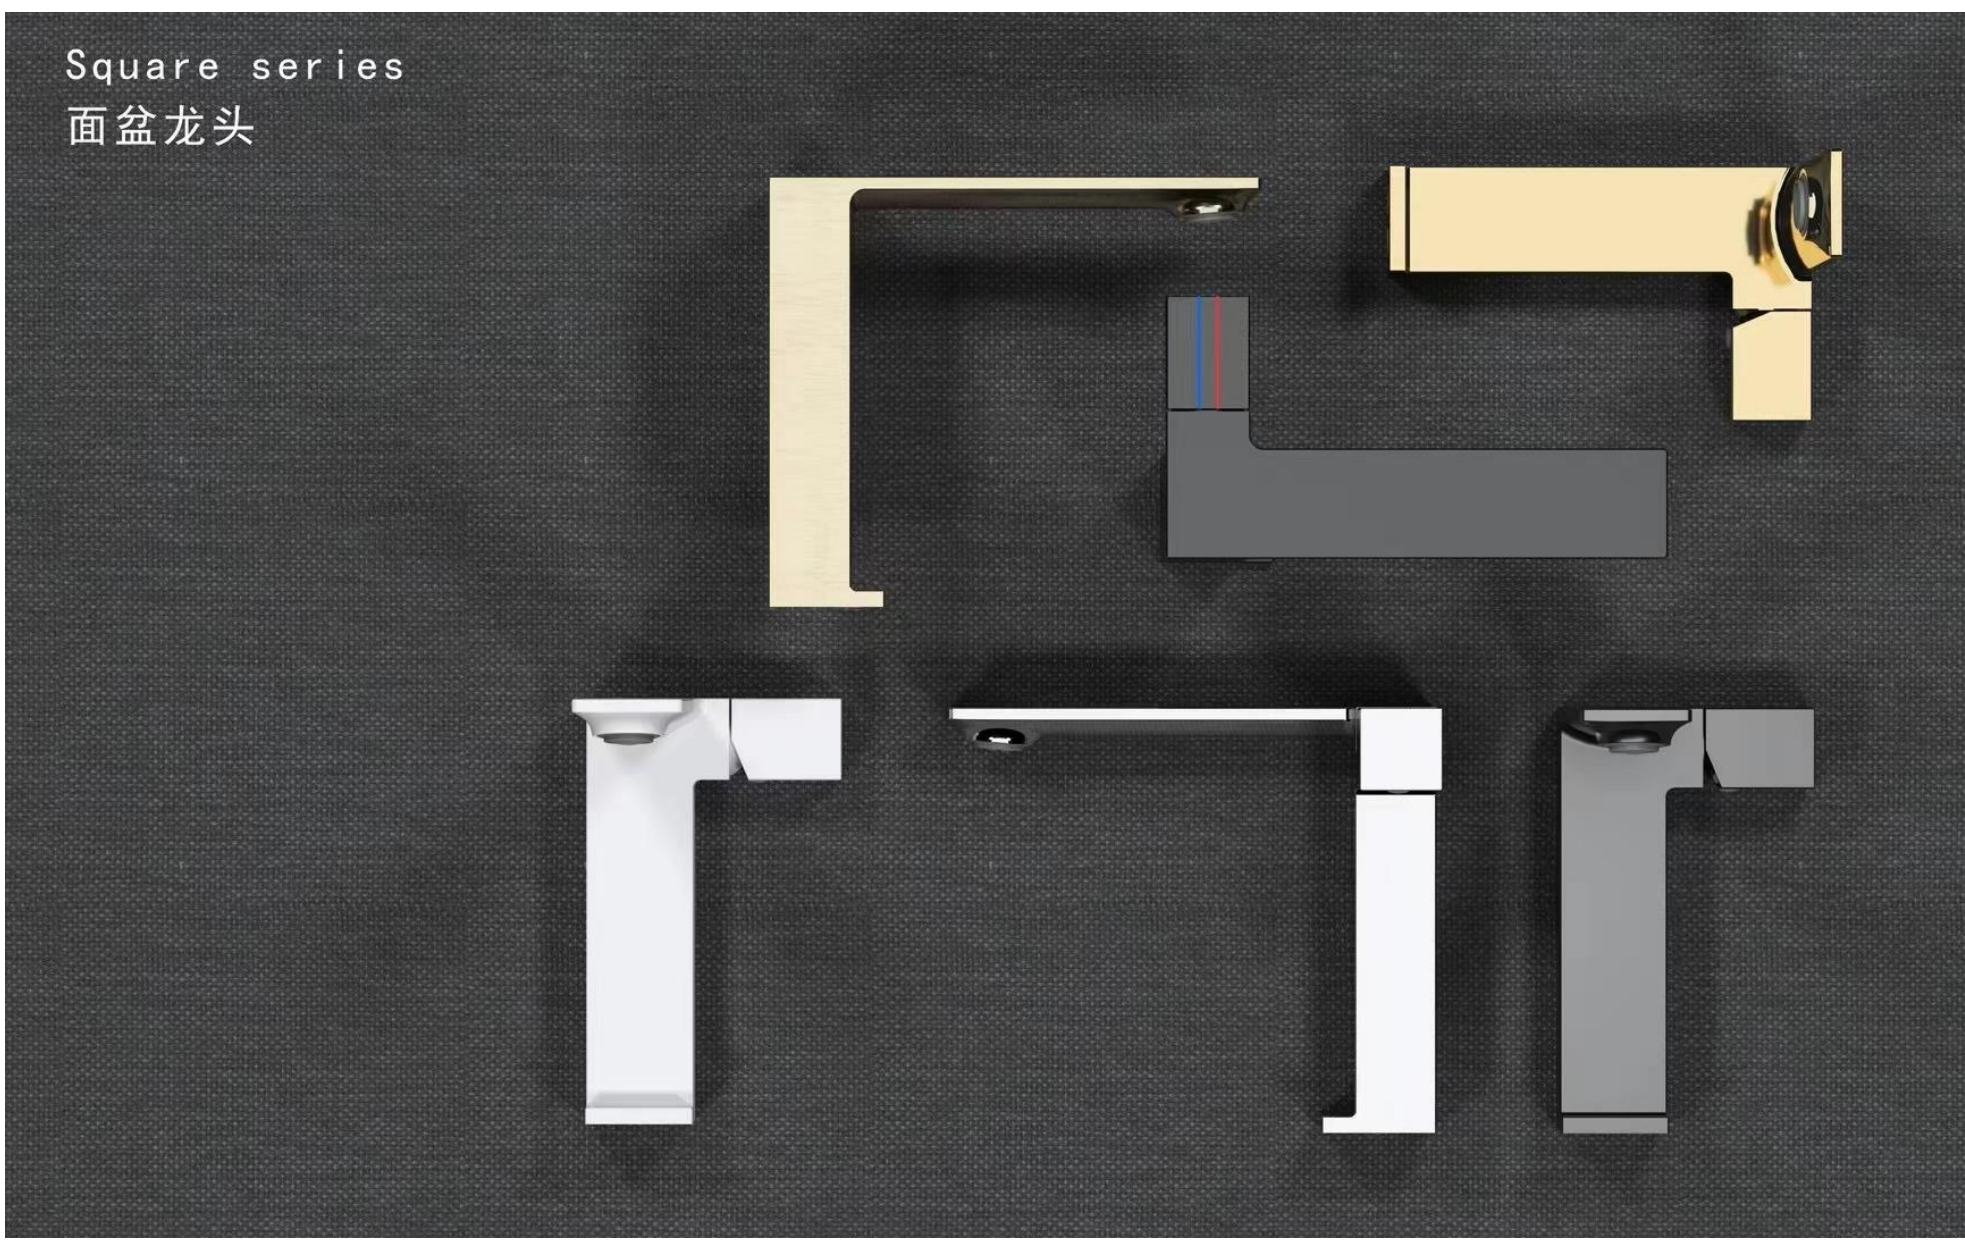

Merry
Christmas

AIM

菜盆系列

LEADING SANITARY FASHION

Sweet Girl

Want to give you a hug
let the world know.

LF1008 颜色系列

6001 系列花洒