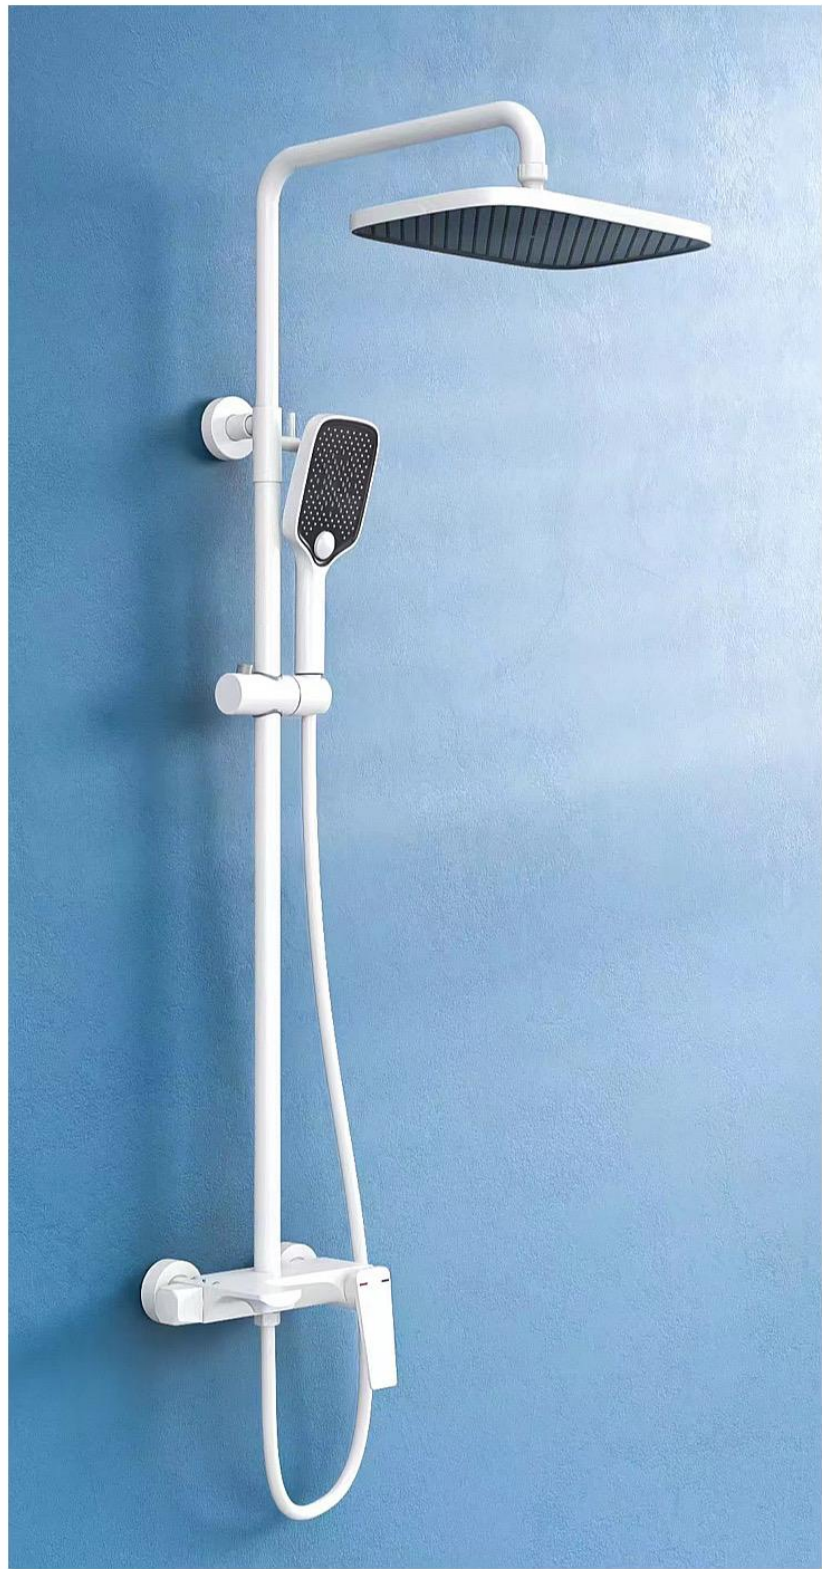

Merry
Christmas

AIM

菜盆系列

LEADING SANITARY FASHION

Sweet Girl

Want to give you a hug
let the world know.

LF1008 颜色系列

6001 系列花洒