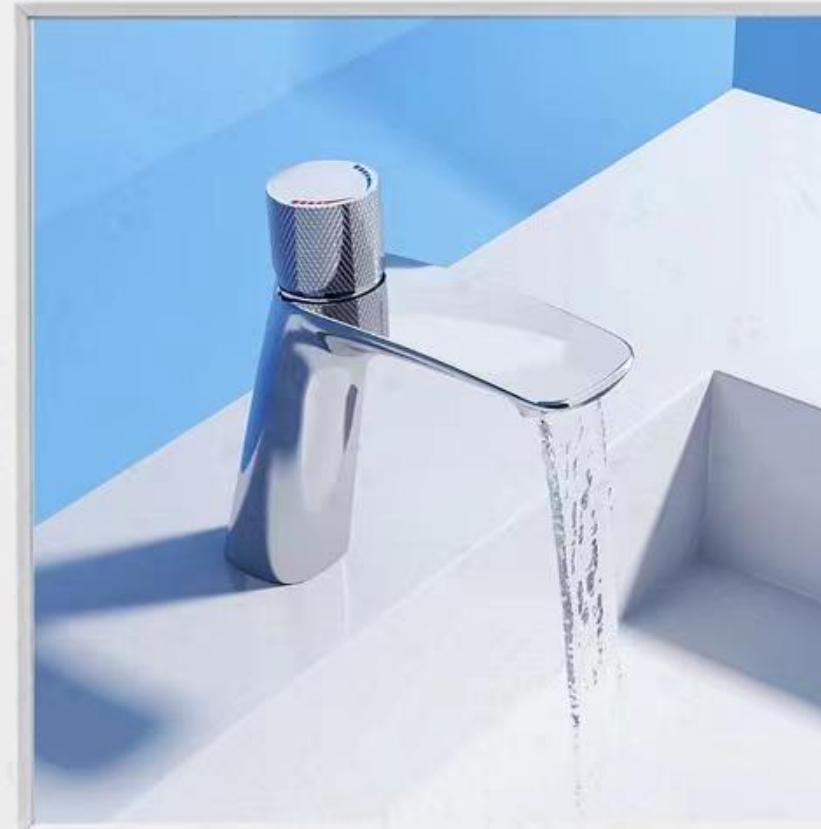

Together
打包浪漫