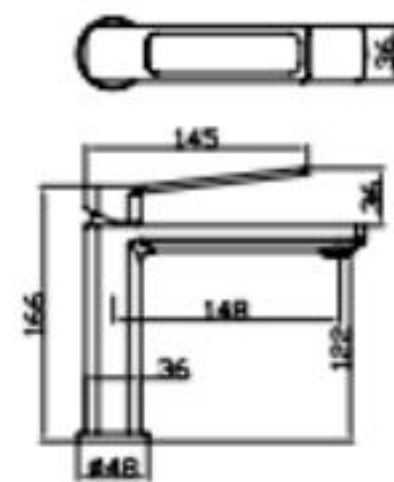

规格/产品尺寸:

7911G

单把盆龙头
Single handle basin mixer
表面颜色: 镀铬
Finish: Chrome

规格/产品尺寸:

7601QH

单把盆龙头
Single handle basin mixer
表面颜色: 拉丝枪灰
Finish: Brushed Gunmetal

7601GQH

单把盆龙头
Single handle basin mixer
表面颜色: 拉丝枪灰
Finish: Brushed Gunmetal