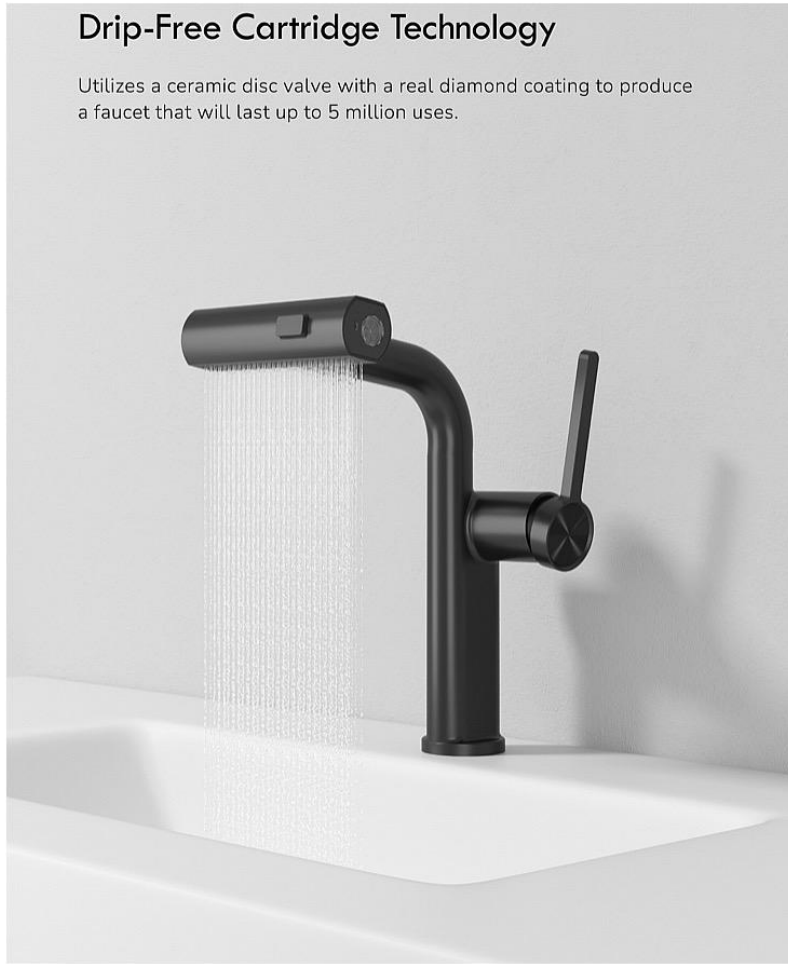

B2 飞雨面盆 菜盆冷热龙头

Drip-Free Cartridge Technology

Utilizes a ceramic disc valve with a real diamond coating to produce a faucet that will last up to 5 million uses.