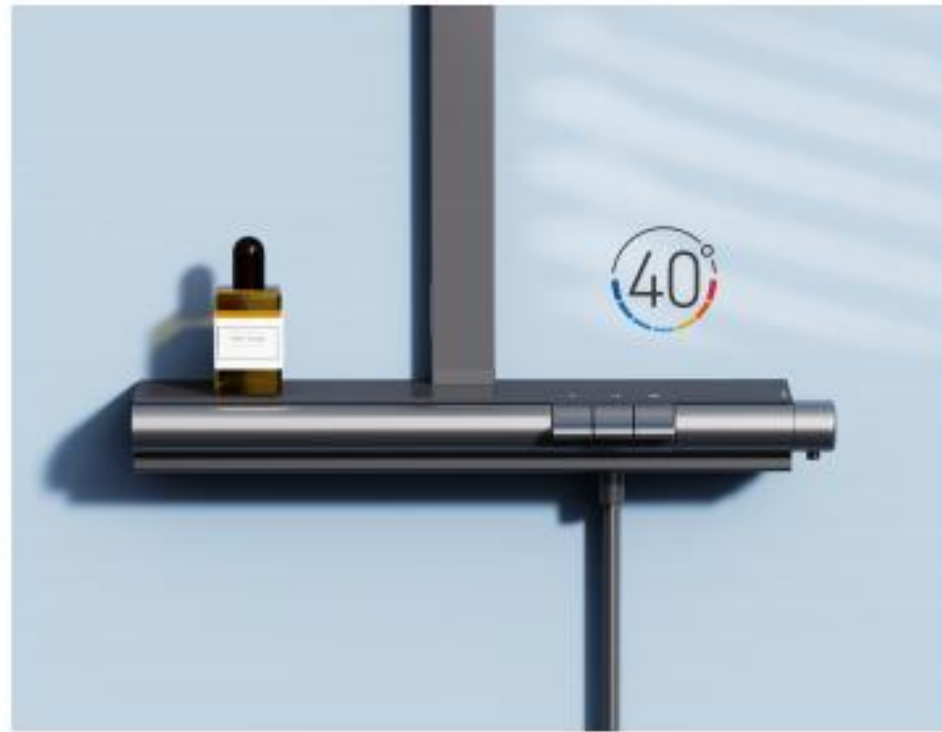

SQUARE AND CIRCLE

方圆的结合设计，大器不显，与卫浴中的独特风格，融入现代精神，
在简约中融合时尚与格调。

The design of combining square and circle is large but delicate. The inherent linear beauty and unique style, integrate nobility and fashion in simplicity.