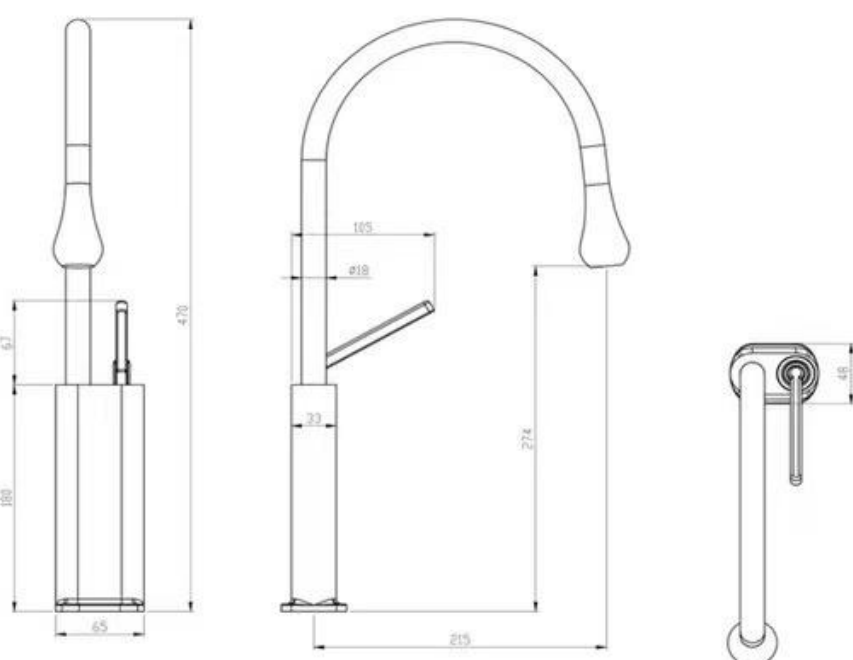

Color Matching

The products are made in Chrome, bold and elegant, and decorate your furniture design

Unit:mm

Item Weight
1.4kg

Kitchen Faucet With Pull Out Sprayer

Quiet Luxury/Easy Installation

COLOR MATCHING

Color Matching

The products are made in Chrome, bold and elegant, and decorate your furniture design

Unit:mm

360° Degree Rotation

Smooth Lines

B3 抽拉（可数显）高端大气