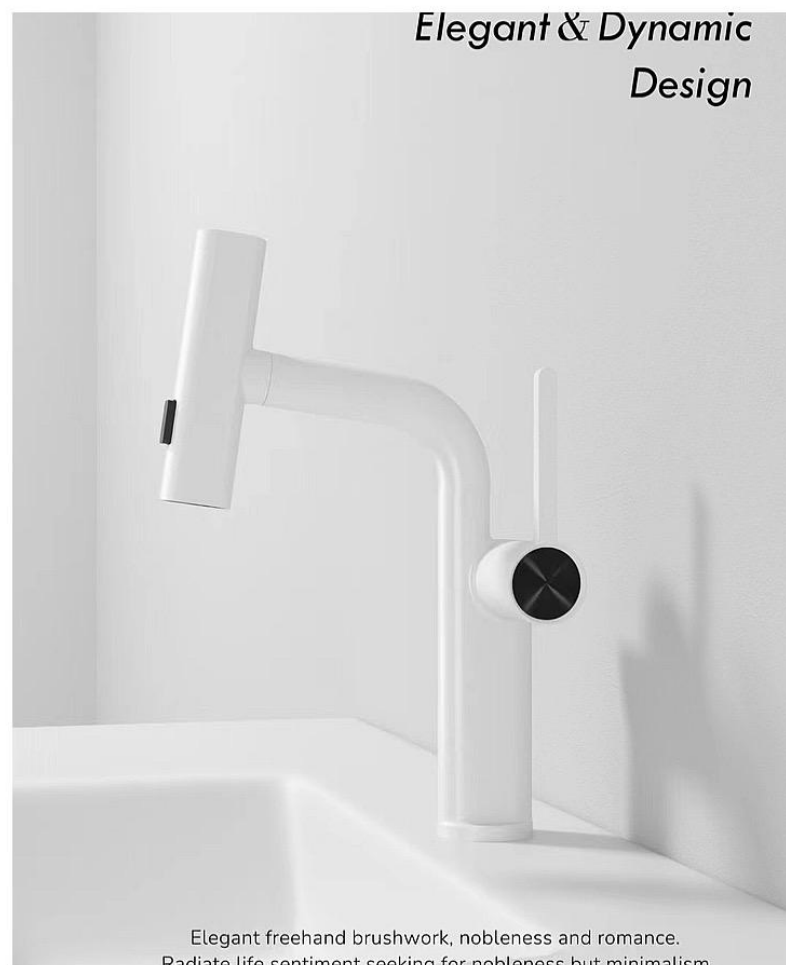

Elegant & Dynamic Design