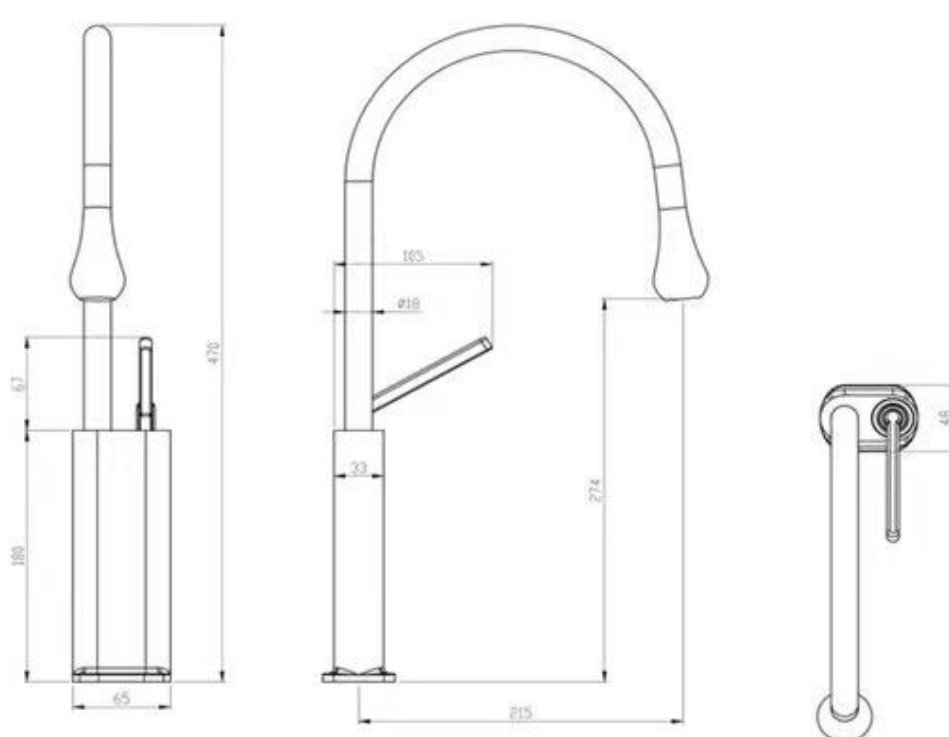

Color Matching

The products are made in Chrome, bold and elegant, and decorate your furniture design

Unit:mm