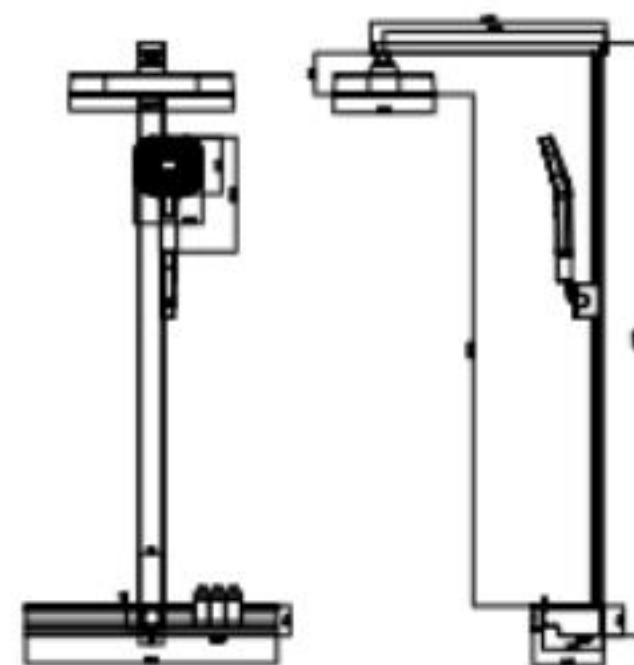

SQUARE AND CIRCLE

方圆的结合设计，大器不显，与卫浴中的独特风格，融入现代精神，
在简约中融合时尚与格调。

The design of combining square and circle is large but delicate. The inherent linear beauty and unique style, integrate nobility and fashion in simplicity.

S63QH

智能升降淋浴花洒
Shower Set
表面颜色：拉丝枪灰
Finish: Brushed Gunmetal

S63W

智能升降淋浴花洒
Shower Set
表面颜色：白色
Finish: White

S62QH

智能淋浴花洒
Bathub mixer
表面颜色：拉丝枪灰
Finish: Brushed Gunmetal

S62W

智能淋浴花洒
Bathub mixer
表面颜色：白色
Finish: White

S63

智能升降淋浴花洒
Shower Set
表面颜色：亮色
Finish: Chrome

淋浴产品尺寸:

淋浴产品尺寸: