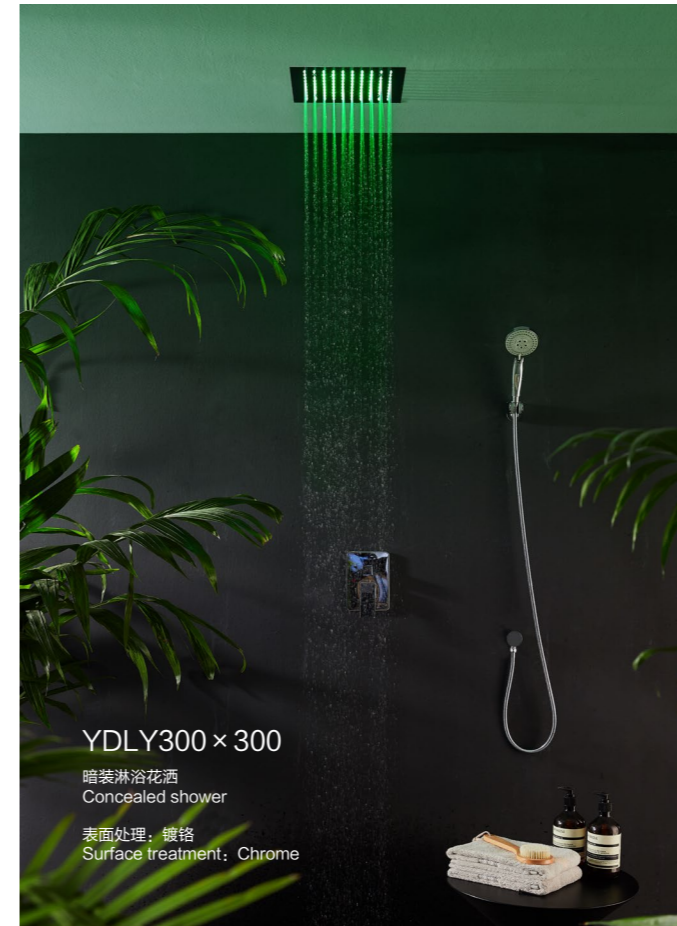

YDLY300 × 300
暗装淋浴花洒
Concealed shower
表面处理：镀铬
Surface treatment: Chrome