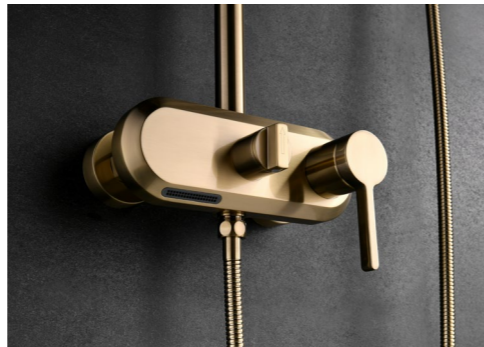

YD80-27L YD80-37L
面盆龙头
Basin faucet
表面处理: 拉丝金
Surface treatment: Drawing Gold