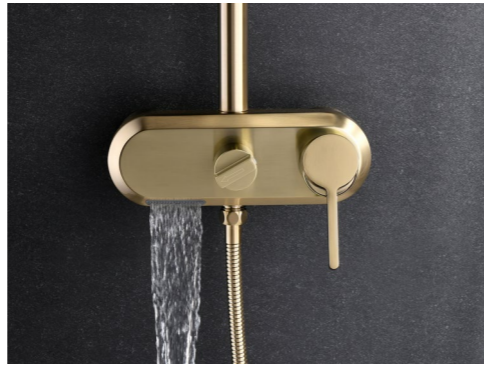

面盆龙头
Basin faucet

表面处理: 拉丝金
Surface treatment: Drawing Gold

YD88002-2

面盆龙头
Basin faucet

表面处理: 拉丝金
Surface treatment: Drawing Gold

YD88002-3

面盆龙头
Basin faucet

表面处理: 拉丝金
Surface treatment: Drawing Gold

YDSTE-1BG
大淋浴花洒套装
Shower set
表面处理: 拉丝金
Surface treatment: Drawing Gold

YDSTE-1MB
大淋浴花洒套装
Shower set
表面处理: 哑黑
Surface treatment: Black

YD80-27L YD80-37L
面盆龙头
Basin faucet
表面处理: 拉丝金
Surface treatment: Drawing Gold