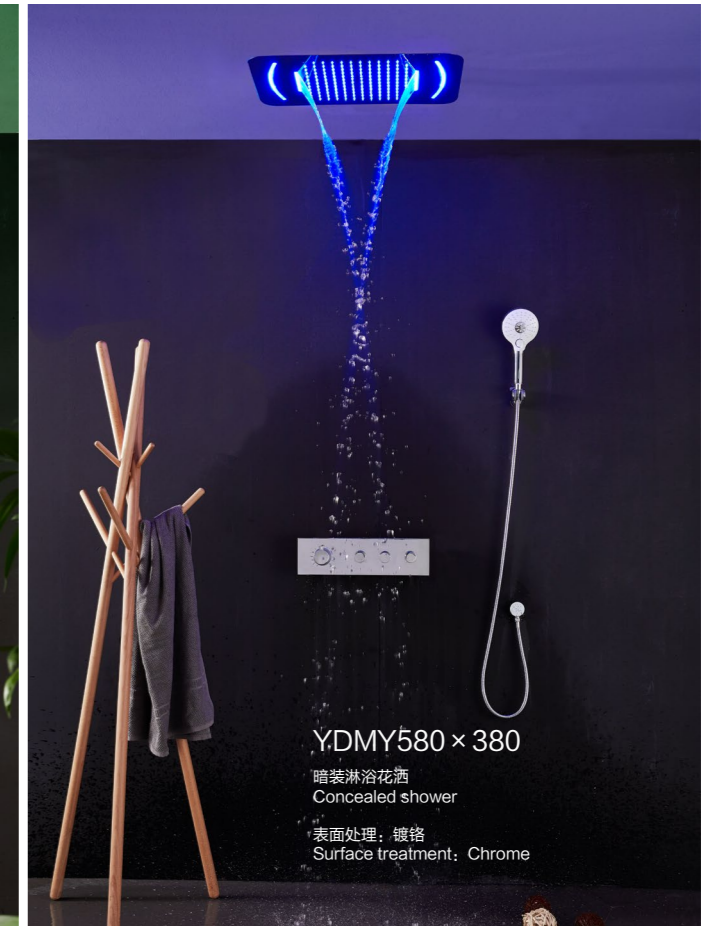

YDMY580 × 380
暗装淋浴花洒
Concealed shower
表面处理：镀铬
Surface treatment: Chrome