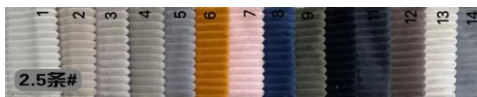

YS6059

Material: fabric+compression sponge

Small single: 86*90*75 (cm)