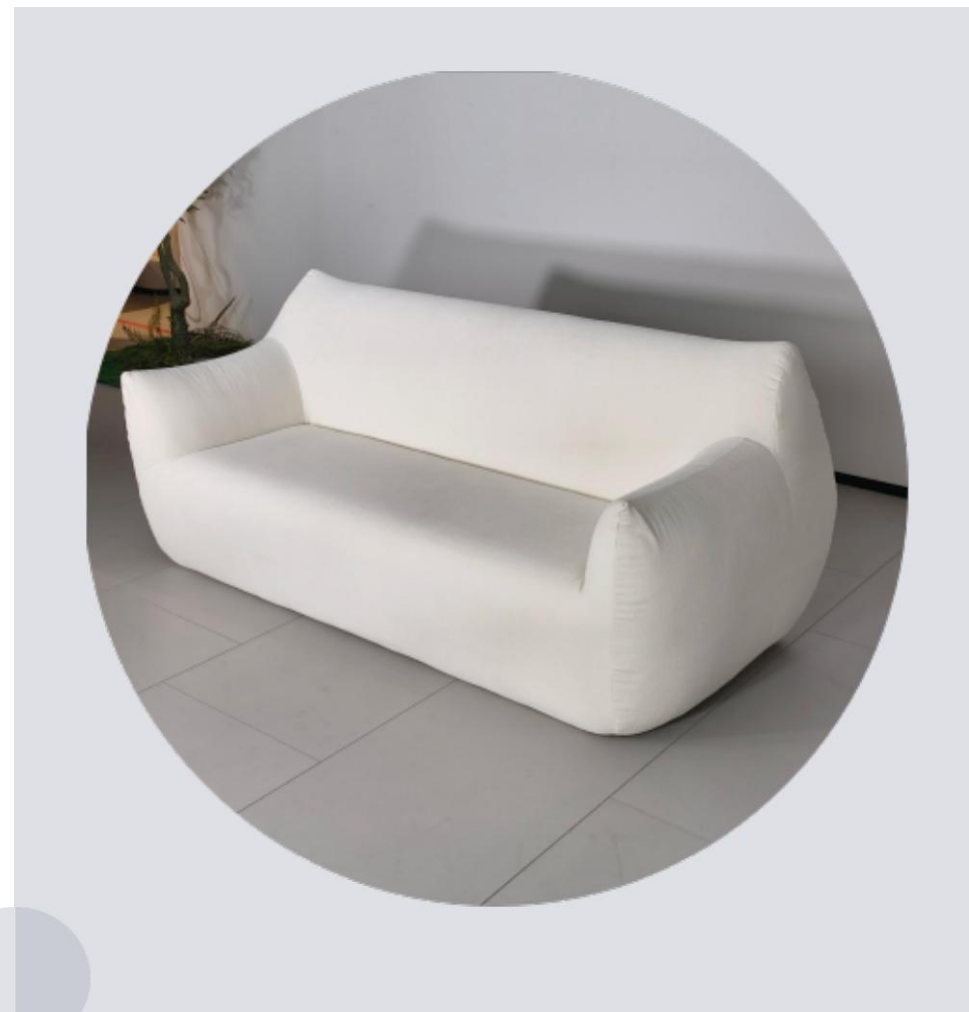

YS6035

single: 116*96*89 (cm)

3 seats: 216*96*89 (cm)