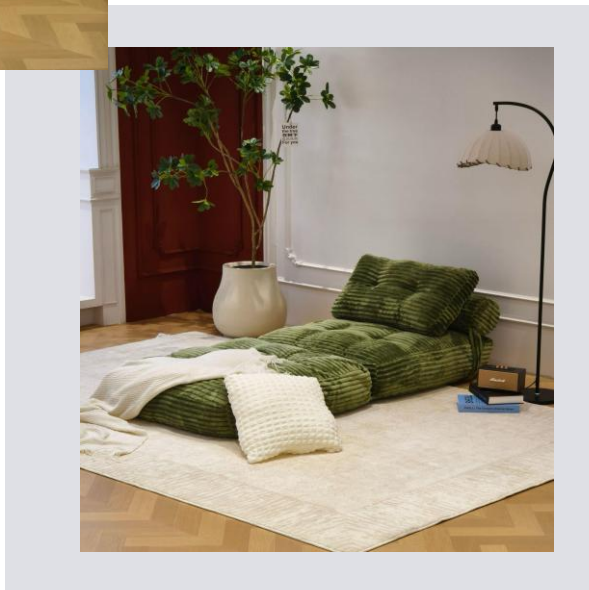

Stool: 50*70*40 (cm)

Material: fabric+compression sponge

YS6059

Material: fabric+compression sponge

Small single: 86*90*75 (cm)

Y6056

Material: fabric+compression sponge
+304 stainless steel

3seats: 190*70*82(cm)